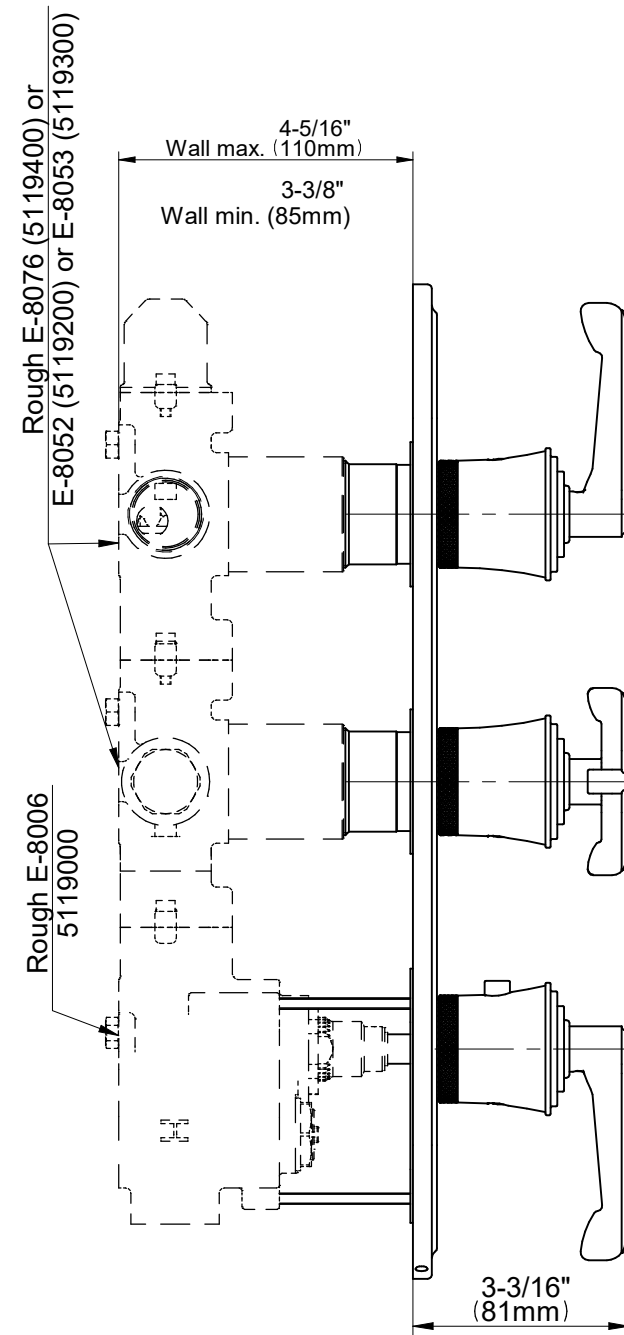

E-8187HH-ALM60C20-T

VIGNOLA Series

GRAFF®
Art of Bath