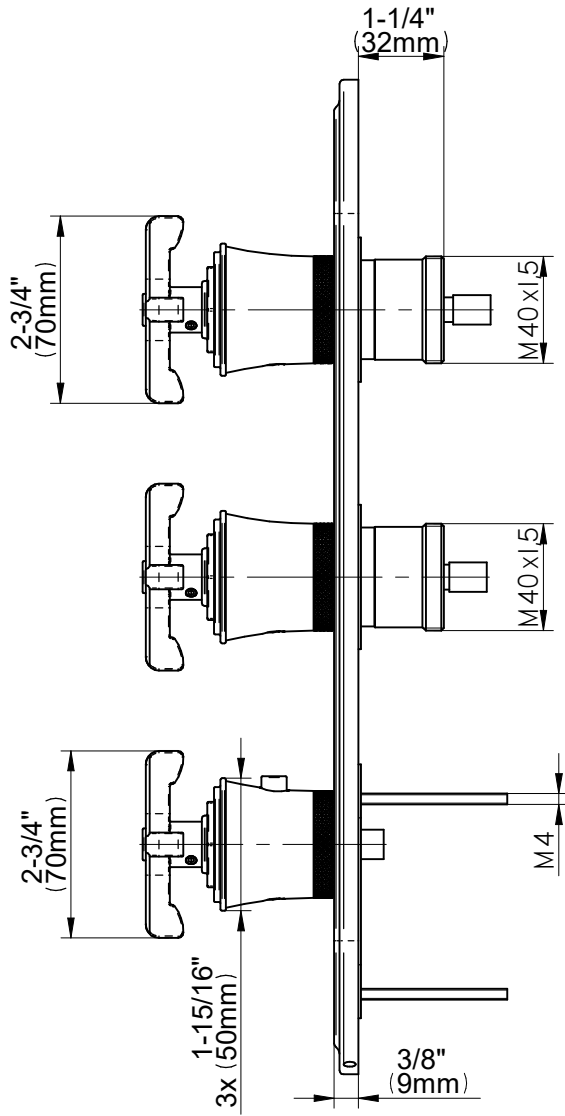

# E-8187HH-C20E0-T

## VIGNOLA Series

**GRAFF®**  
Art of Bath