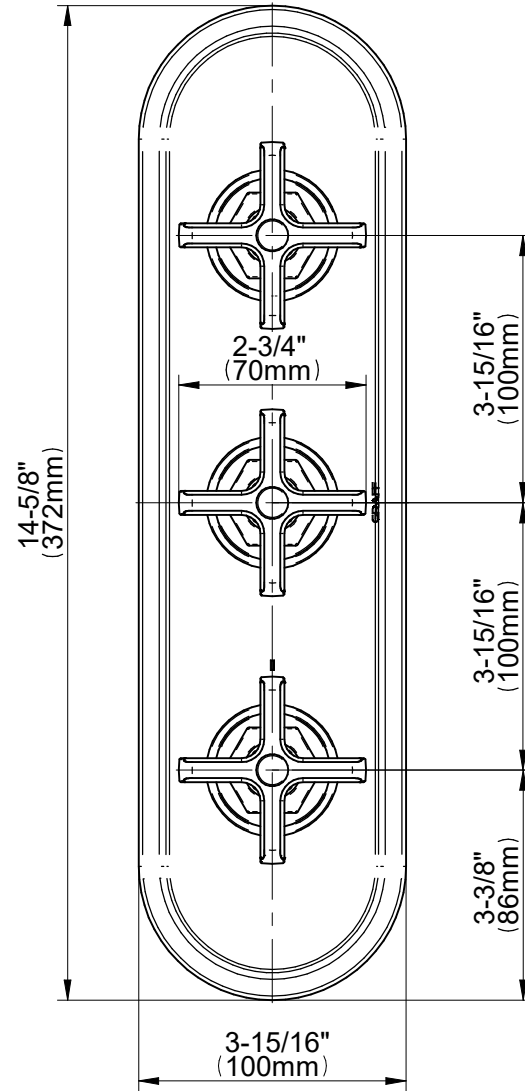

# E-8187HH-C20E0-T

## VIGNOLA Series

**GRAFF®**  
Art of Bath