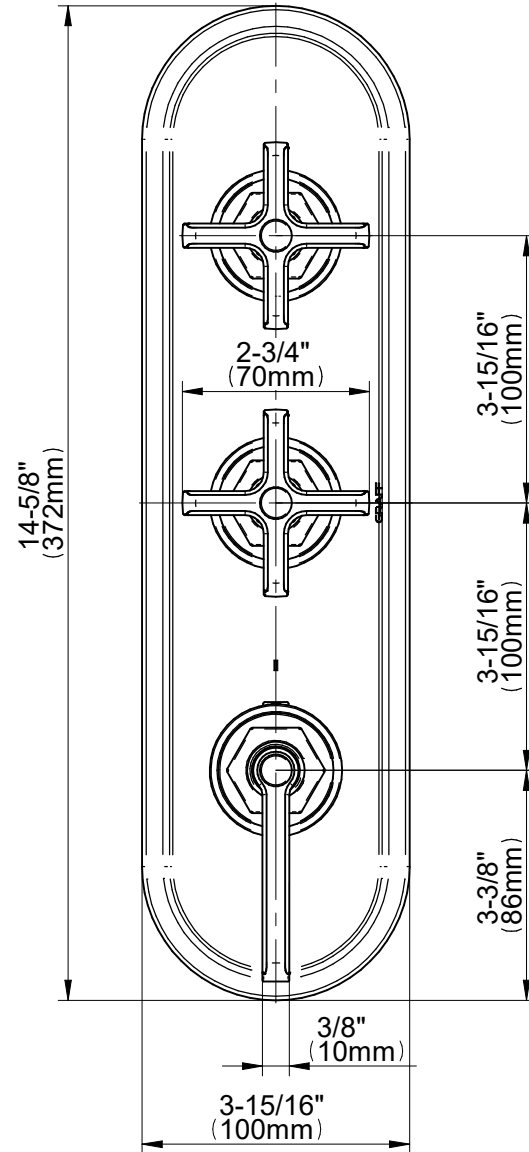

E-8187HH-LM60C20-T

VIGNOLA Series

GRAFF[®]
Art of Bath