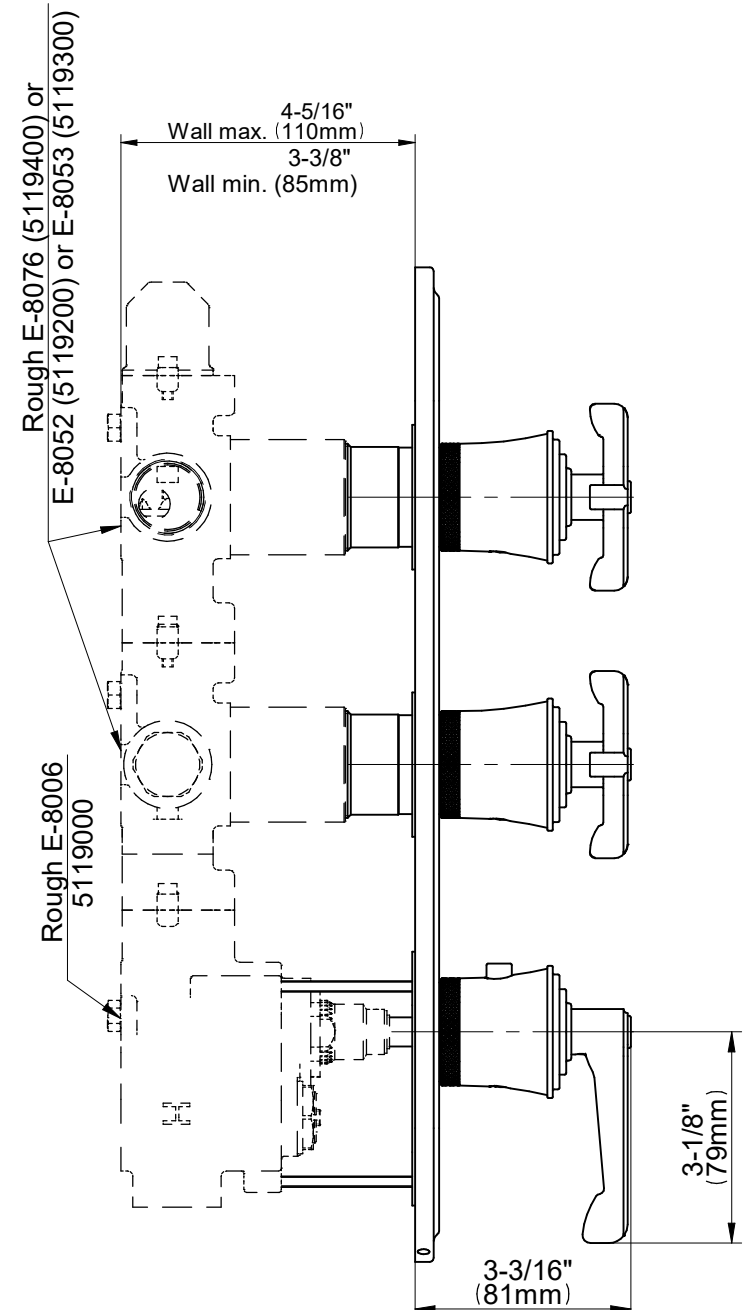

E-8187HH-LM60C20-T

VIGNOLA Series

GRAFF[®]
Art of Bath