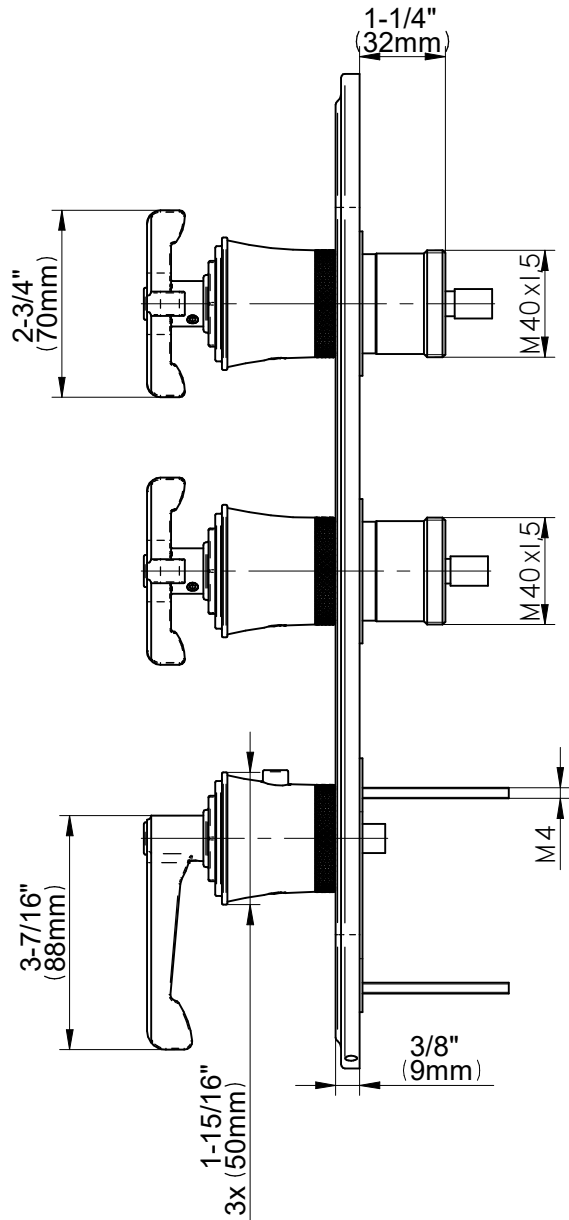

E-8187HH-LM60C20-T

VIGNOLA Series

GRAFF[®]
Art of Bath