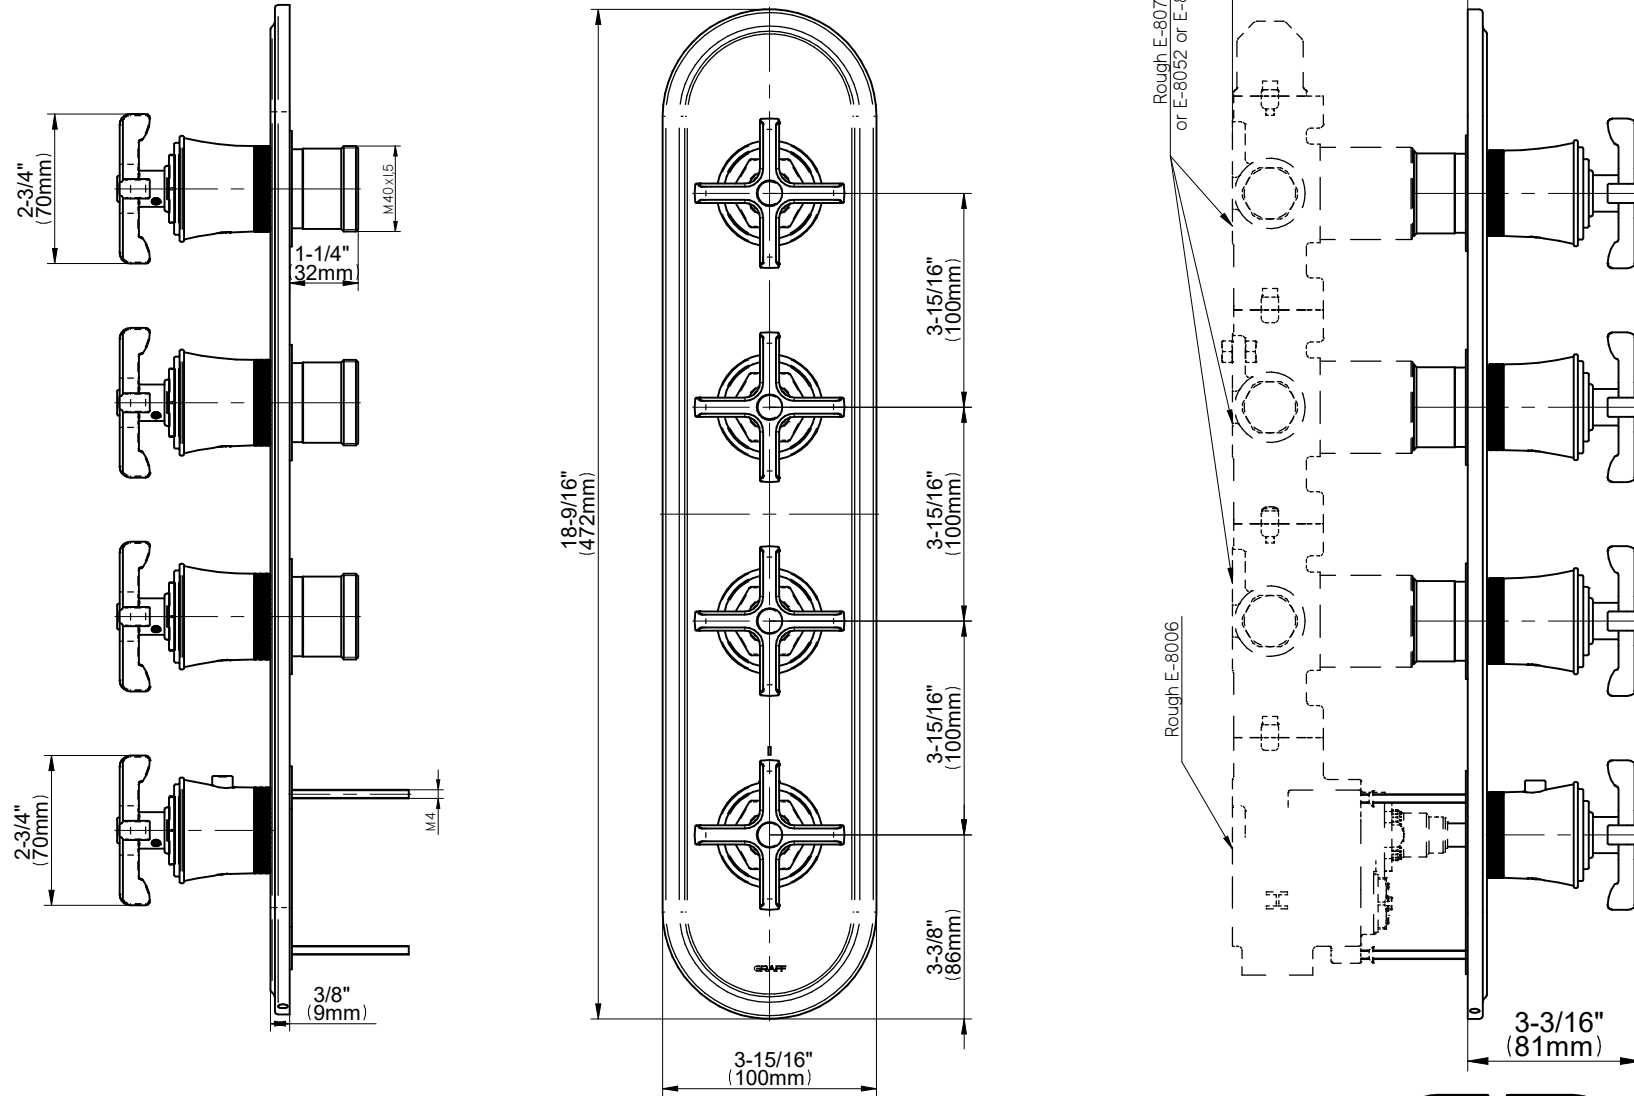

E-8188-C20E0-T

VIGNOLA Series

GRAFF[®]
Art of Bath