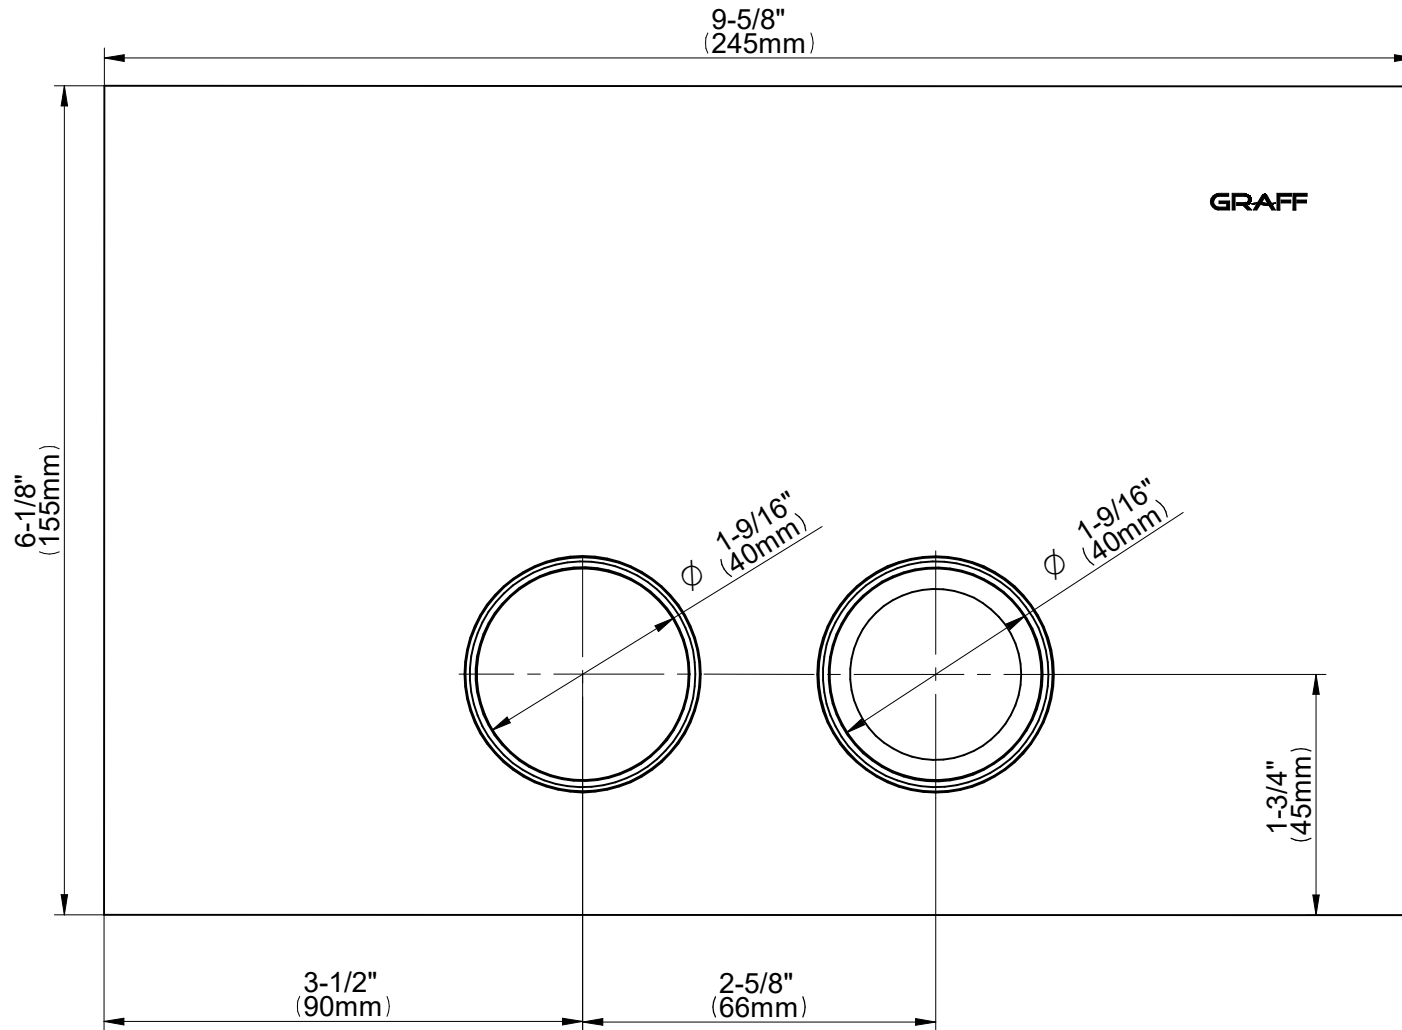

E-0003

Flush Plate Series

GRAFF[®]

Art of Bath