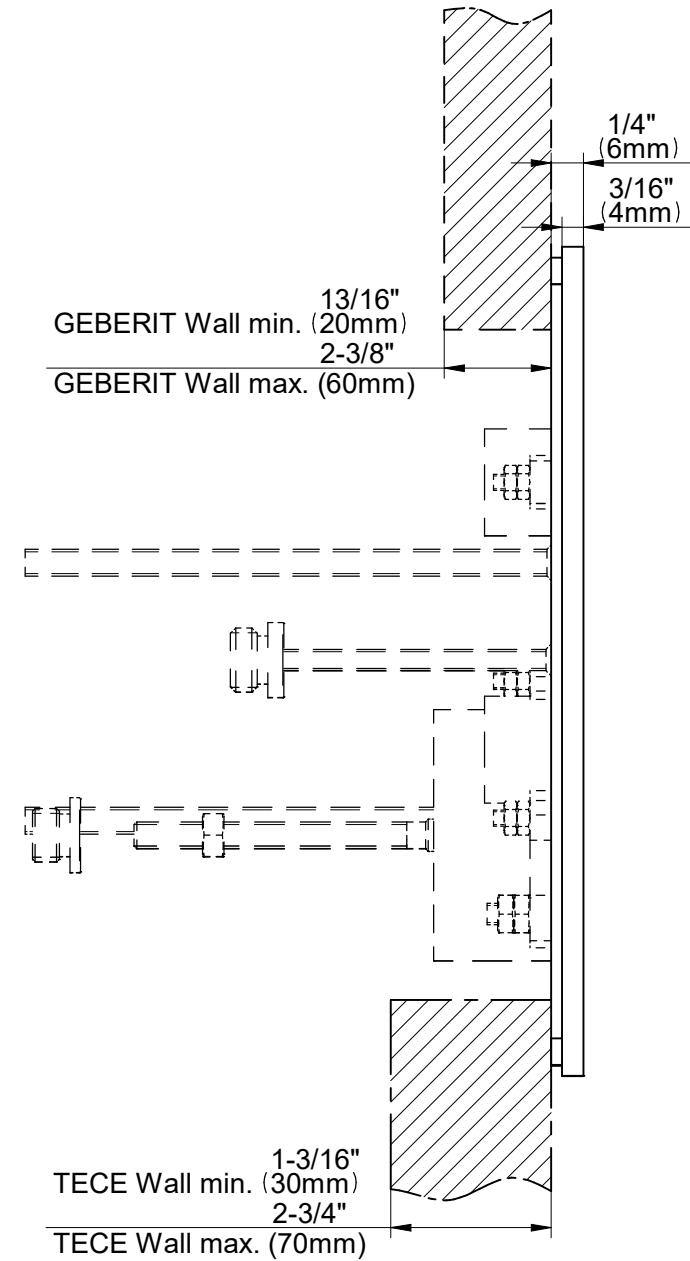

E-0003

Flush Plate Series

GRAFF[®]

Art of Bath