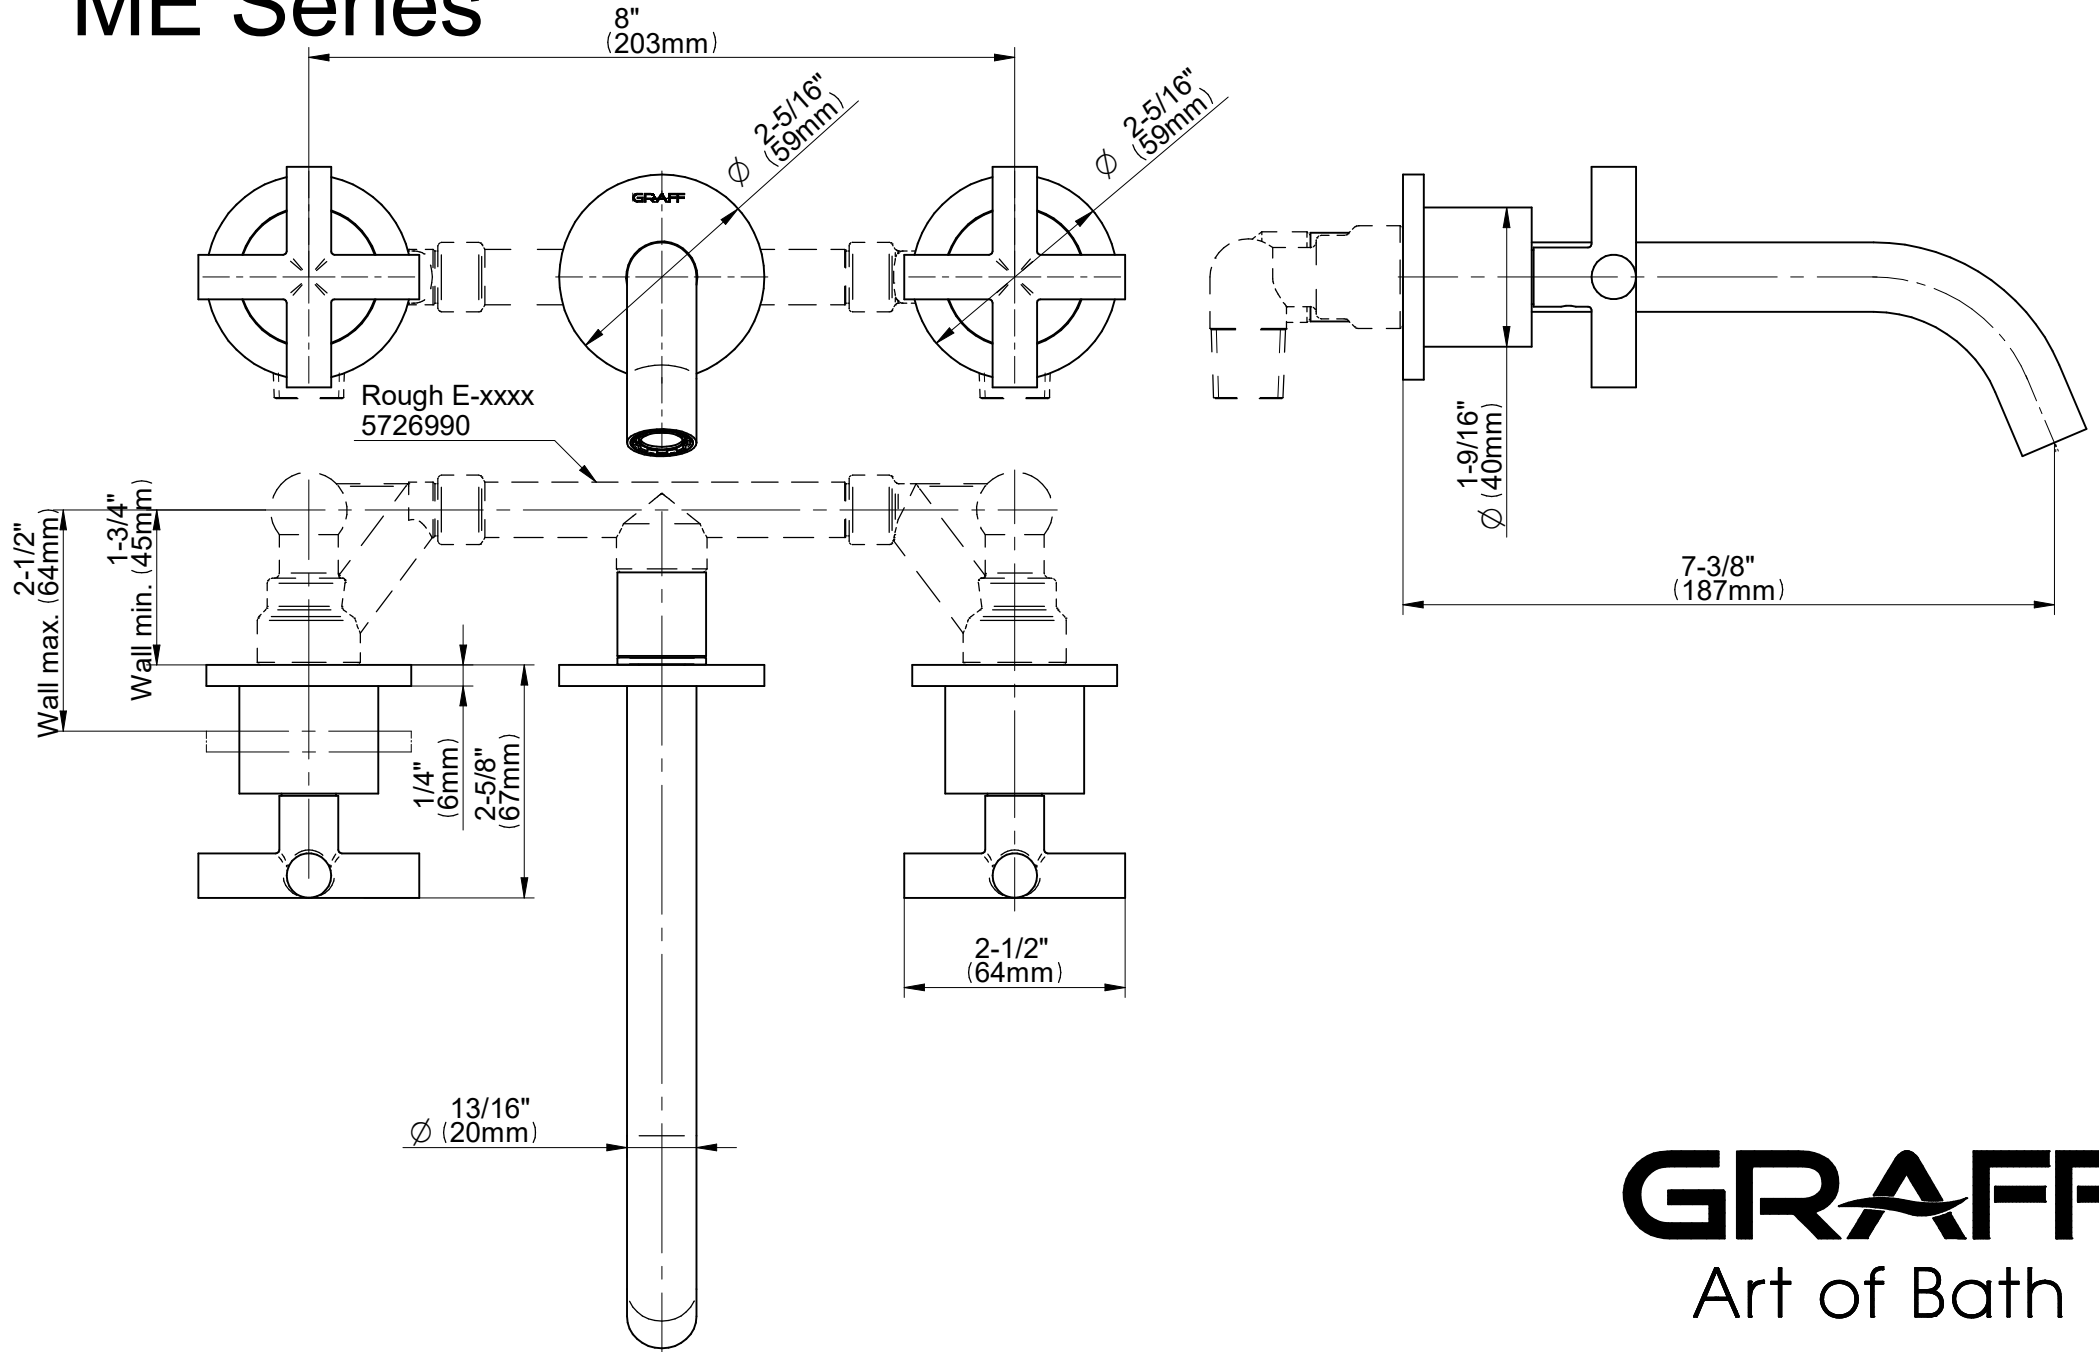

# E-6132B-C17B-T

## ME Series

**GRAFF**<sup>®</sup>  
Art of Bath