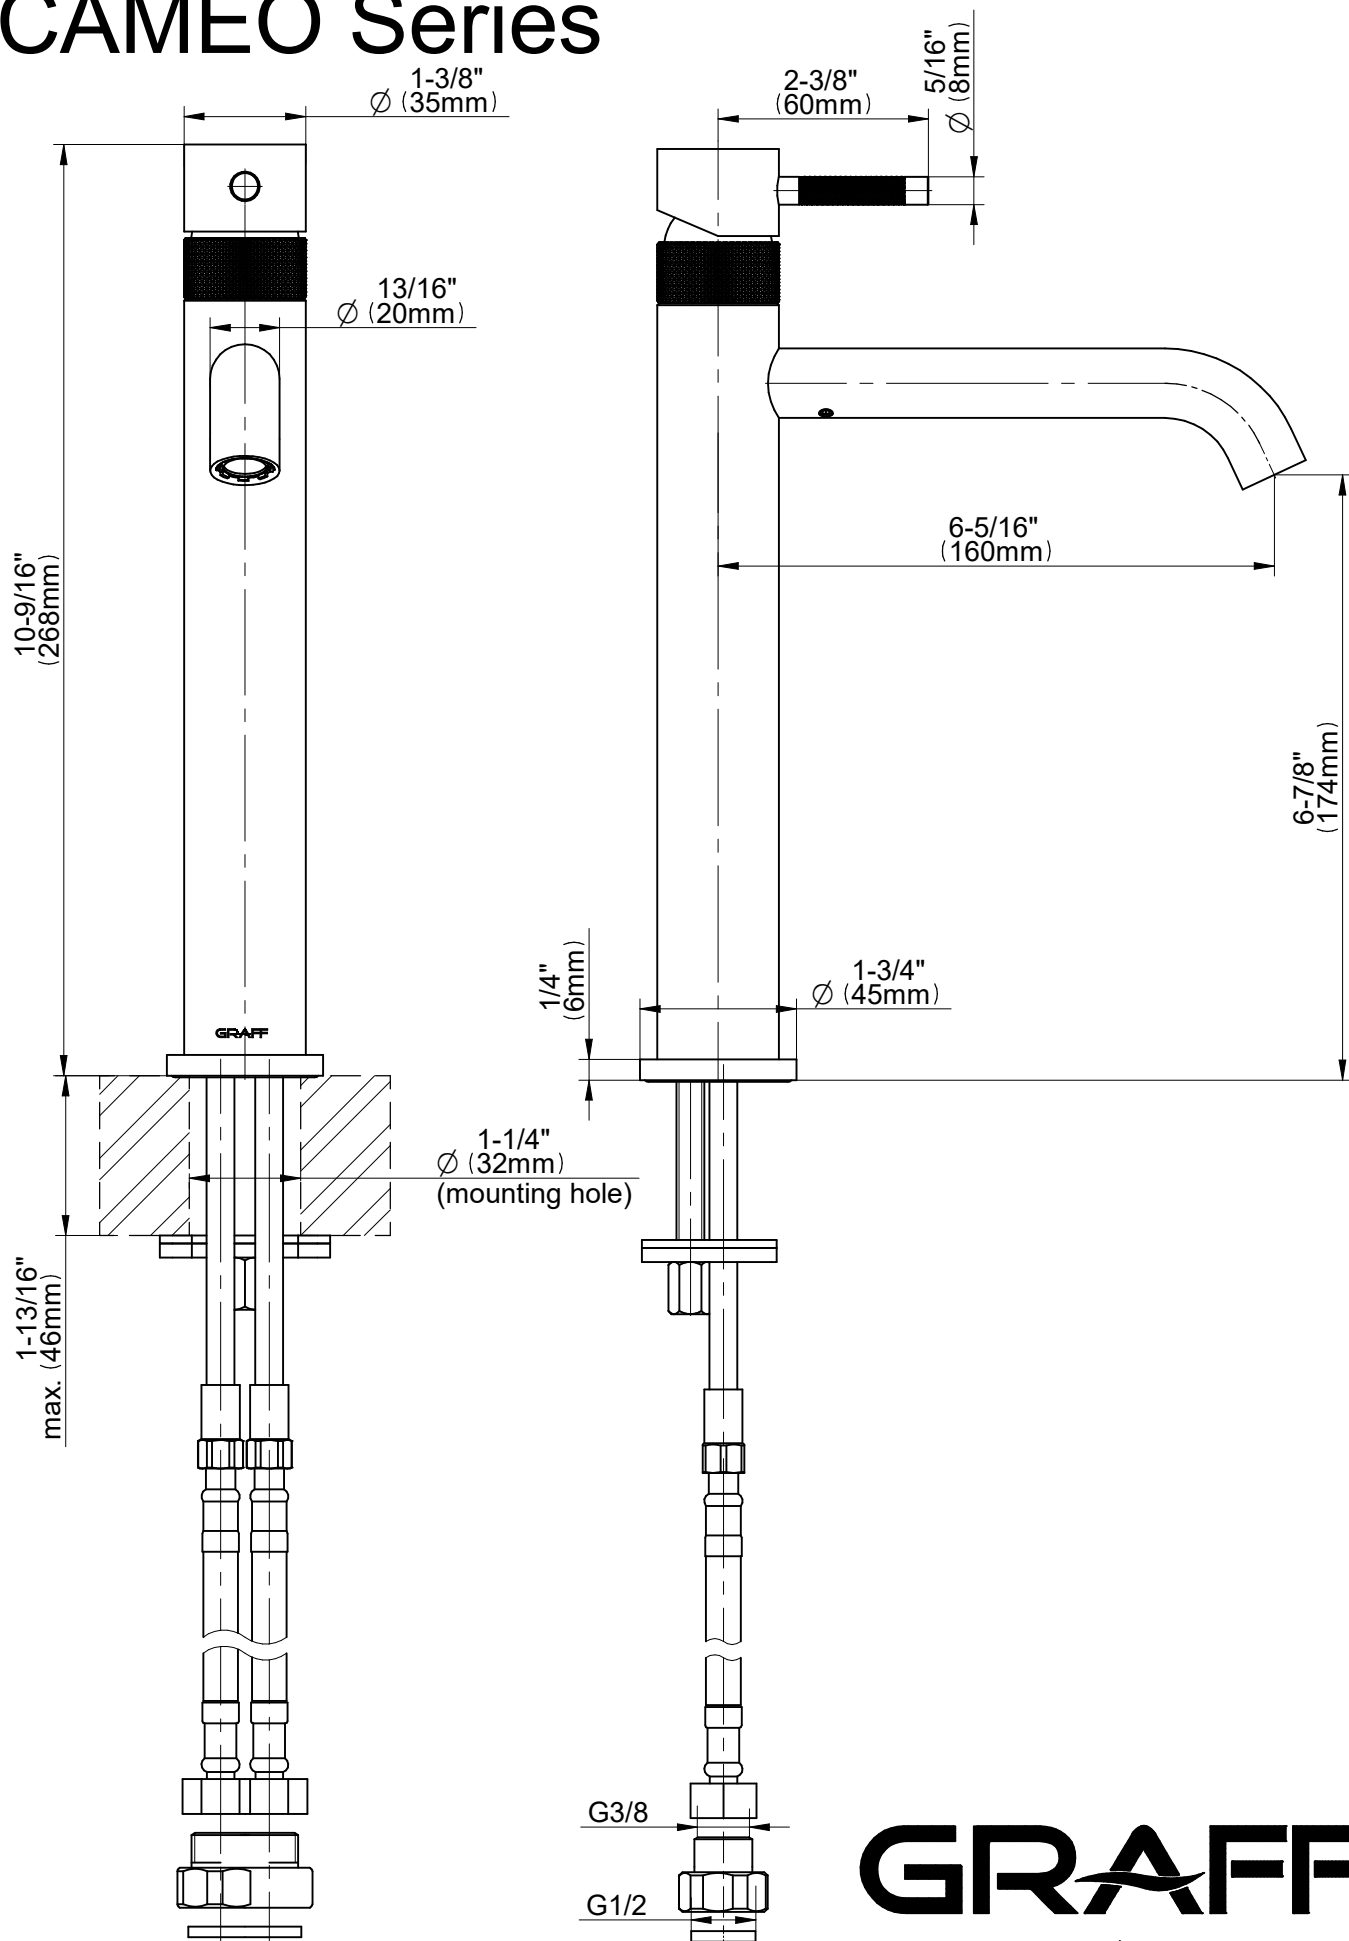

# E-11905-LM69

## CAMEO Series

**GRAFF**<sup>®</sup>  
Art of Bath