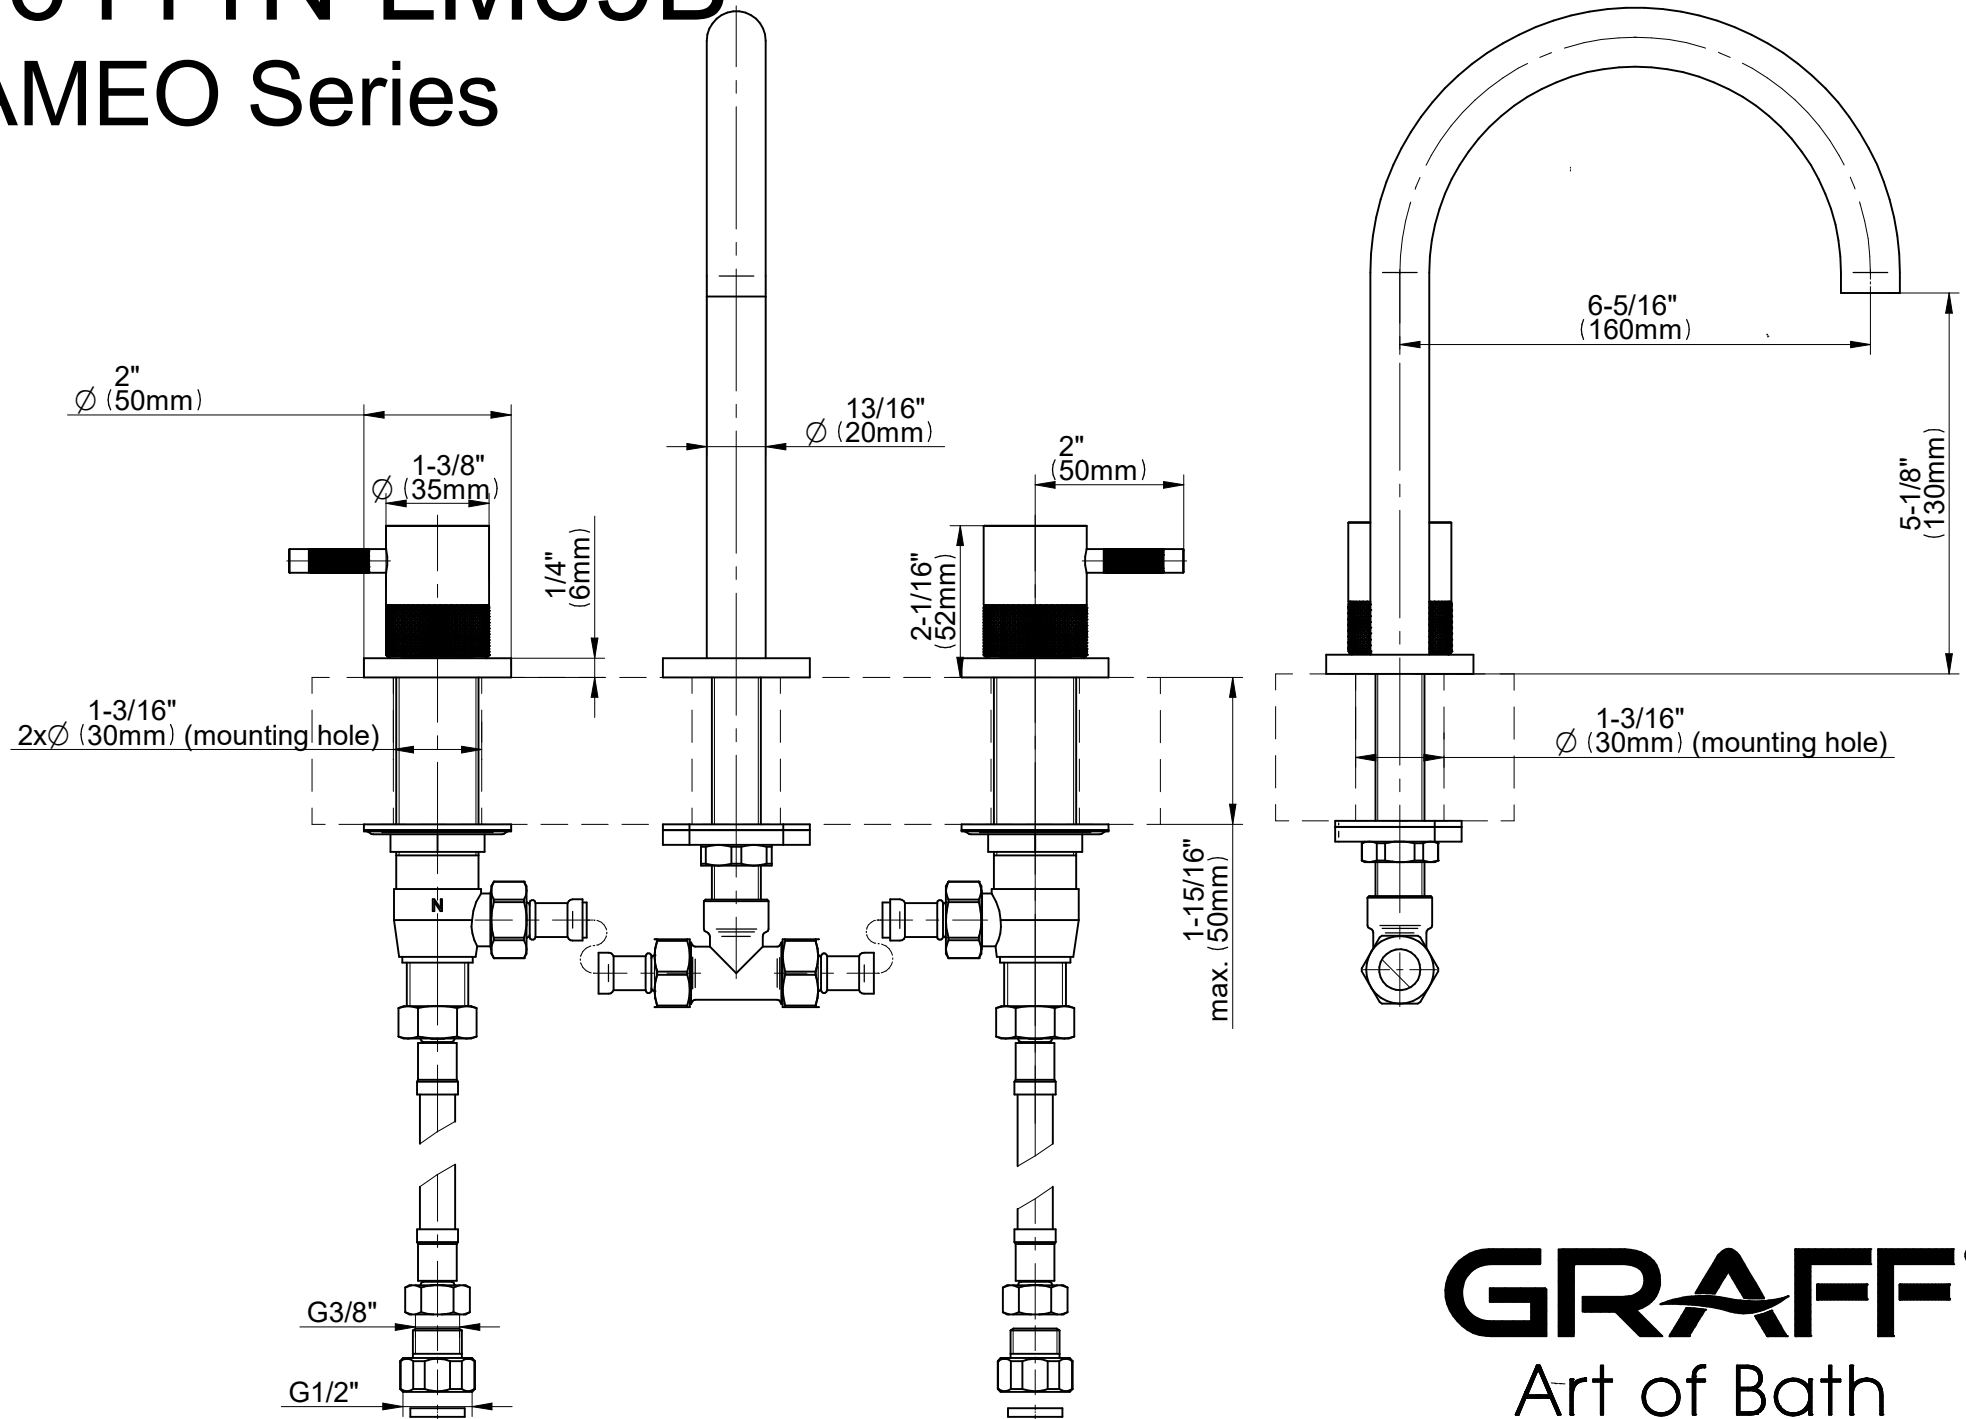

E-6111N-LM69B

CAMEO Series

GRAFF[®]
Art of Bath