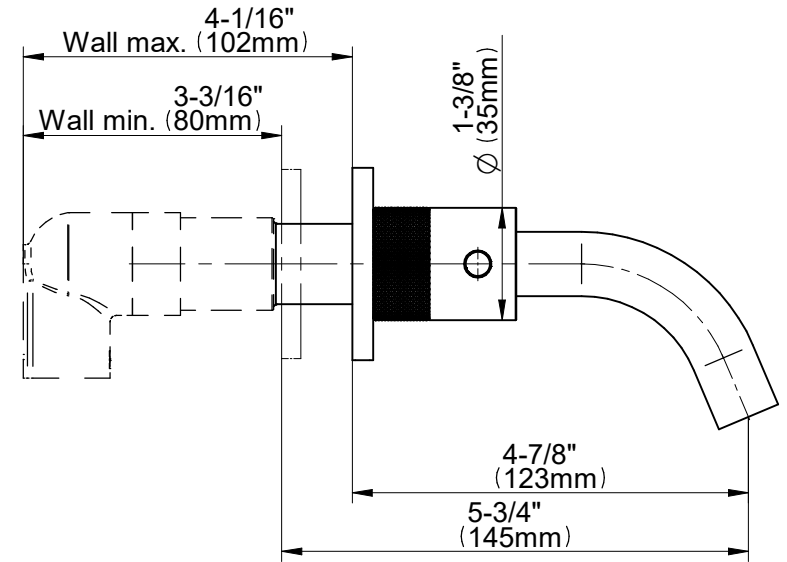

E-1 1929-LM69BW-T

CAMEO Series

GRAFF[®]
Art of Bath