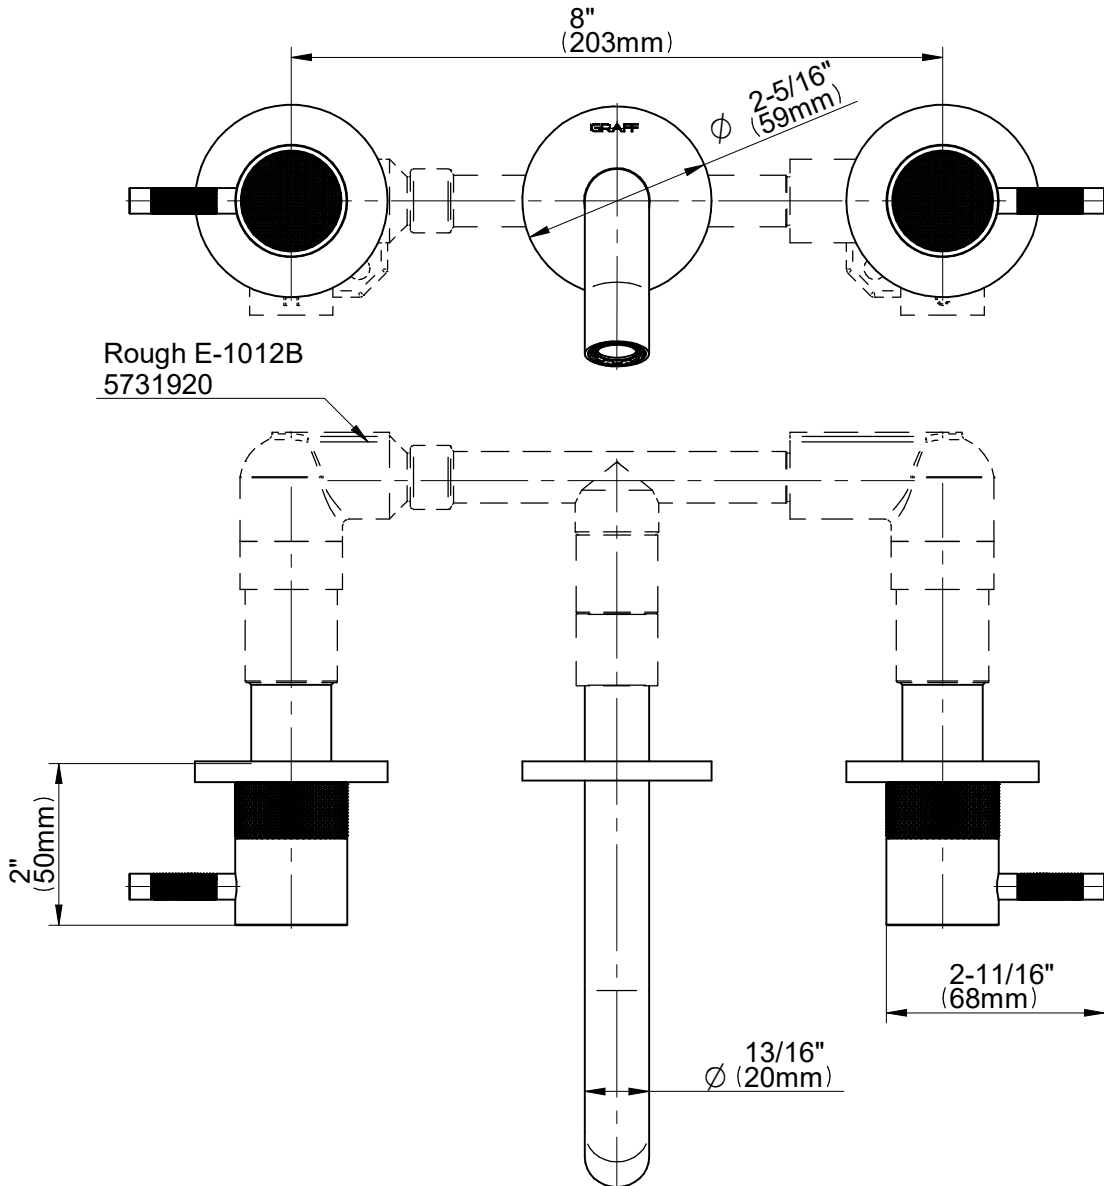

E-1 1929-LM69BW-T

CAMEO Series

GRAFF[®]
Art of Bath