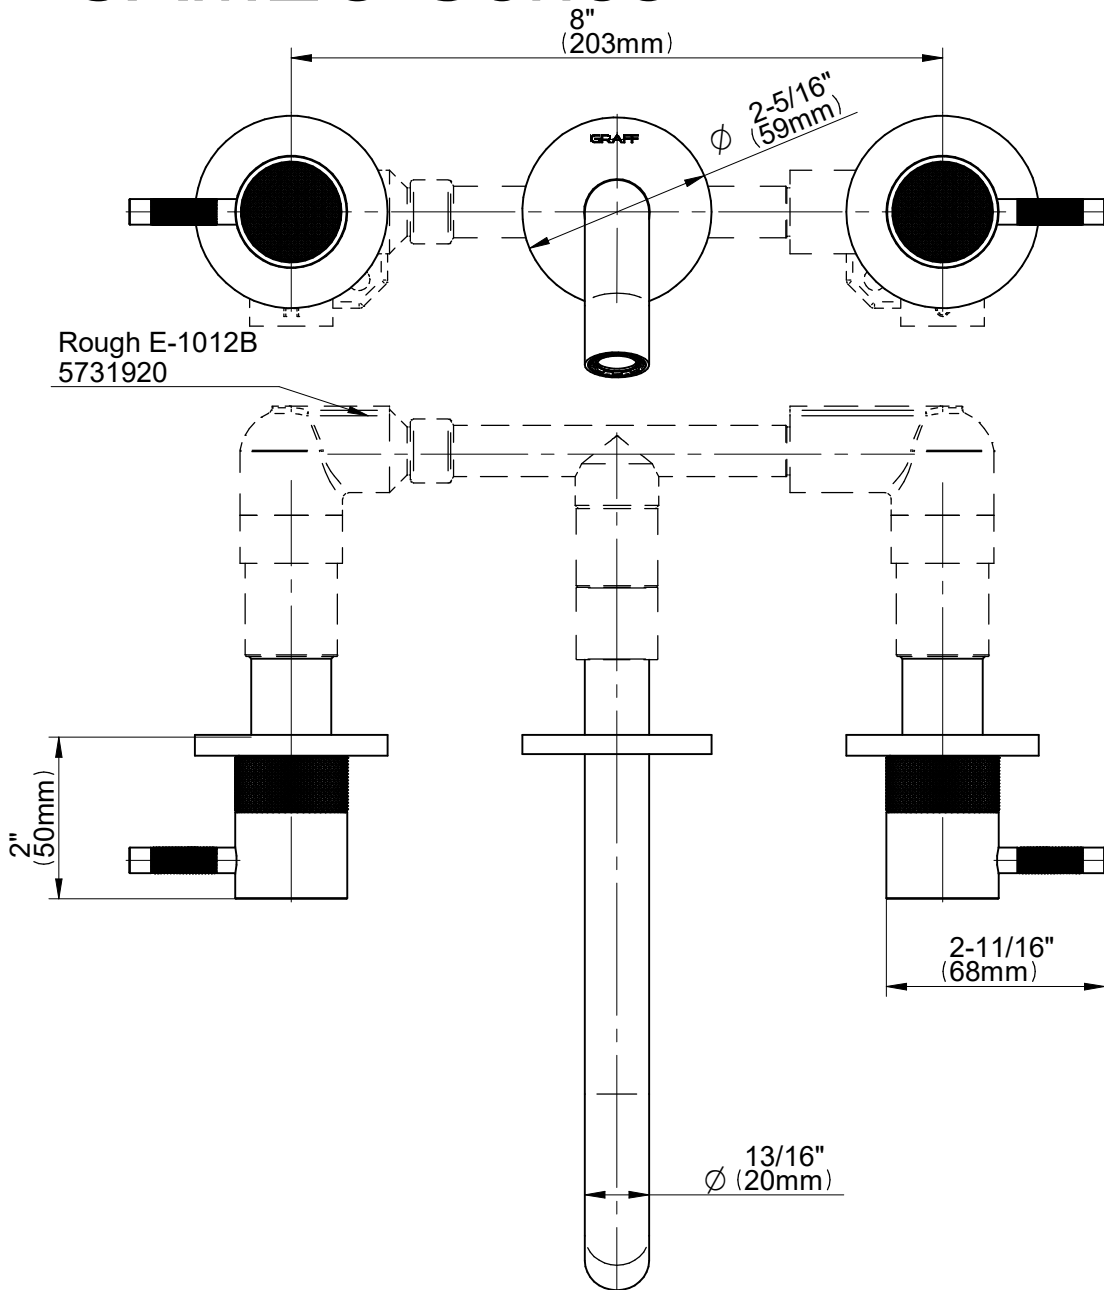

# E-1 1930-LM69BW-T

## CAMEO Series

**GRAFF**<sup>®</sup>  
Art of Bath