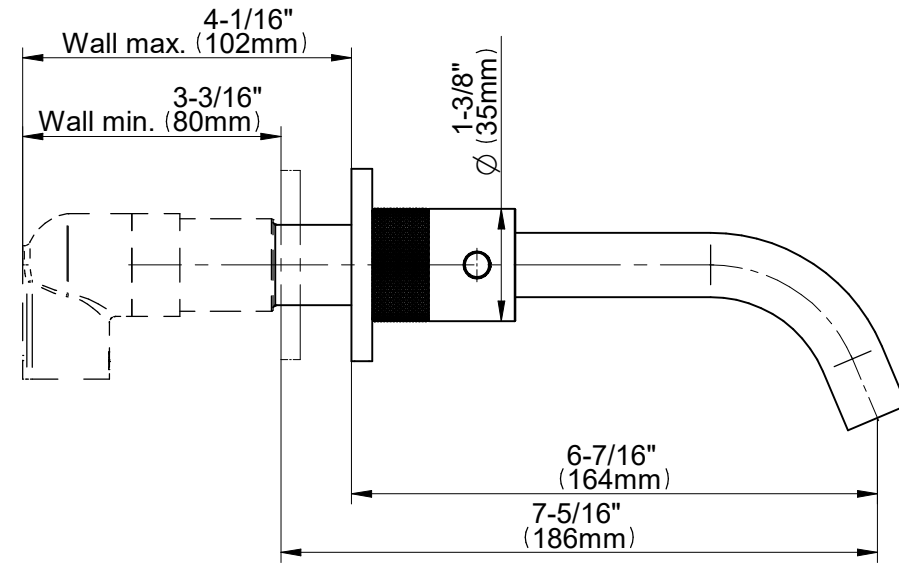

E-1 1930-LM69BW-T

CAMEO Series

GRAFF®
Art of Bath