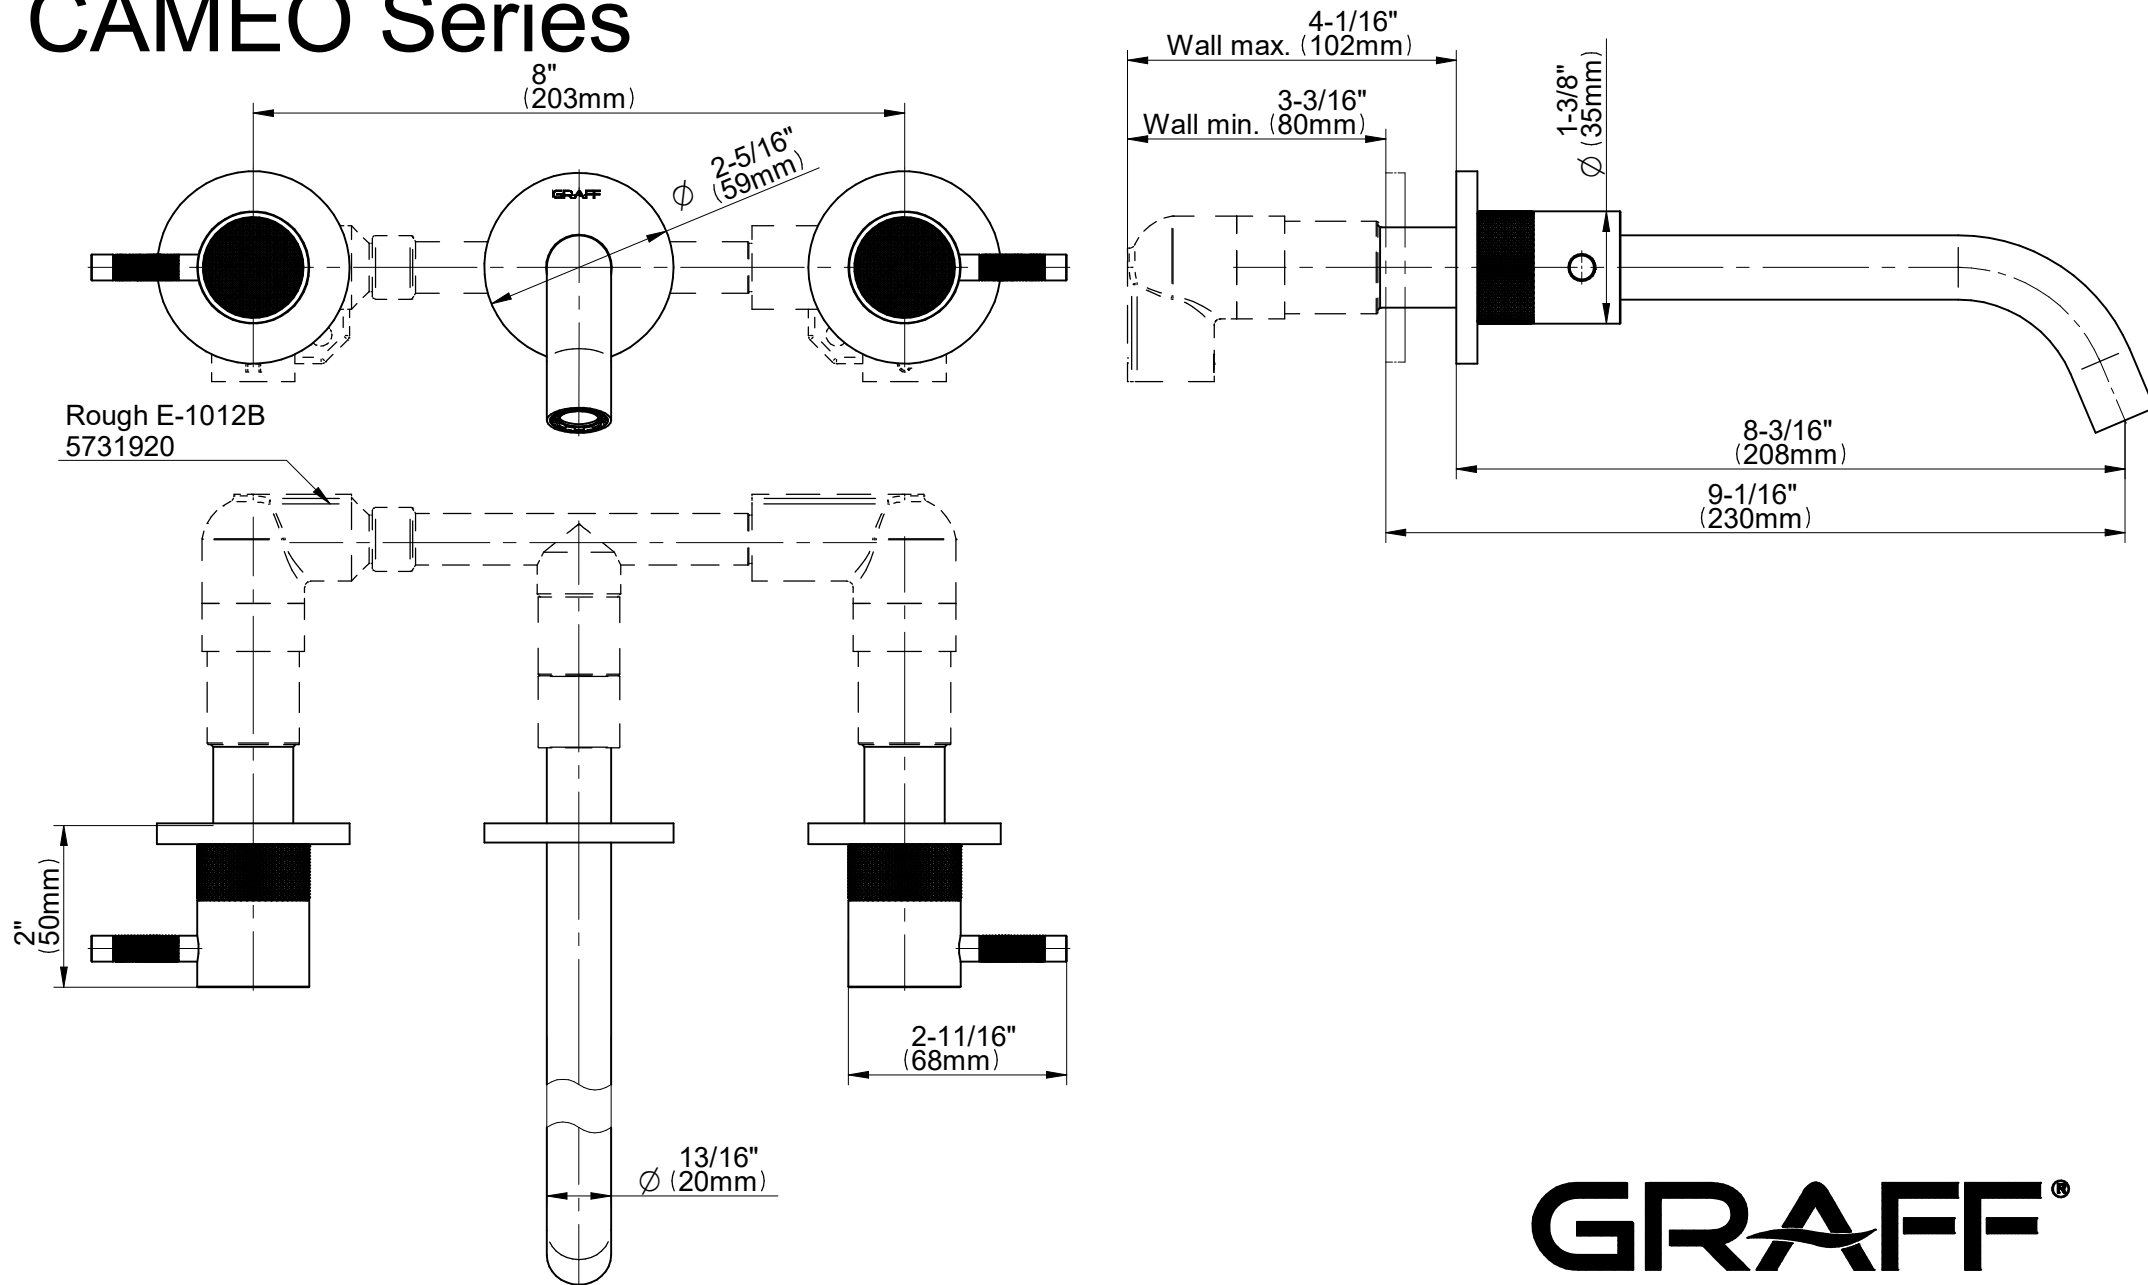

# E-11931-LM69BW-T

## CAMEO Series

**GRAFF**<sup>®</sup>  
Art of Bath