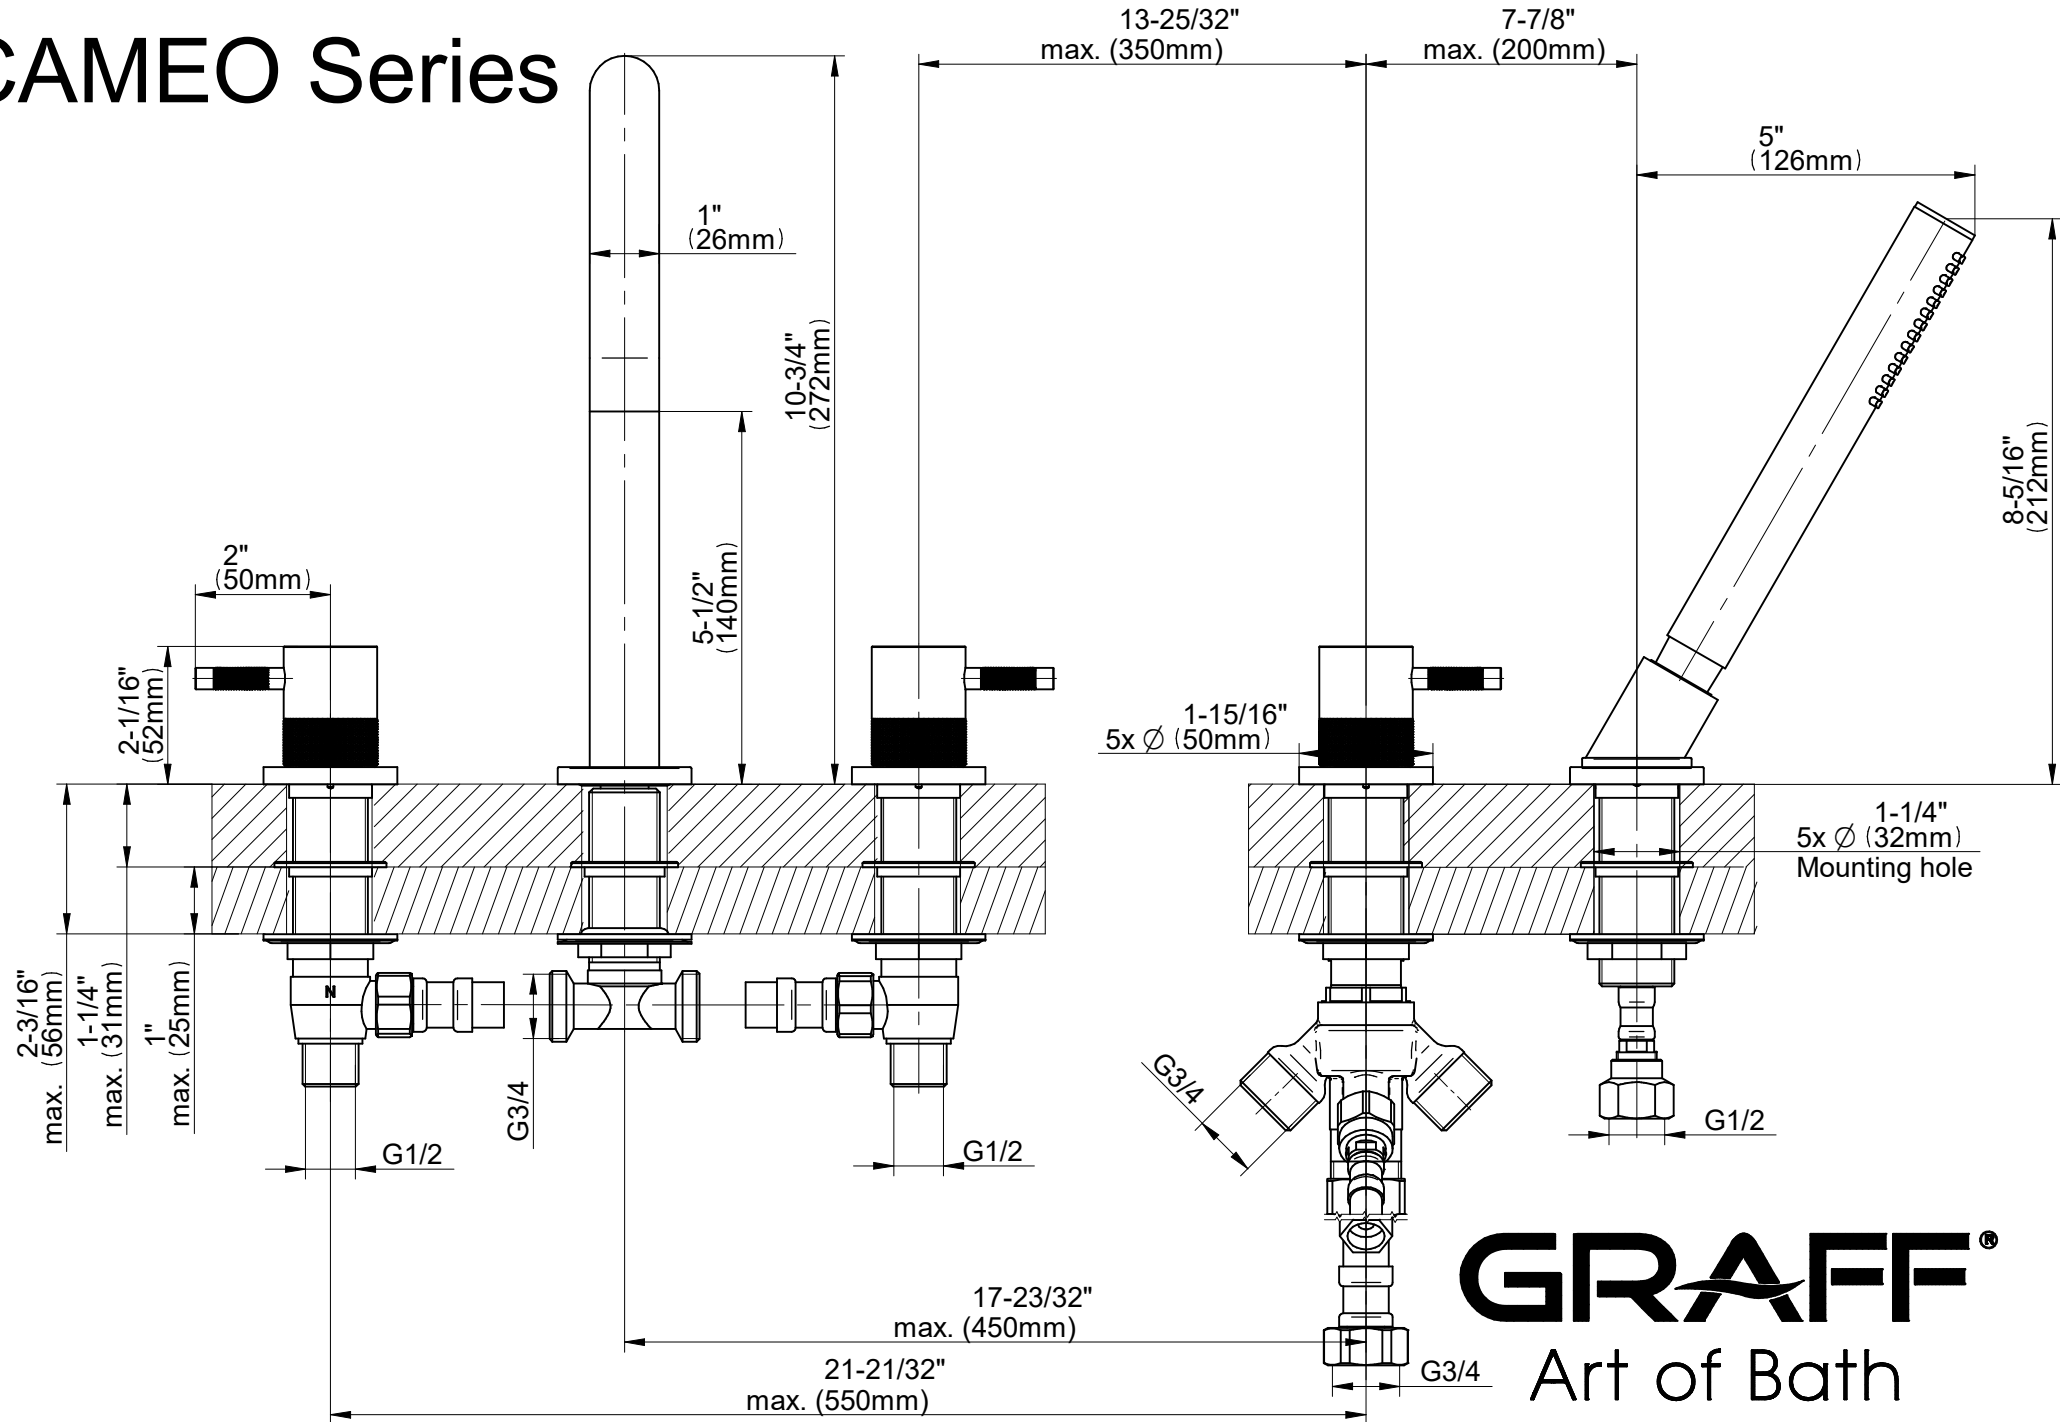

# E-6153-LM69B

## CAMEO Series

**GRAFF®**  
Art of Bath