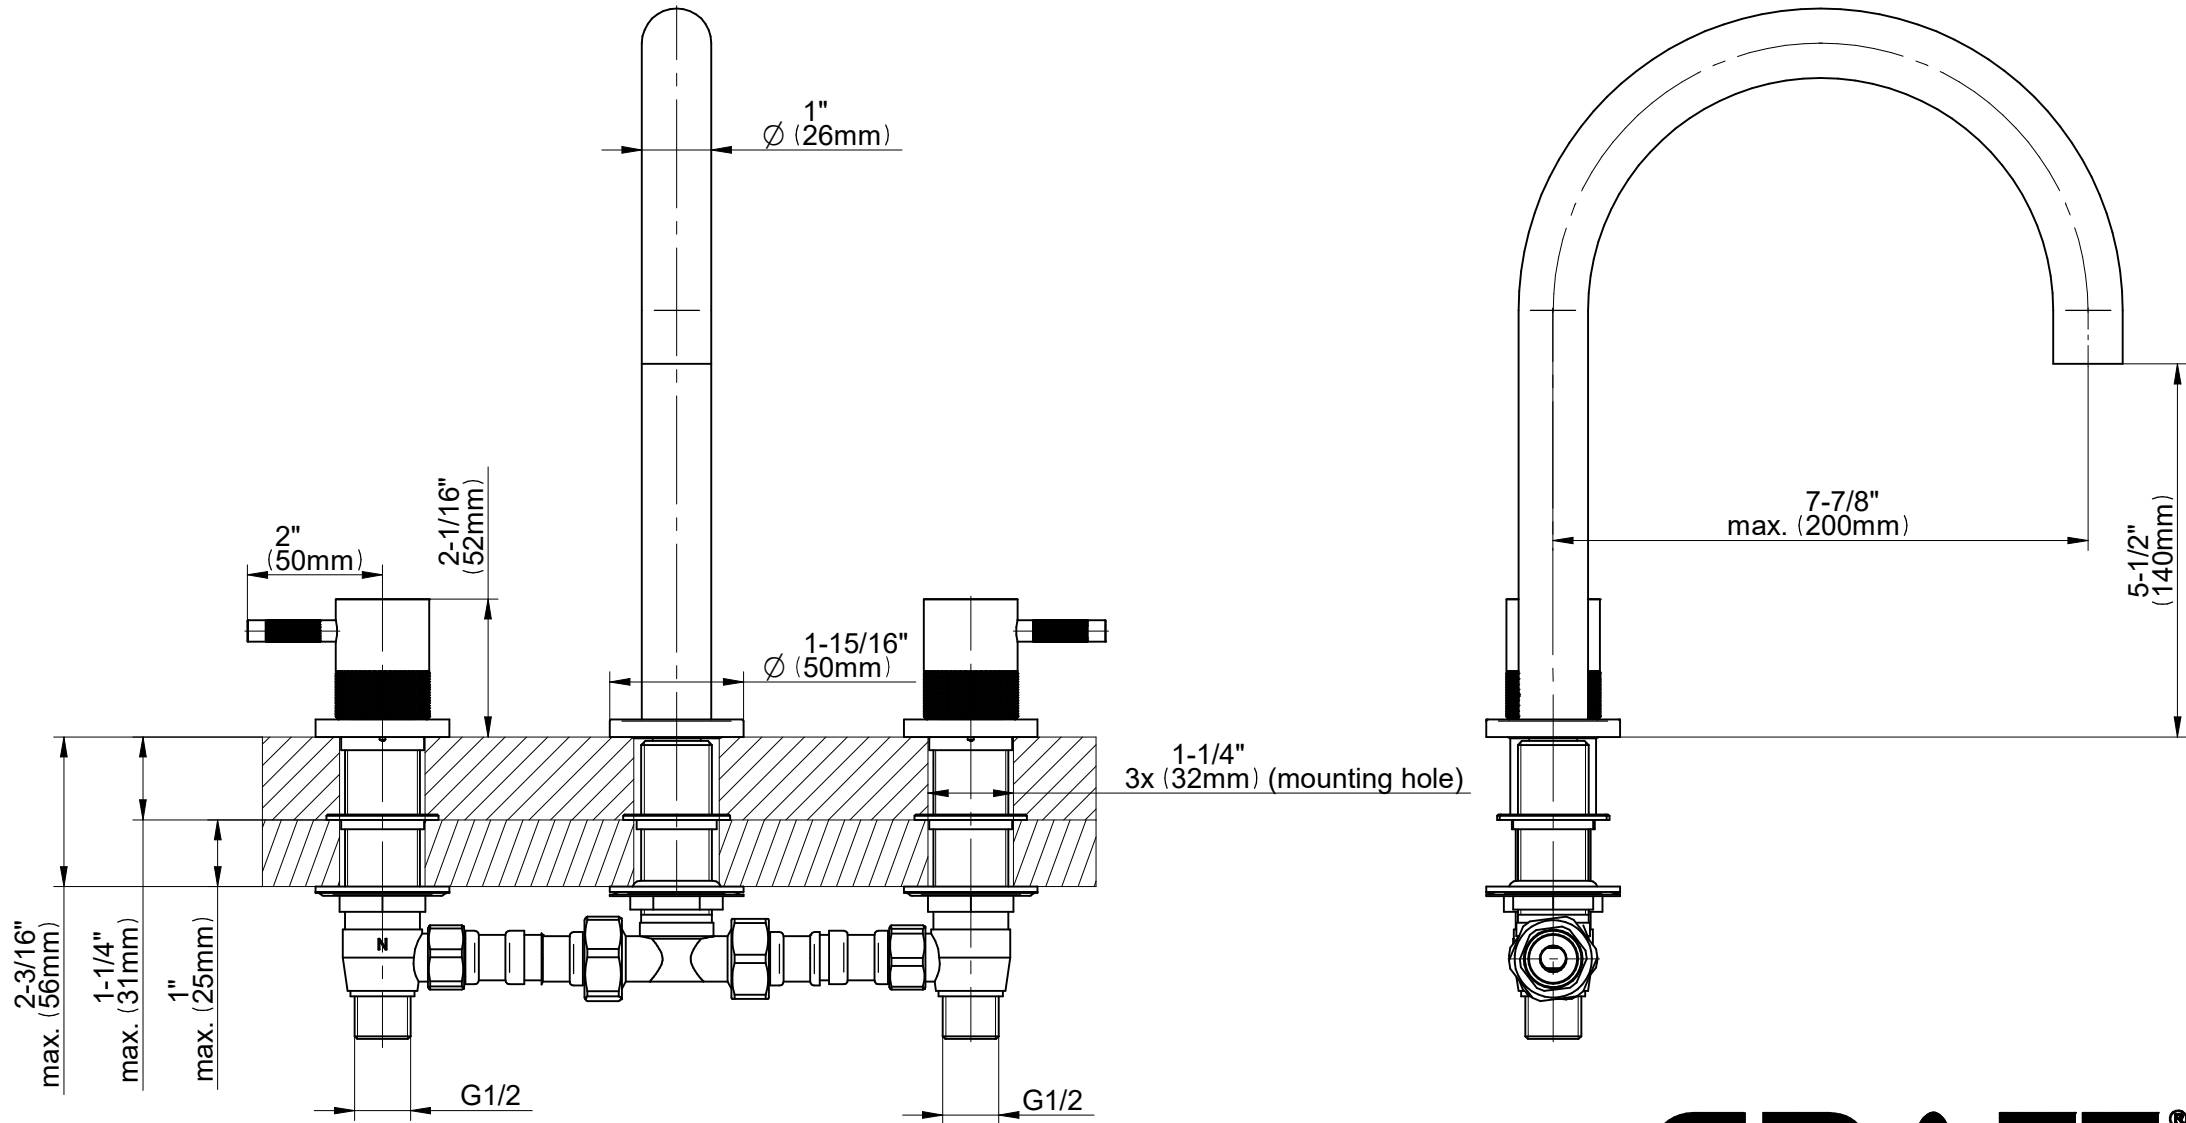

E-6152-LM69B

CAMEO Series

GRAFF[®]
Art of Bath