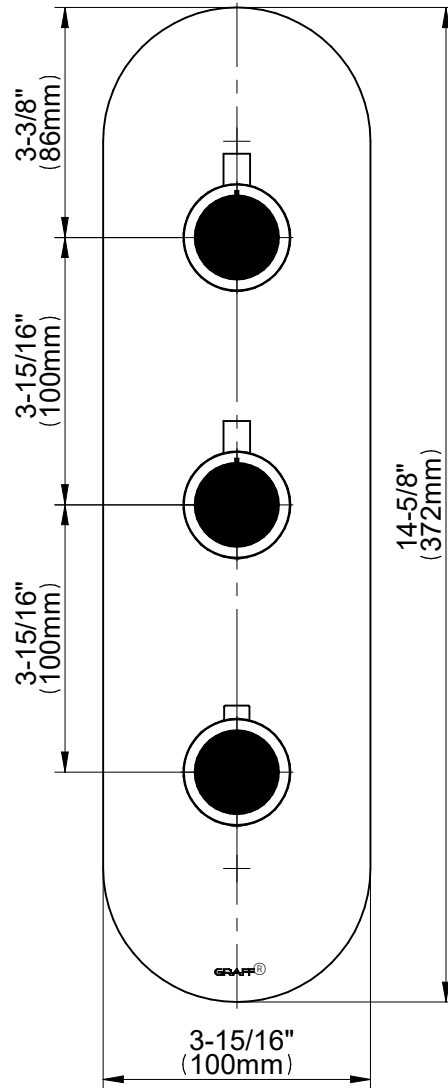

E-8056-RK0-T

CAMEO Series

GRAFF®
Art of Bath