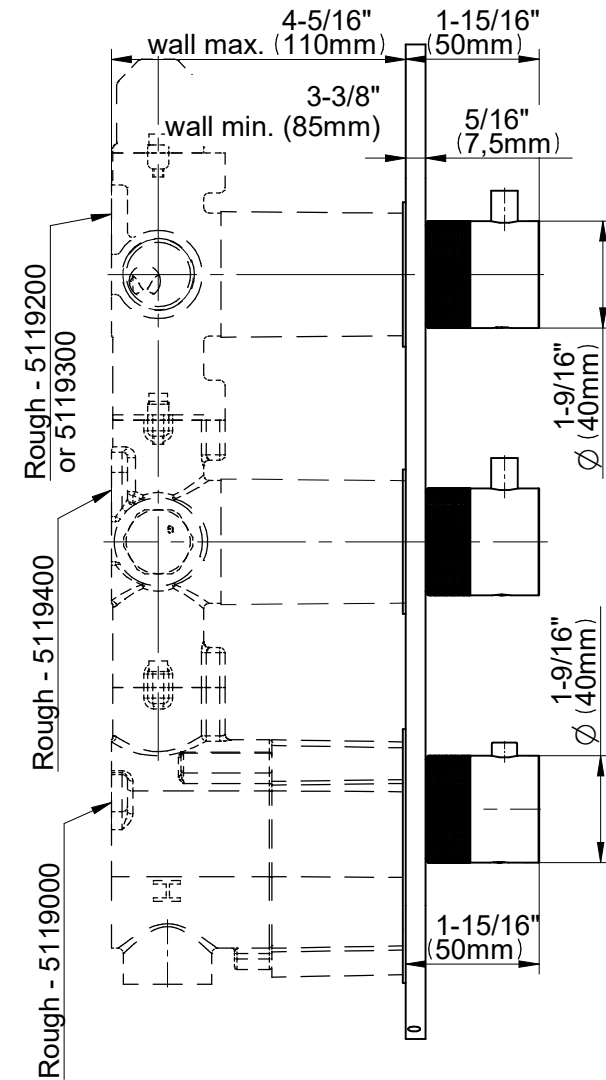

E-8056-RK0-T

CAMEO Series

GRAFF®
Art of Bath