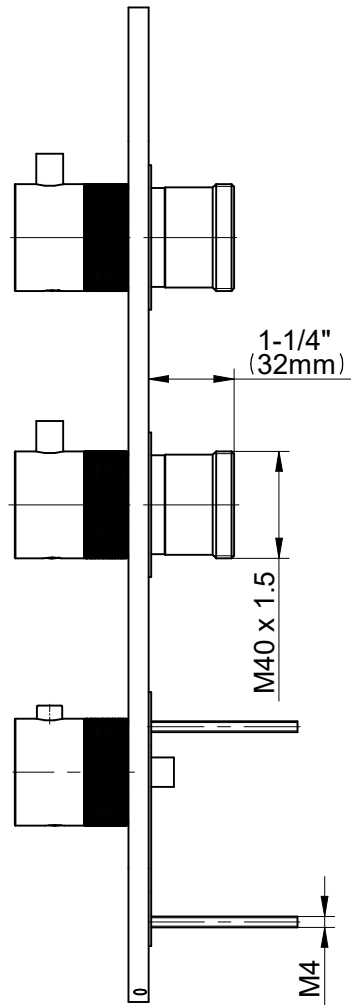

E-8056-RK0-T

CAMEO Series

GRAFF®
Art of Bath