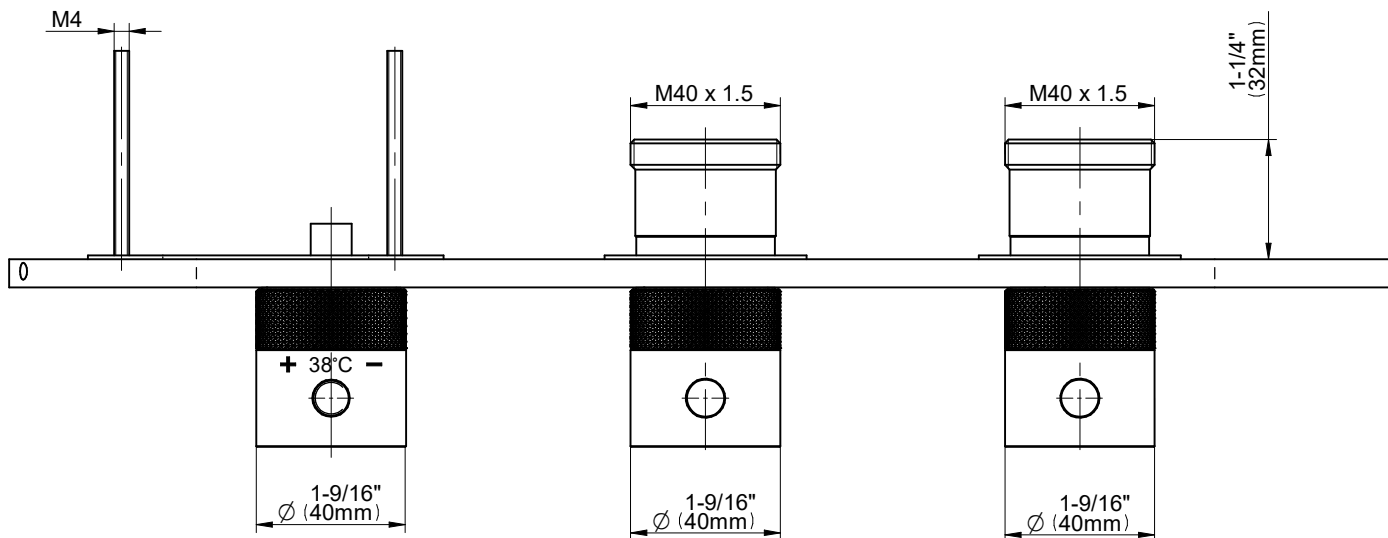

E-8056H-RK0-T

CAMEO Series

GRAFF[®]
Art of Bath