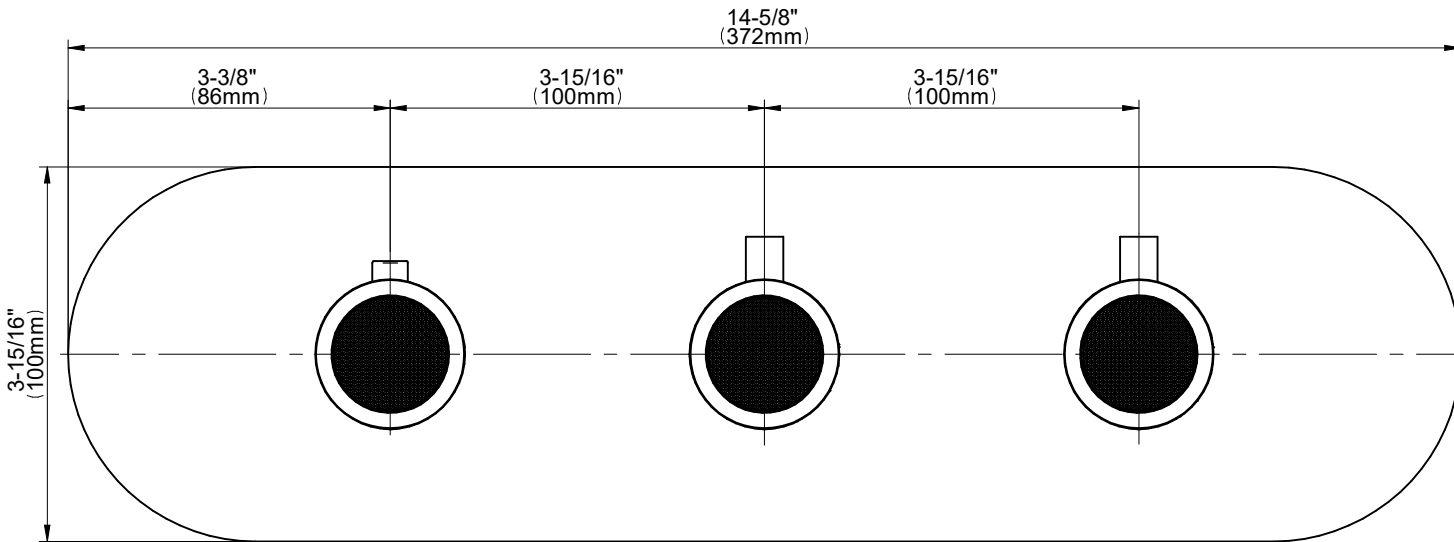

E-8056H-RK0-T

CAMEO Series

GRAFF[®]
Art of Bath