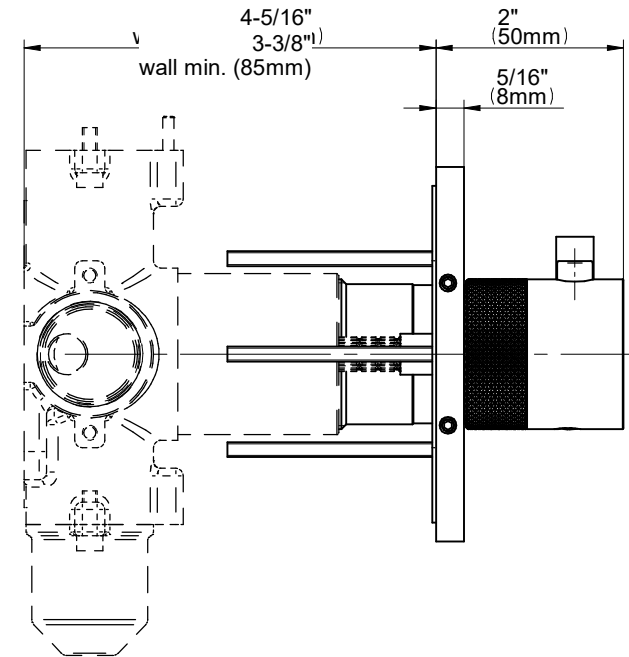

E-8056H-RK0-T

CAMEO Series

GRAFF[®]
Art of Bath