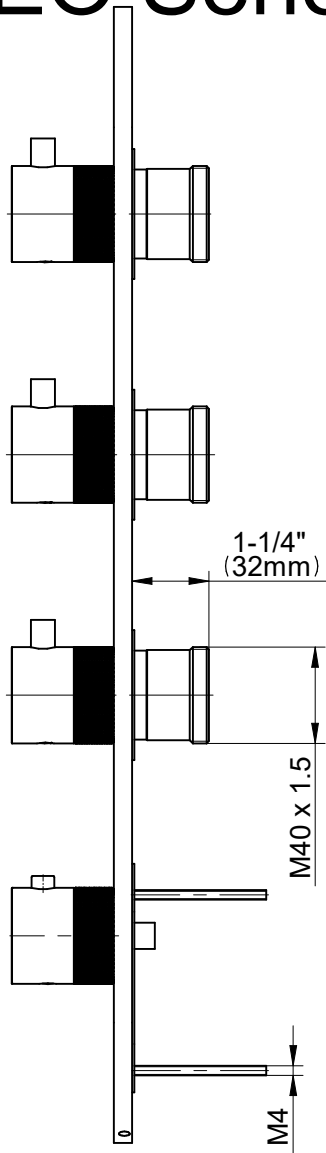

# E-8058-RK0-T

## CAMEO Series

**GRAFF**<sup>®</sup>  
Art of Bath