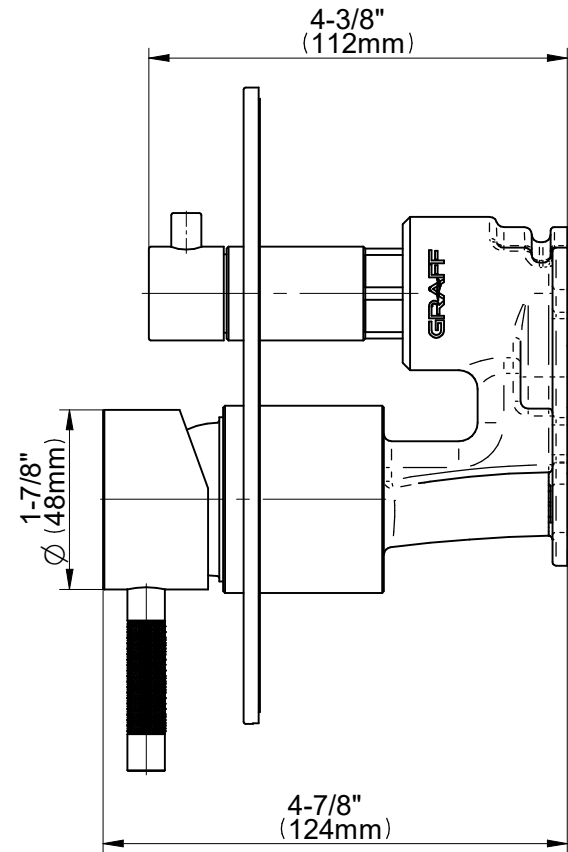

E-17020-LM69N-**-T

CAMEO Series

GRAFF[®]
Art of Bath