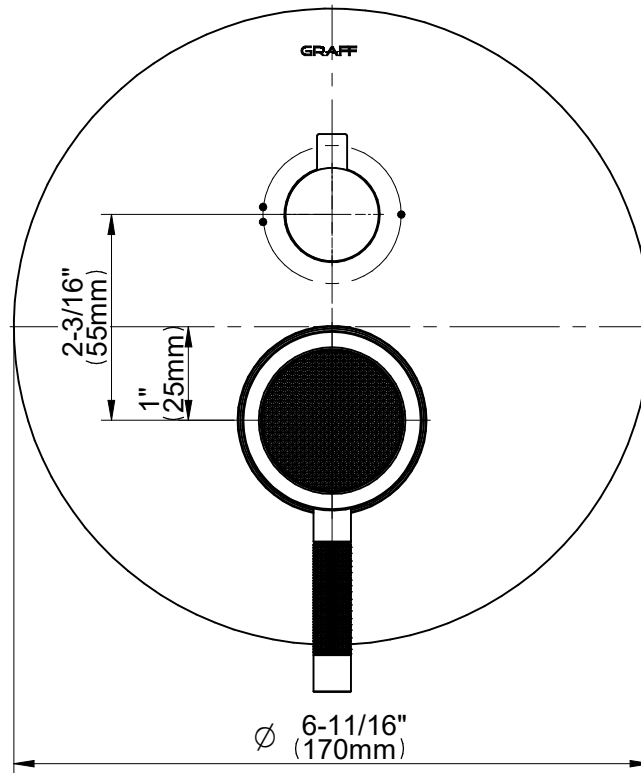

E-17020-LM69N-**-T

CAMEO Series

GRAFF[®]
Art of Bath