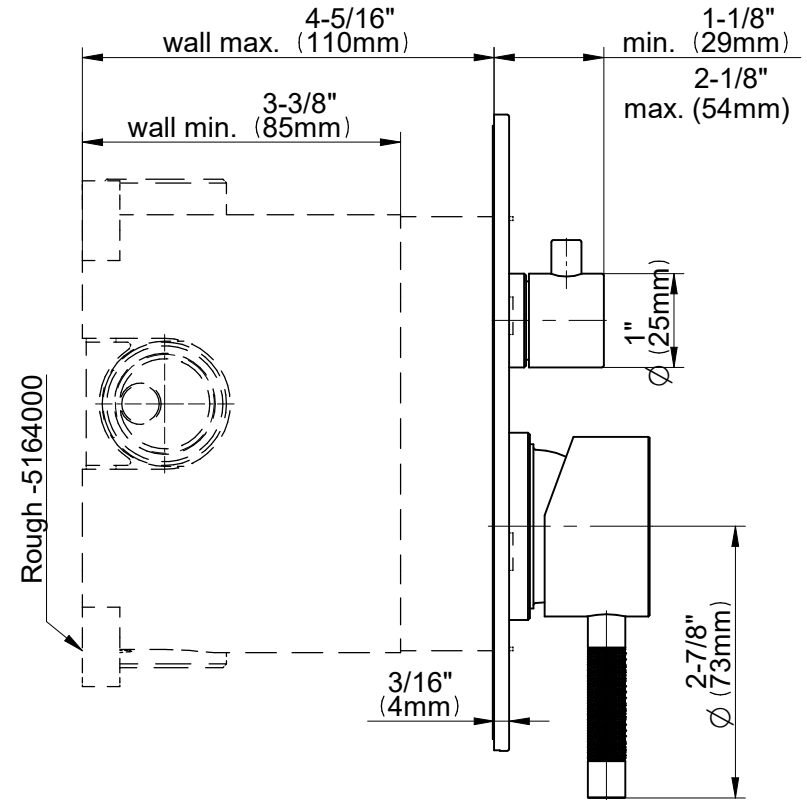

E-17020-LM69N-**-T

CAMEO Series

GRAFF[®]
Art of Bath