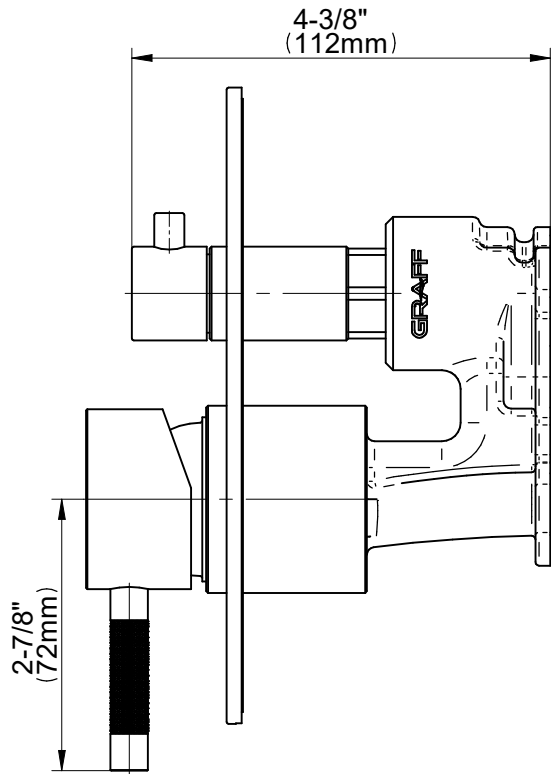

E-17021-LM69N** -T

CAMEO Series

GRAFF[®]
Art of Bath