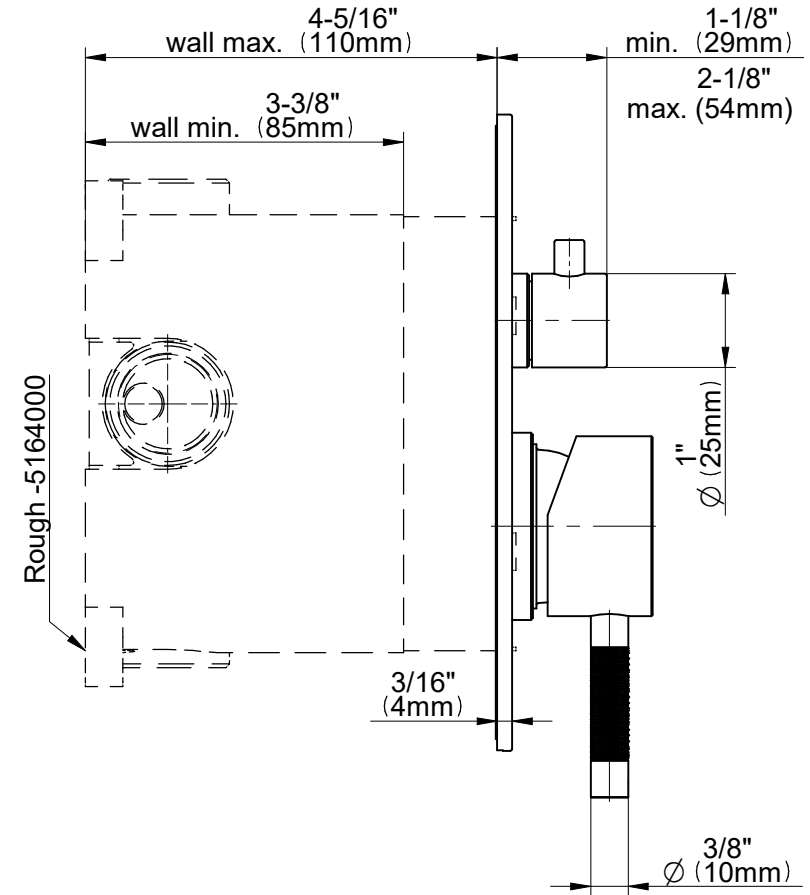

E-17021-LM69N** -T

CAMEO Series

GRAFF[®]
Art of Bath