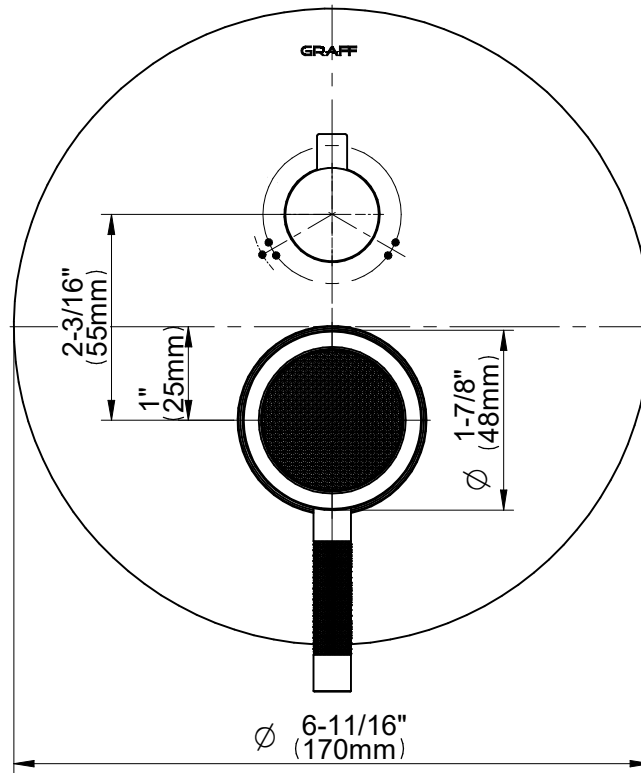

E-17021-LM69N** -T

CAMEO Series

GRAFF[®]
Art of Bath