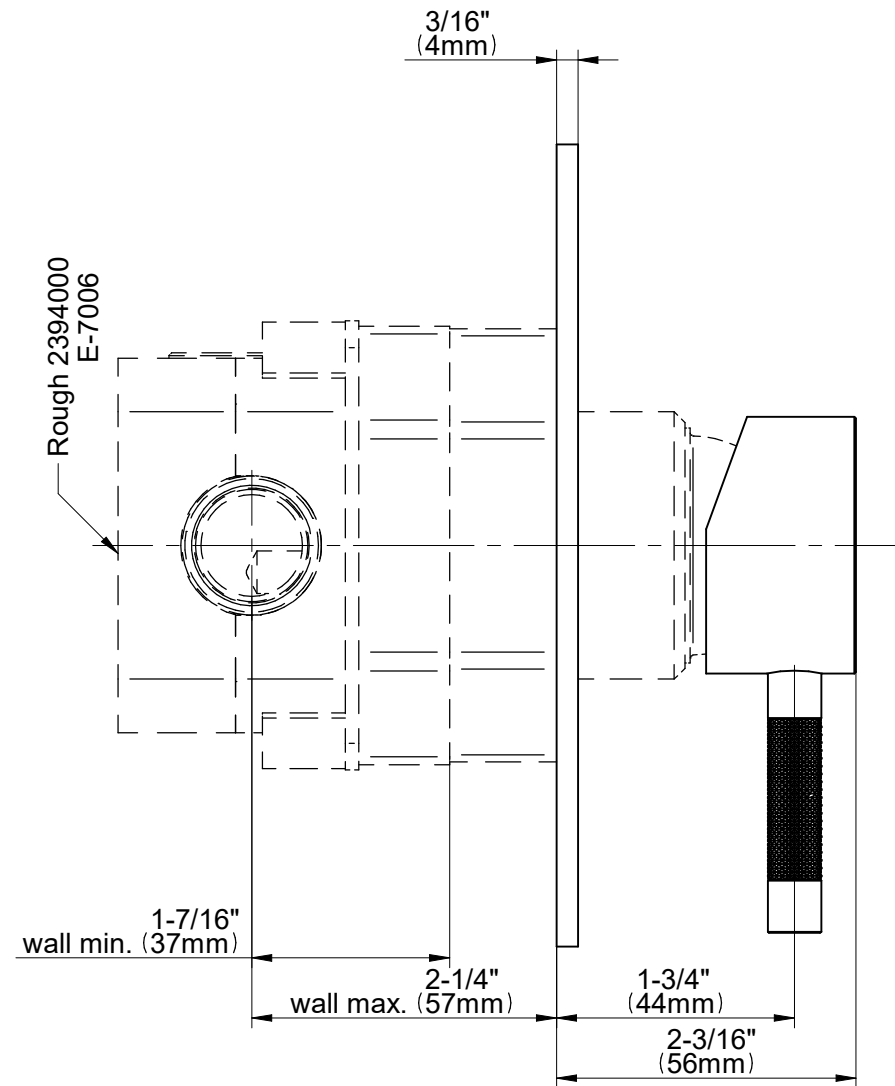

E-7030-LM69N-T

CAMEO Series

GRAFF[®]
Art of Bath