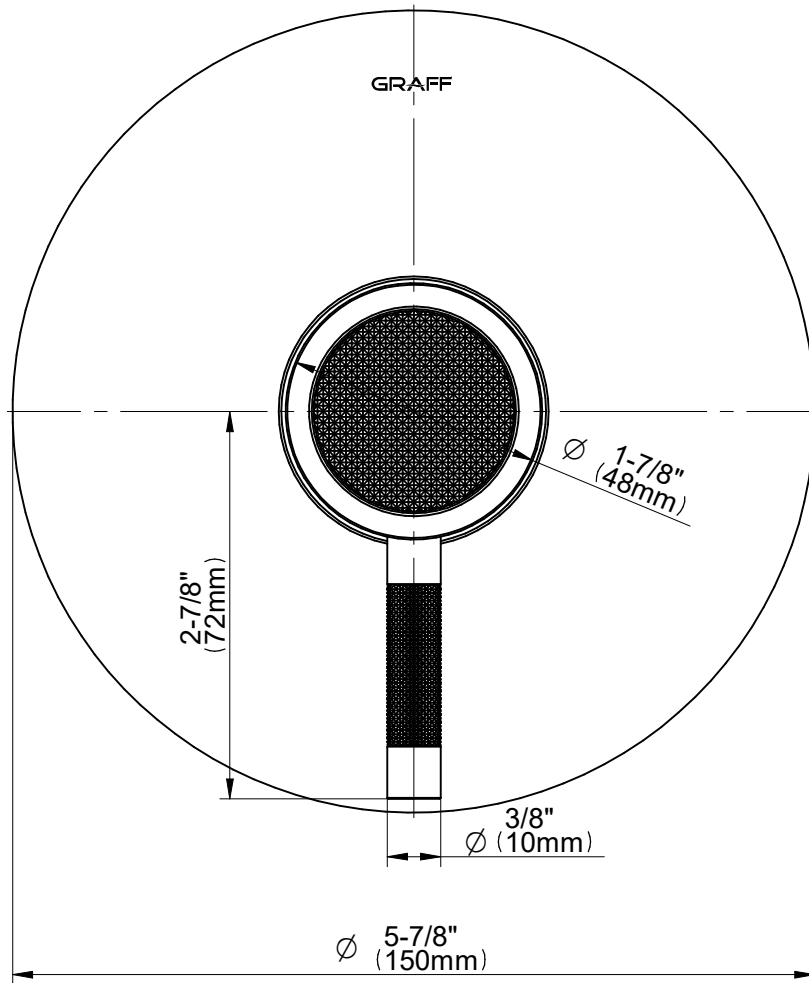

E-7030-LM69N-T

CAMEO Series

GRAFF[®]
Art of Bath