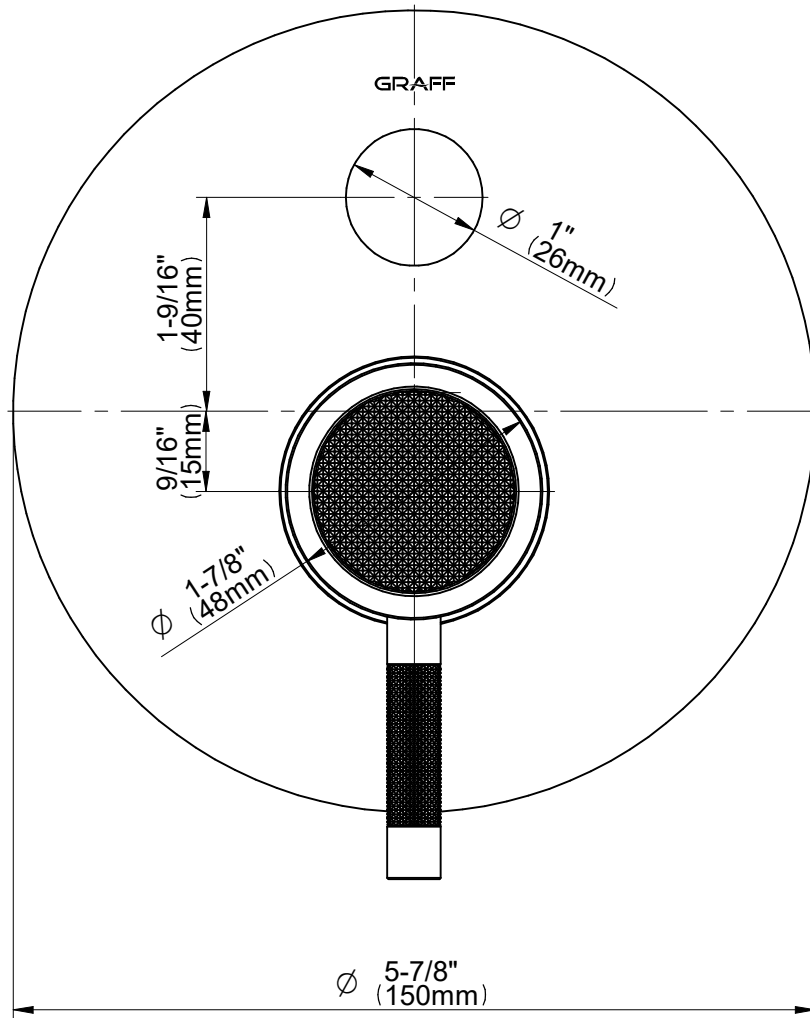

E-7080-LM69N-T

CAMEO Series

GRAFF[®]
Art of Bath