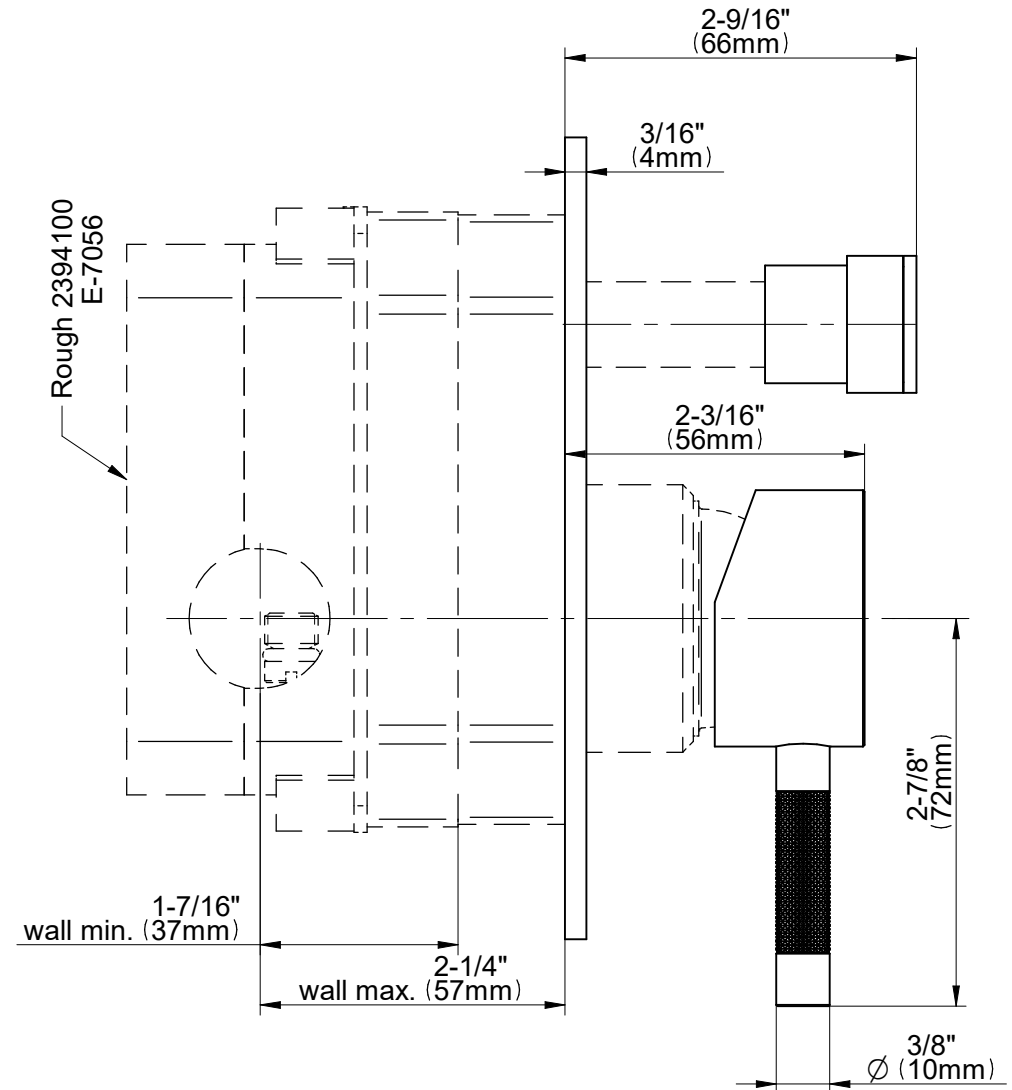

E-7080-LM69N-T

CAMEO Series

GRAFF[®]
Art of Bath