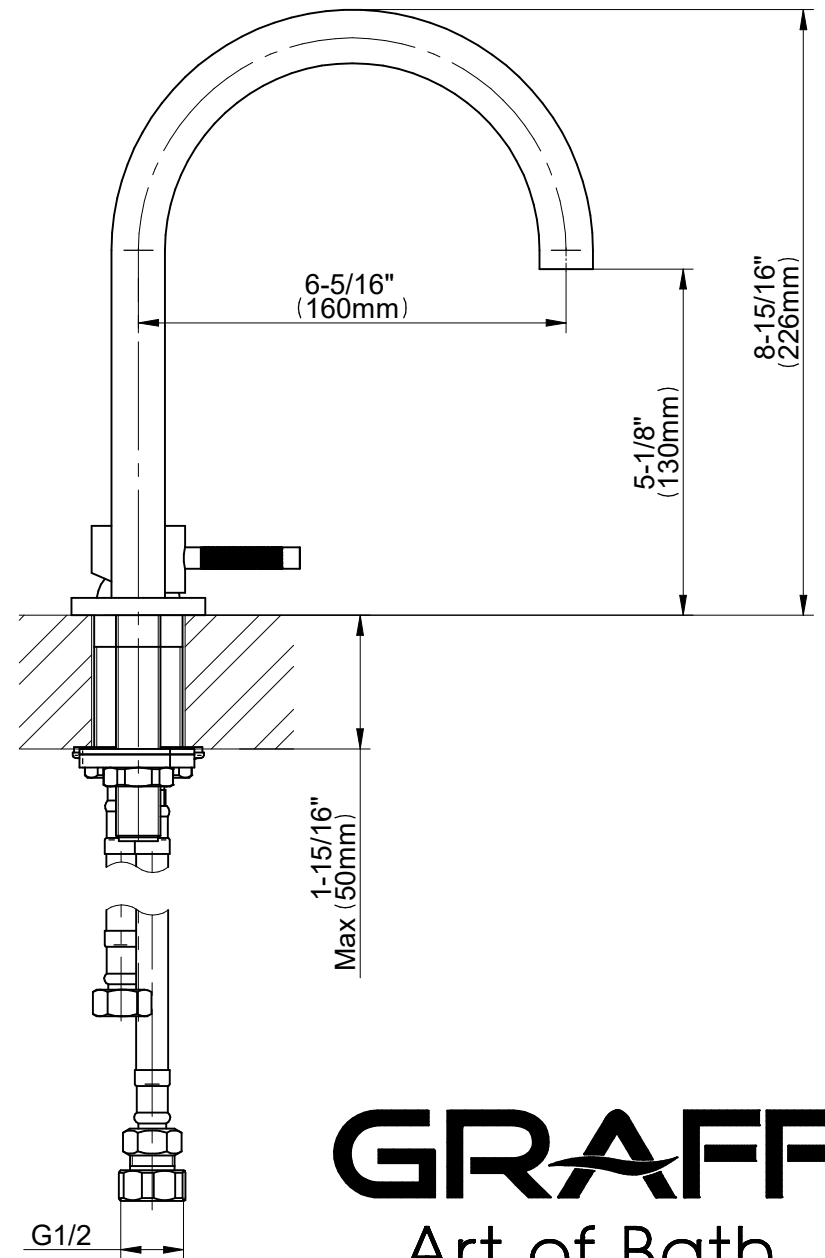

E-6116-LM69

CAMEO Series

GRAFF[®]
Art of Bath