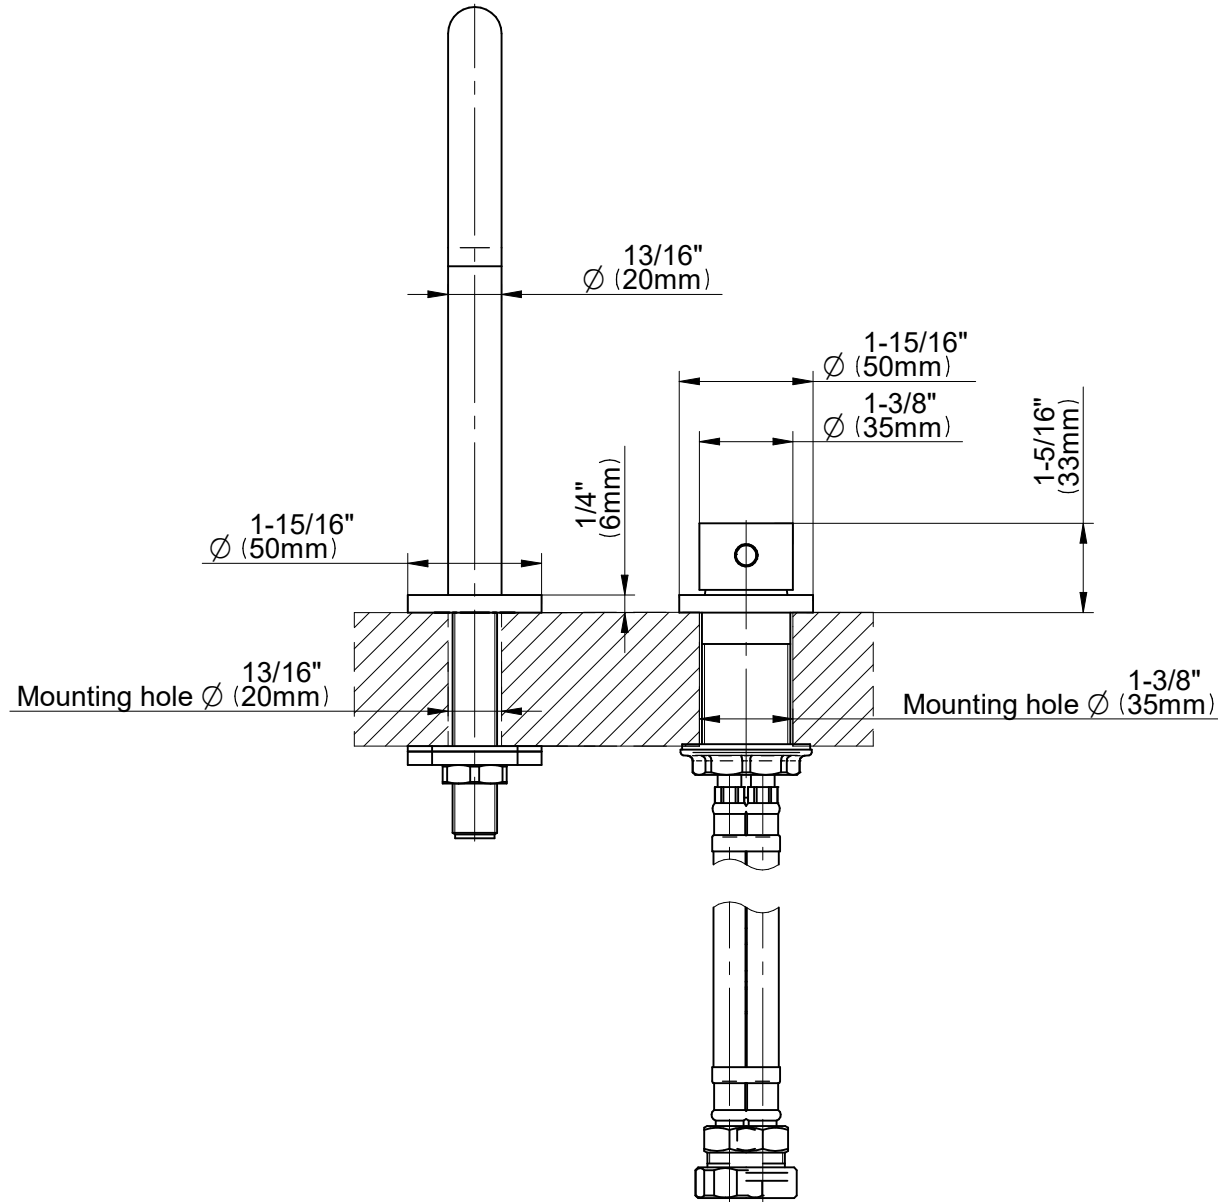

E-6116-LM69

CAMEO Series

GRAFF[®]
Art of Bath