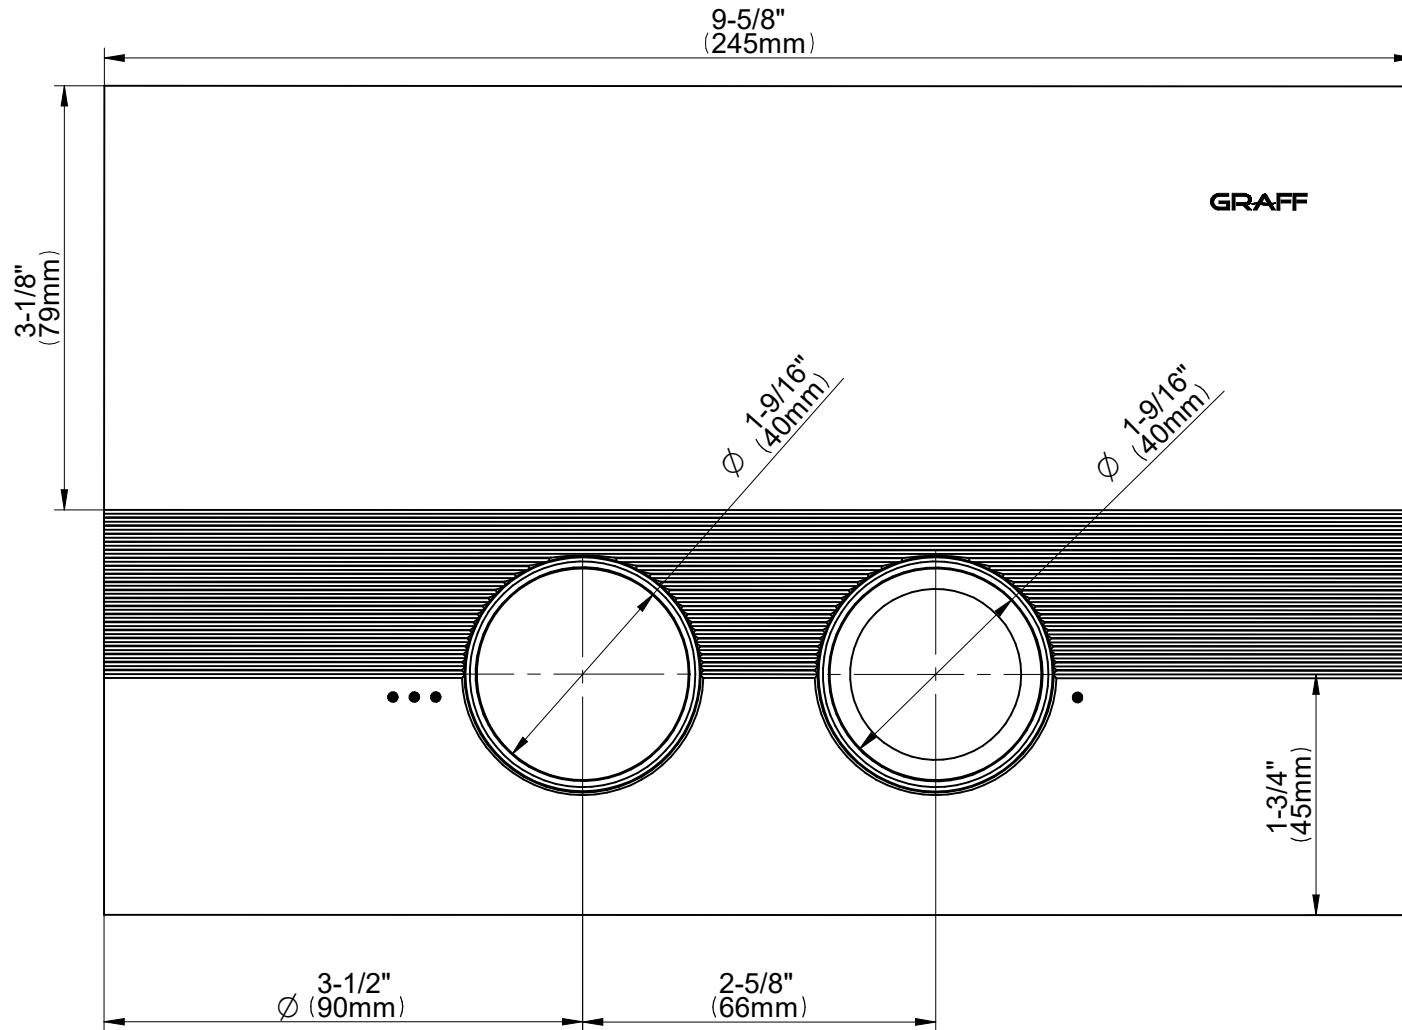

# E-0004

## Flush Plate Series

**GRAFF®**  
Art of Bath