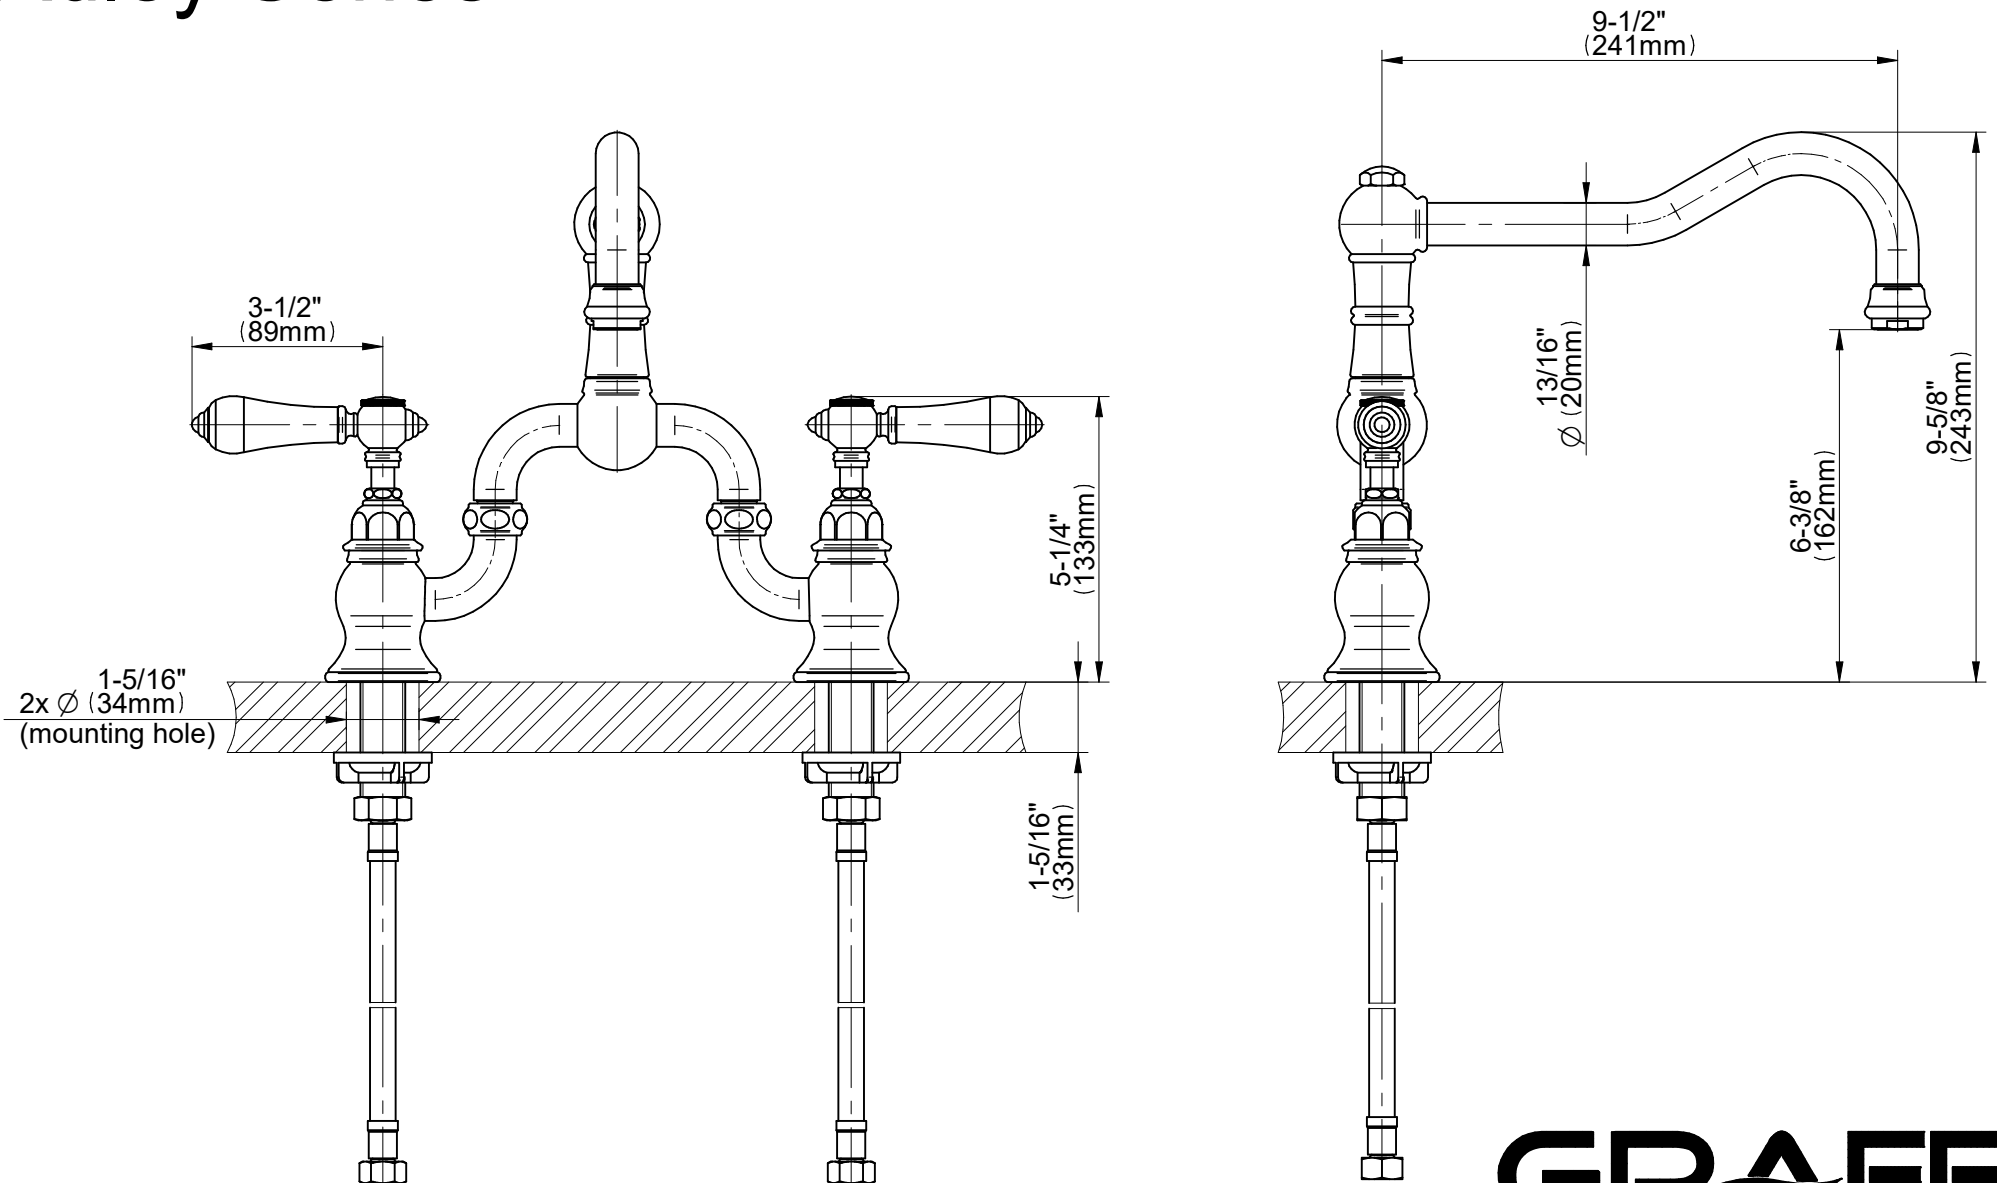

E-4870-LM34

Adley Series

GRAFF[®]
Art of Bath