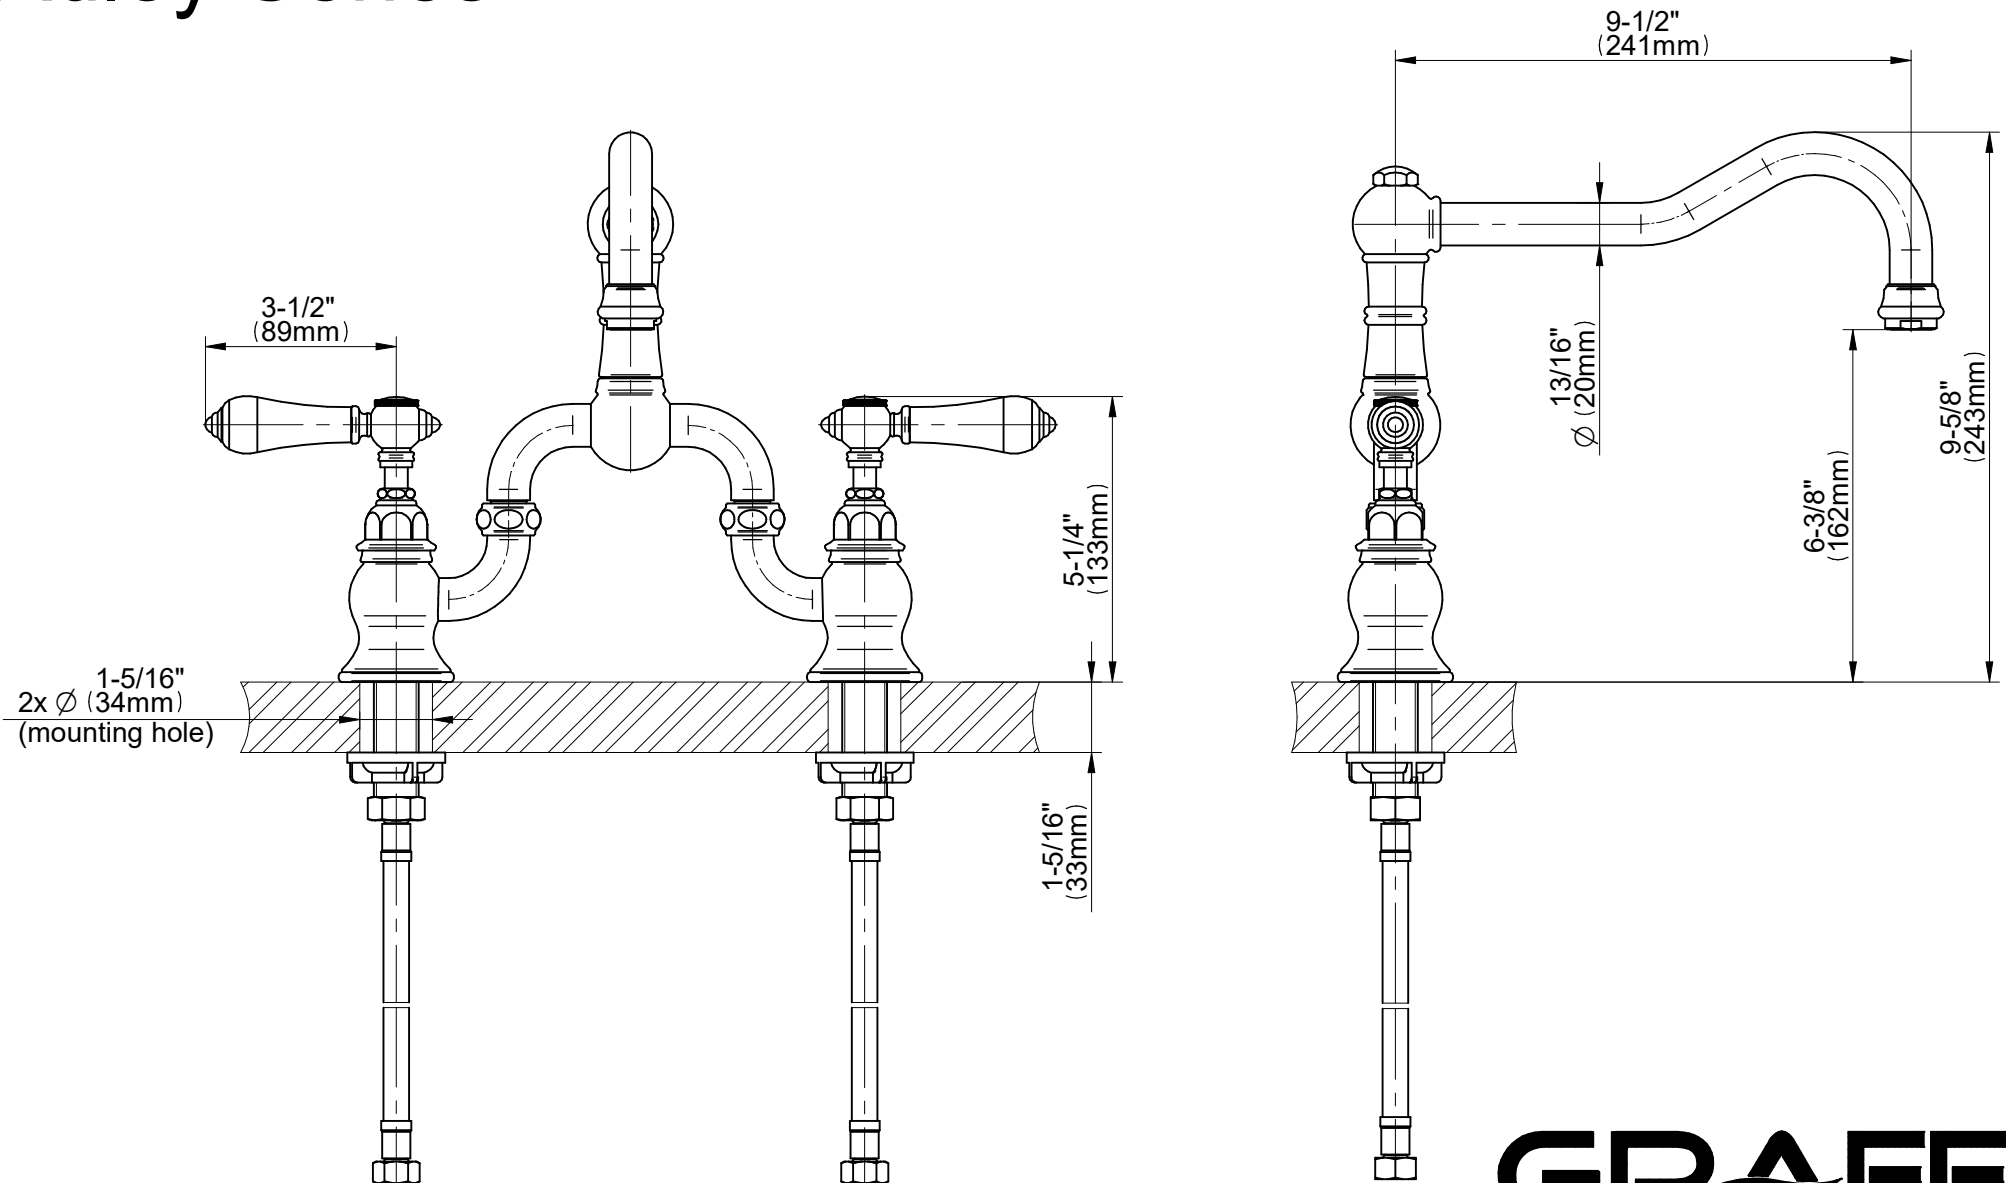

# E-4870-LC1

## Adley Series

**GRAFF®**  
Art of Bath