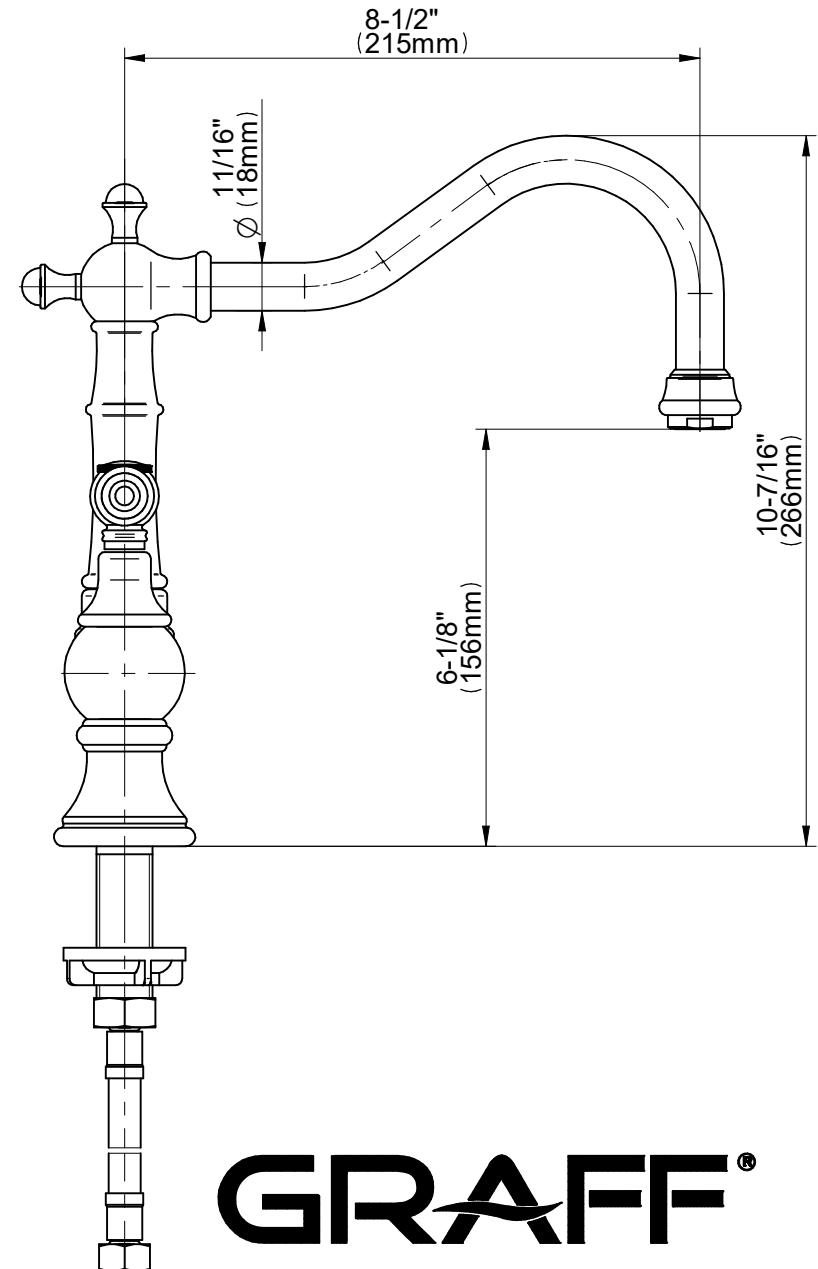

G-4840-LM15

Adley Series

GRAFF[®]
Art of Bath