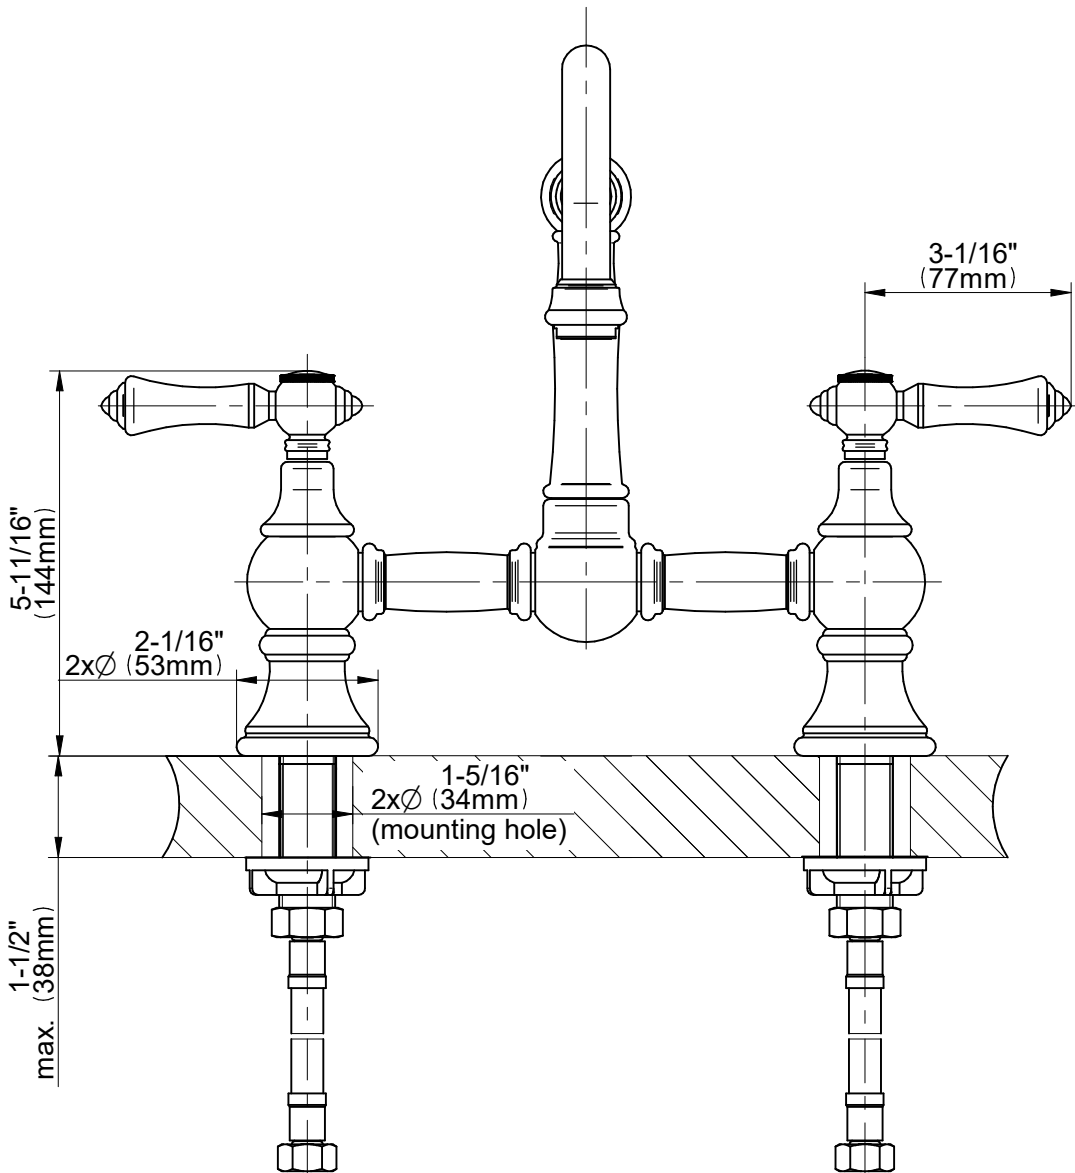

G-4840-LM15

Adley Series

GRAFF[®]
Art of Bath