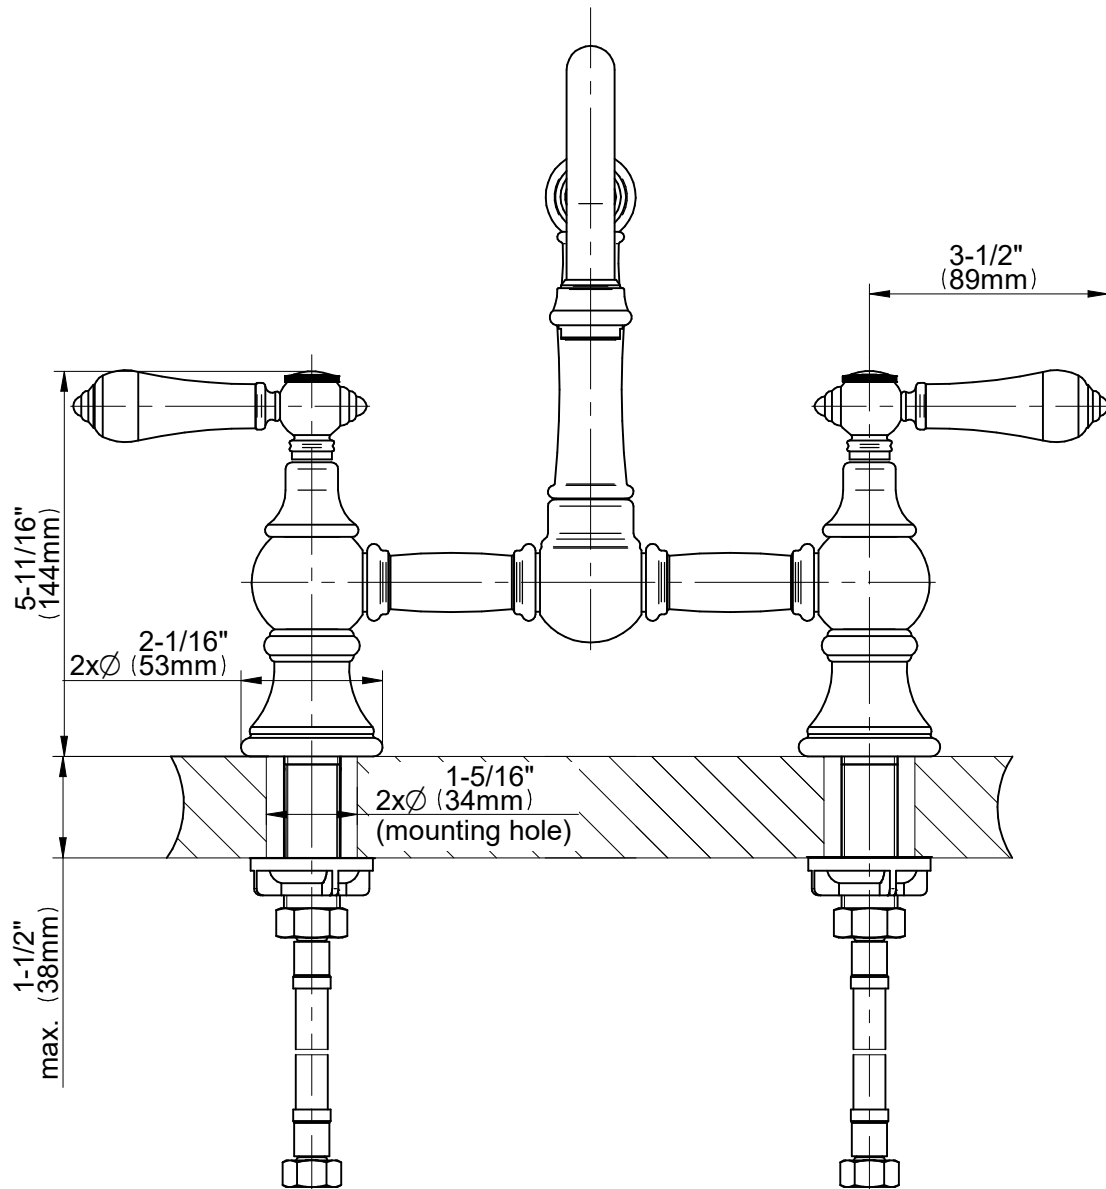

# G-4840-LM34

## Adley Series

**GRAFF**<sup>®</sup>  
Art of Bath