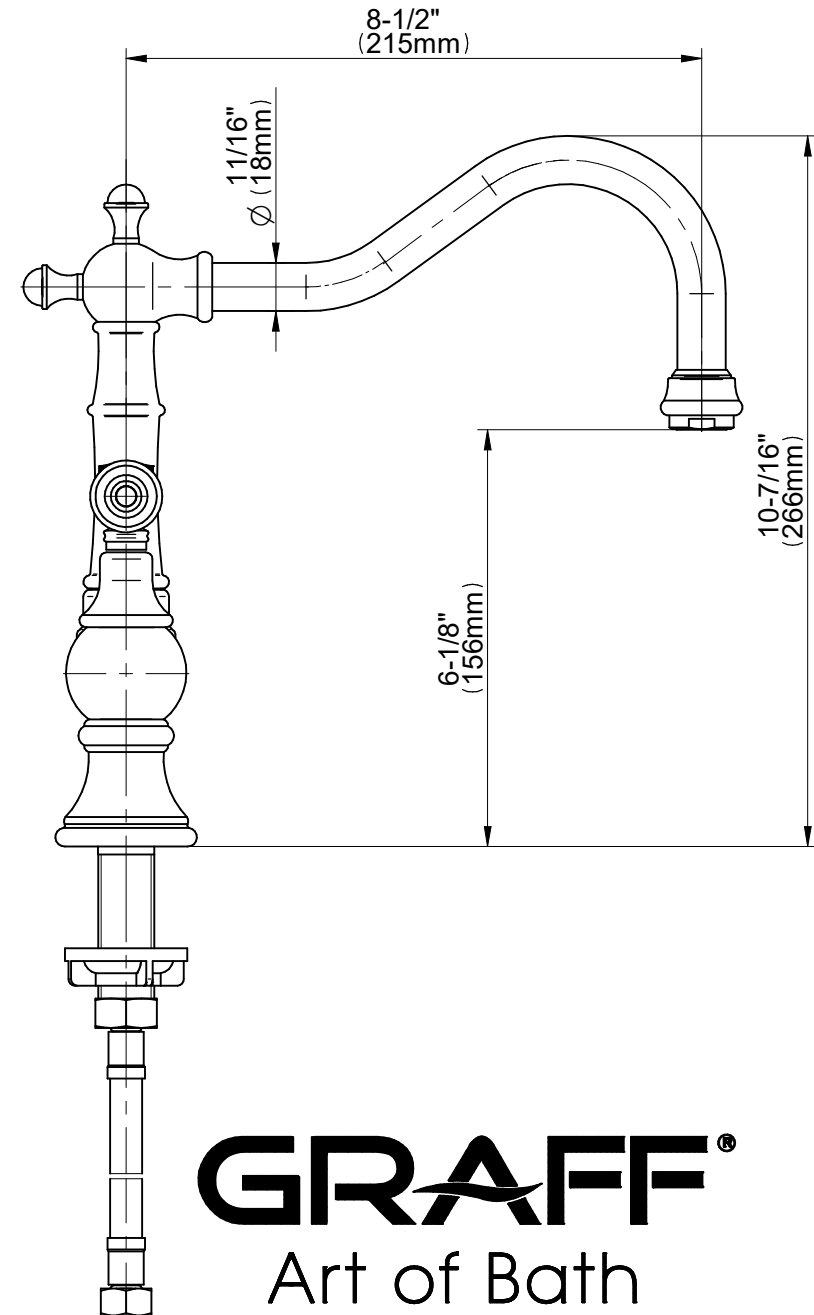

# G-4840-LM34

## Adley Series

**GRAFF**<sup>®</sup>  
Art of Bath