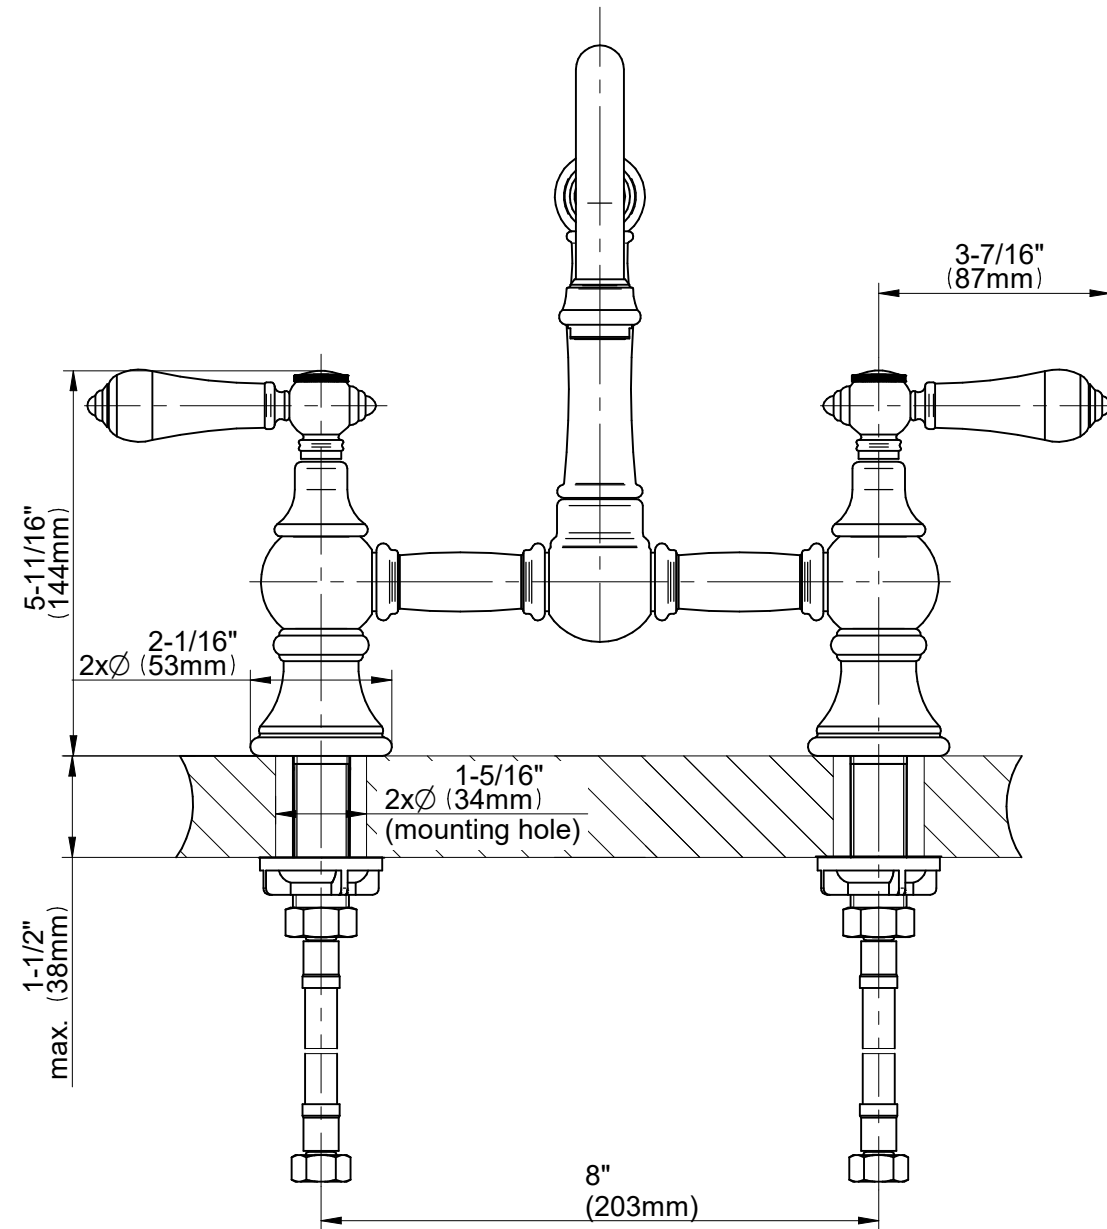

# G-4840-LC1

## Adley Series

**GRAFF**<sup>®</sup>  
Art of Bath