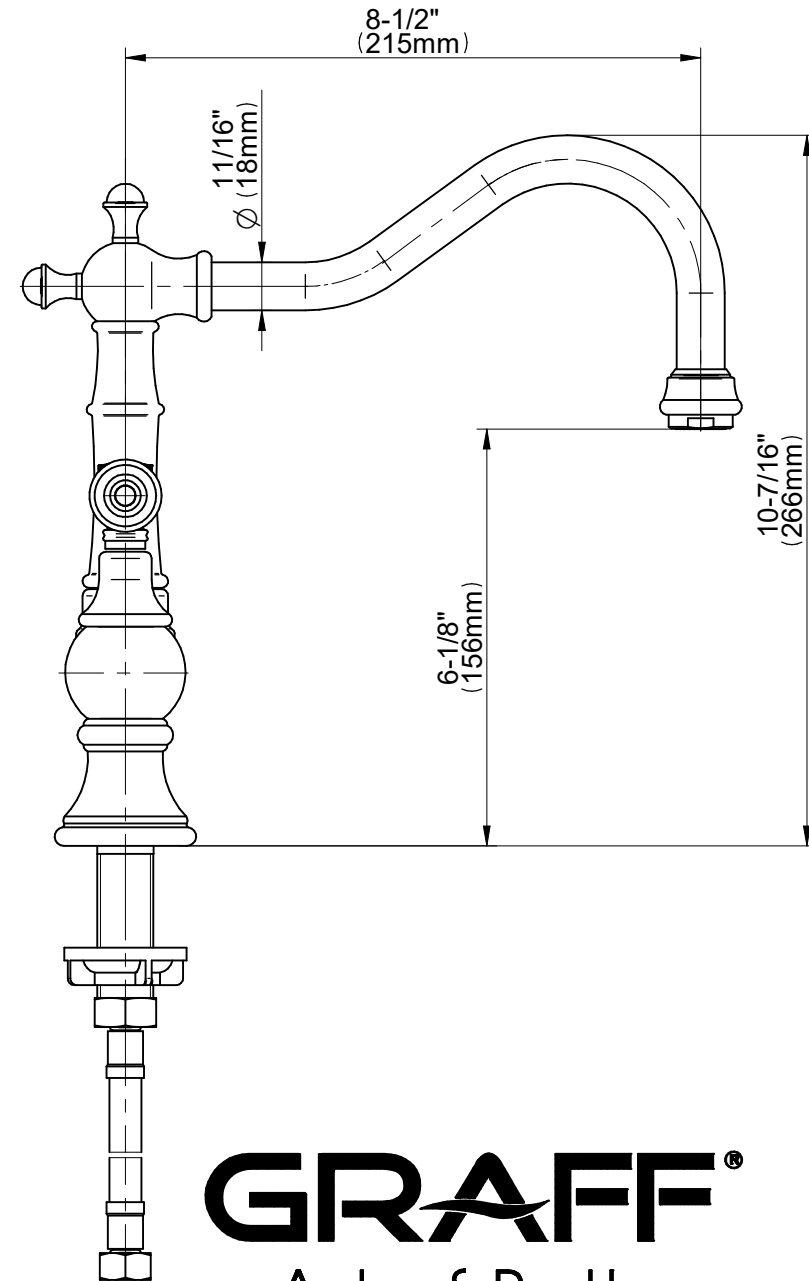

# G-4840-LC1

## Adley Series

**GRAFF**<sup>®</sup>  
Art of Bath