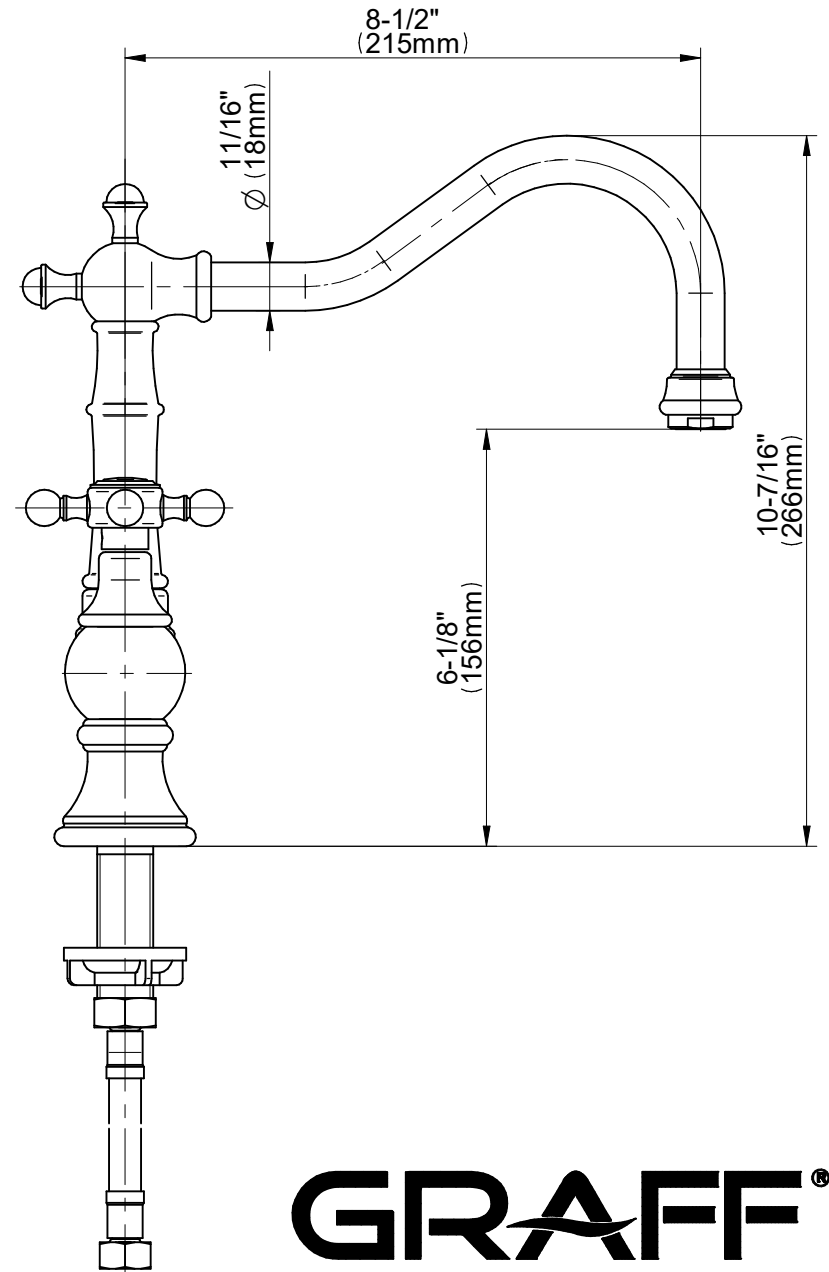

# G-4840-C2

## Adley Series

**GRAFF**<sup>®</sup>  
Art of Bath