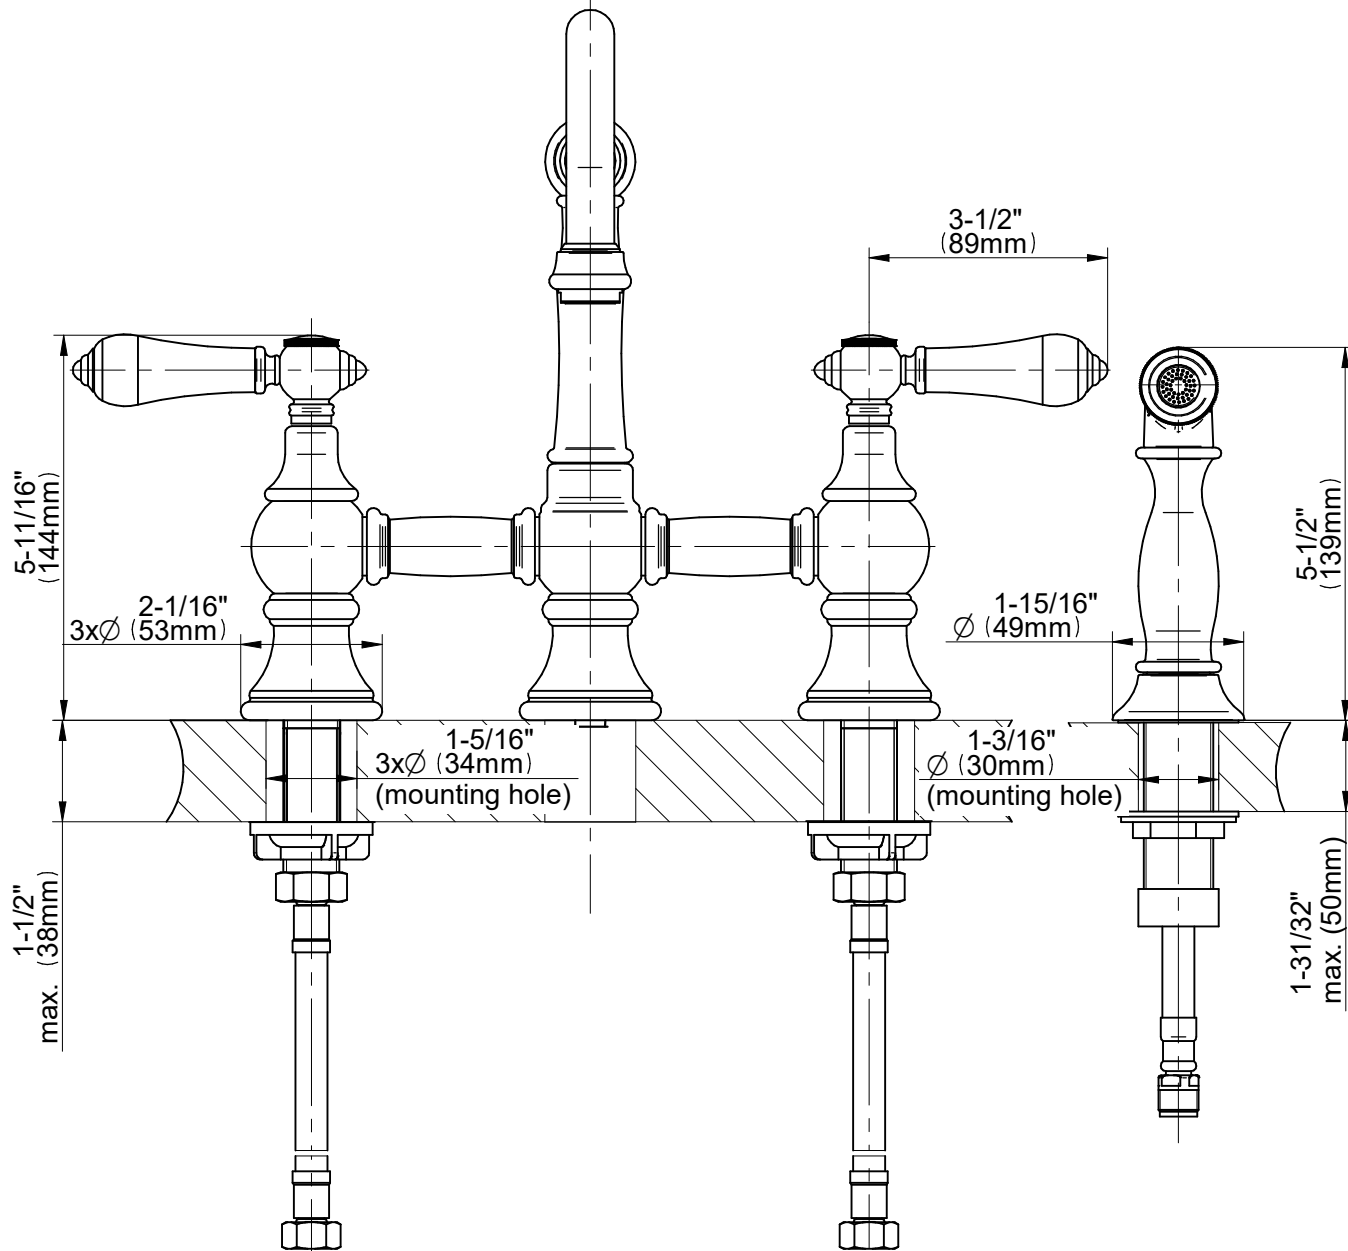

E-4845-LM34

Adley Series

GRAFF[®]
Art of Bath