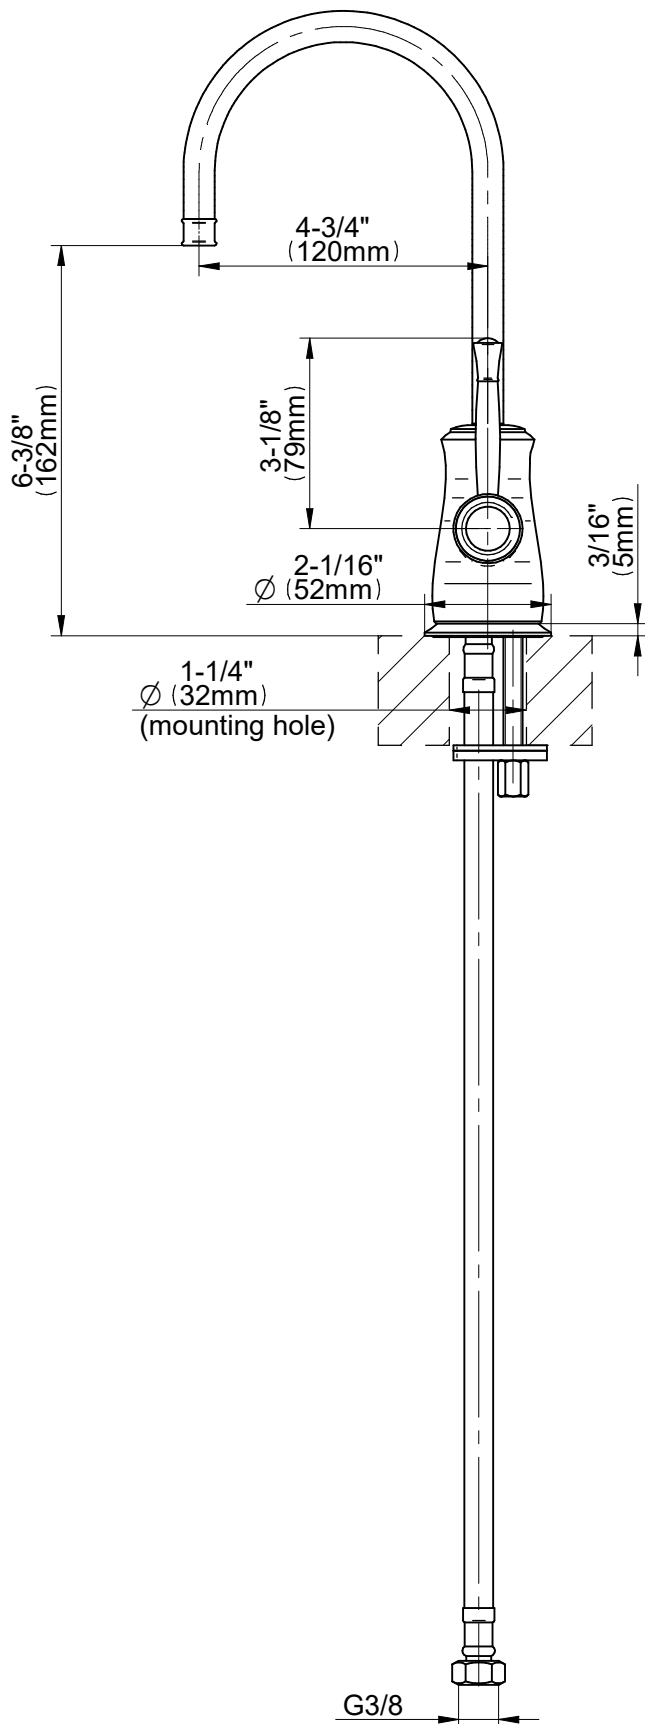

# E-4824C-LM68D

## Adley Series

**GRAFF**<sup>®</sup>  
Art of Bath