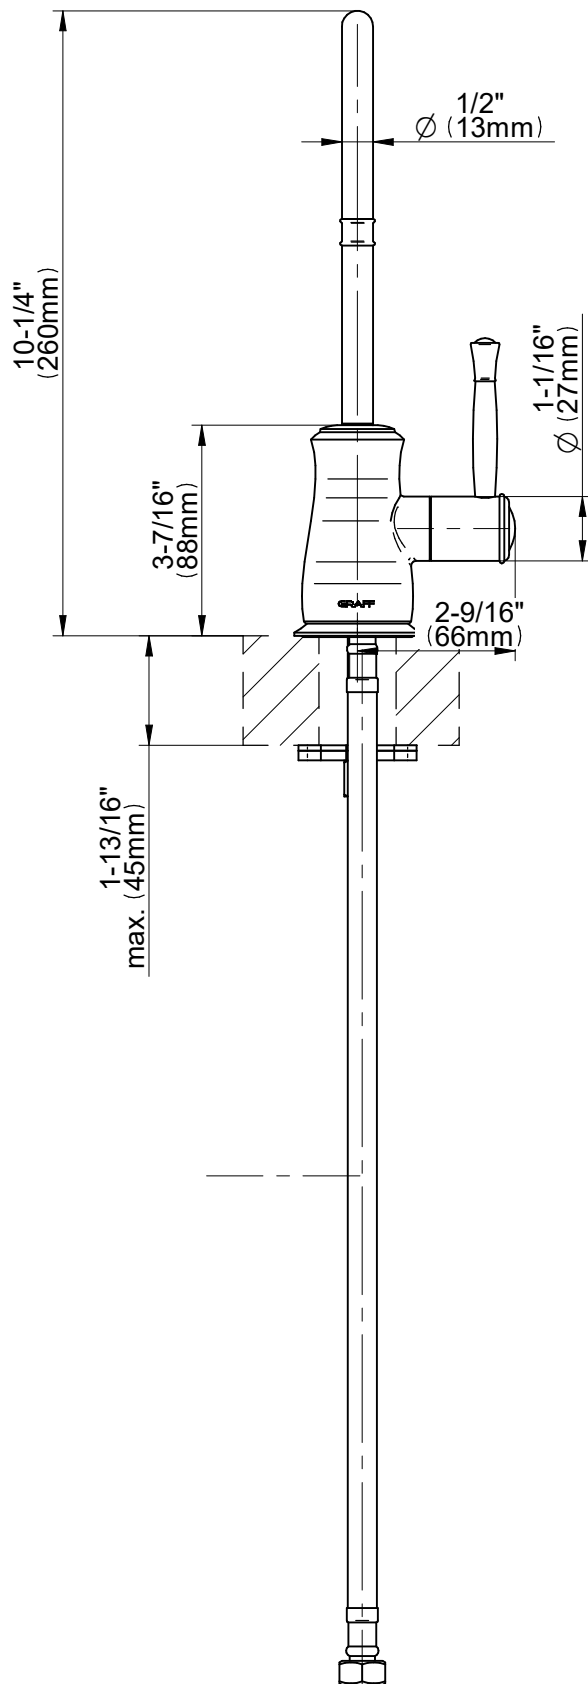

# E-4824C-LM68D

## Adley Series

**GRAFF**<sup>®</sup>  
Art of Bath