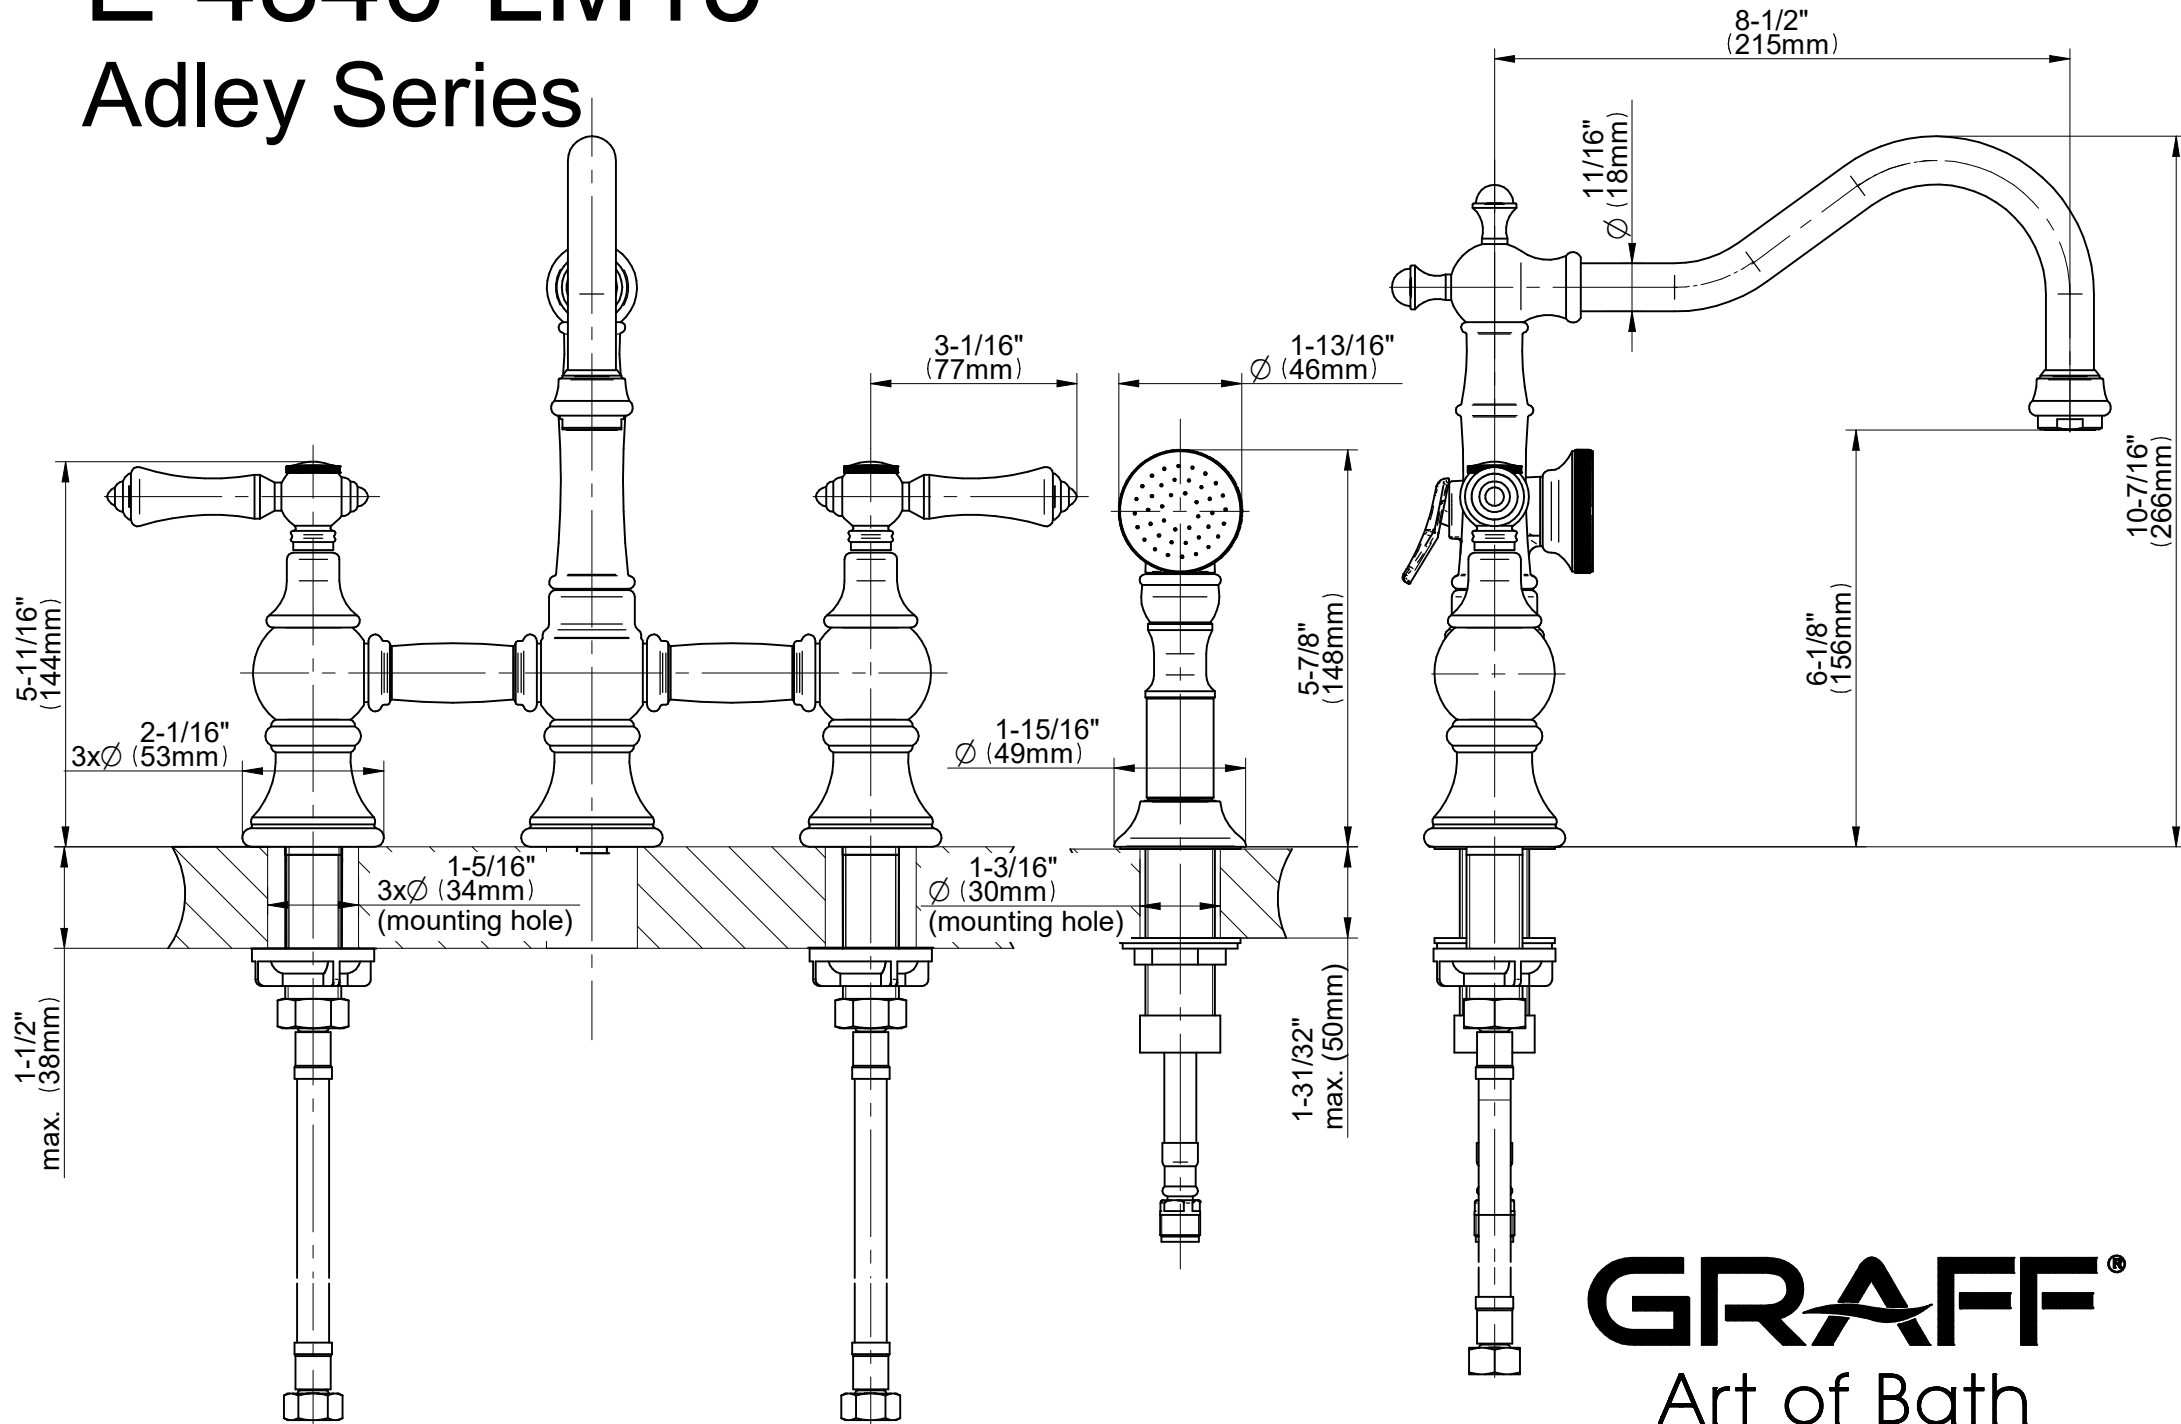

E-4846-LM15

Adley Series

GRAFF®
Art of Bath