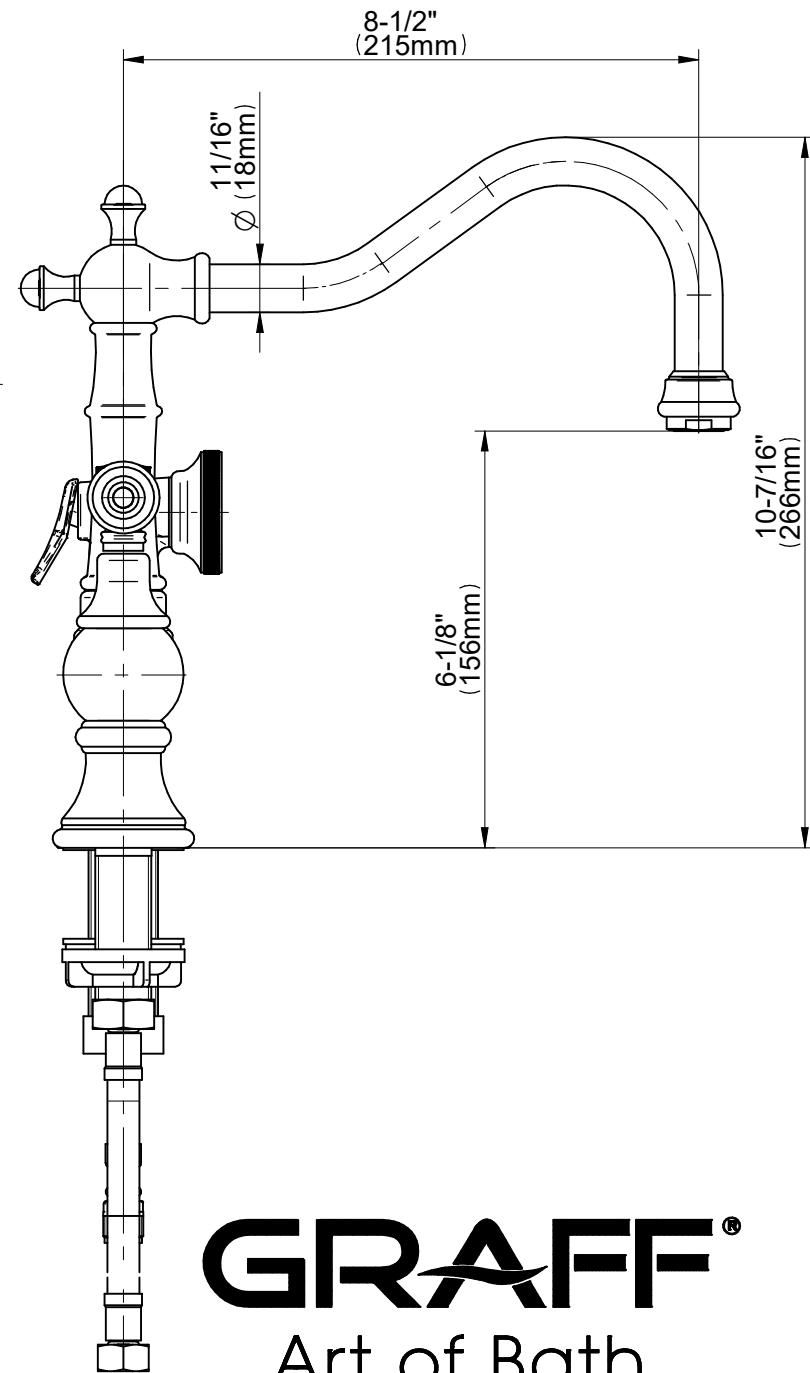

E-4846-LC1

Adley Series

GRAFF[®]
Art of Bath