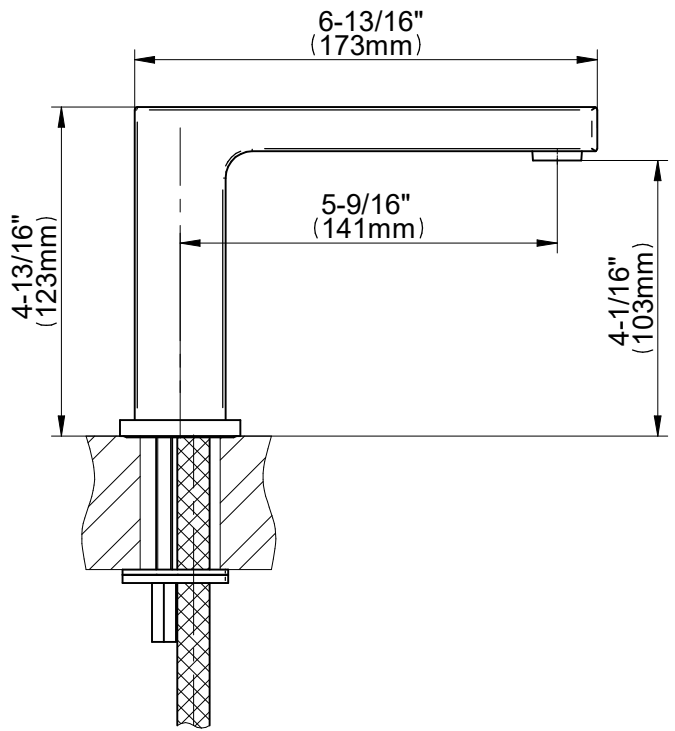

E-11211-LM70B

INCANTO Series

GRAFF®
Art of Bath