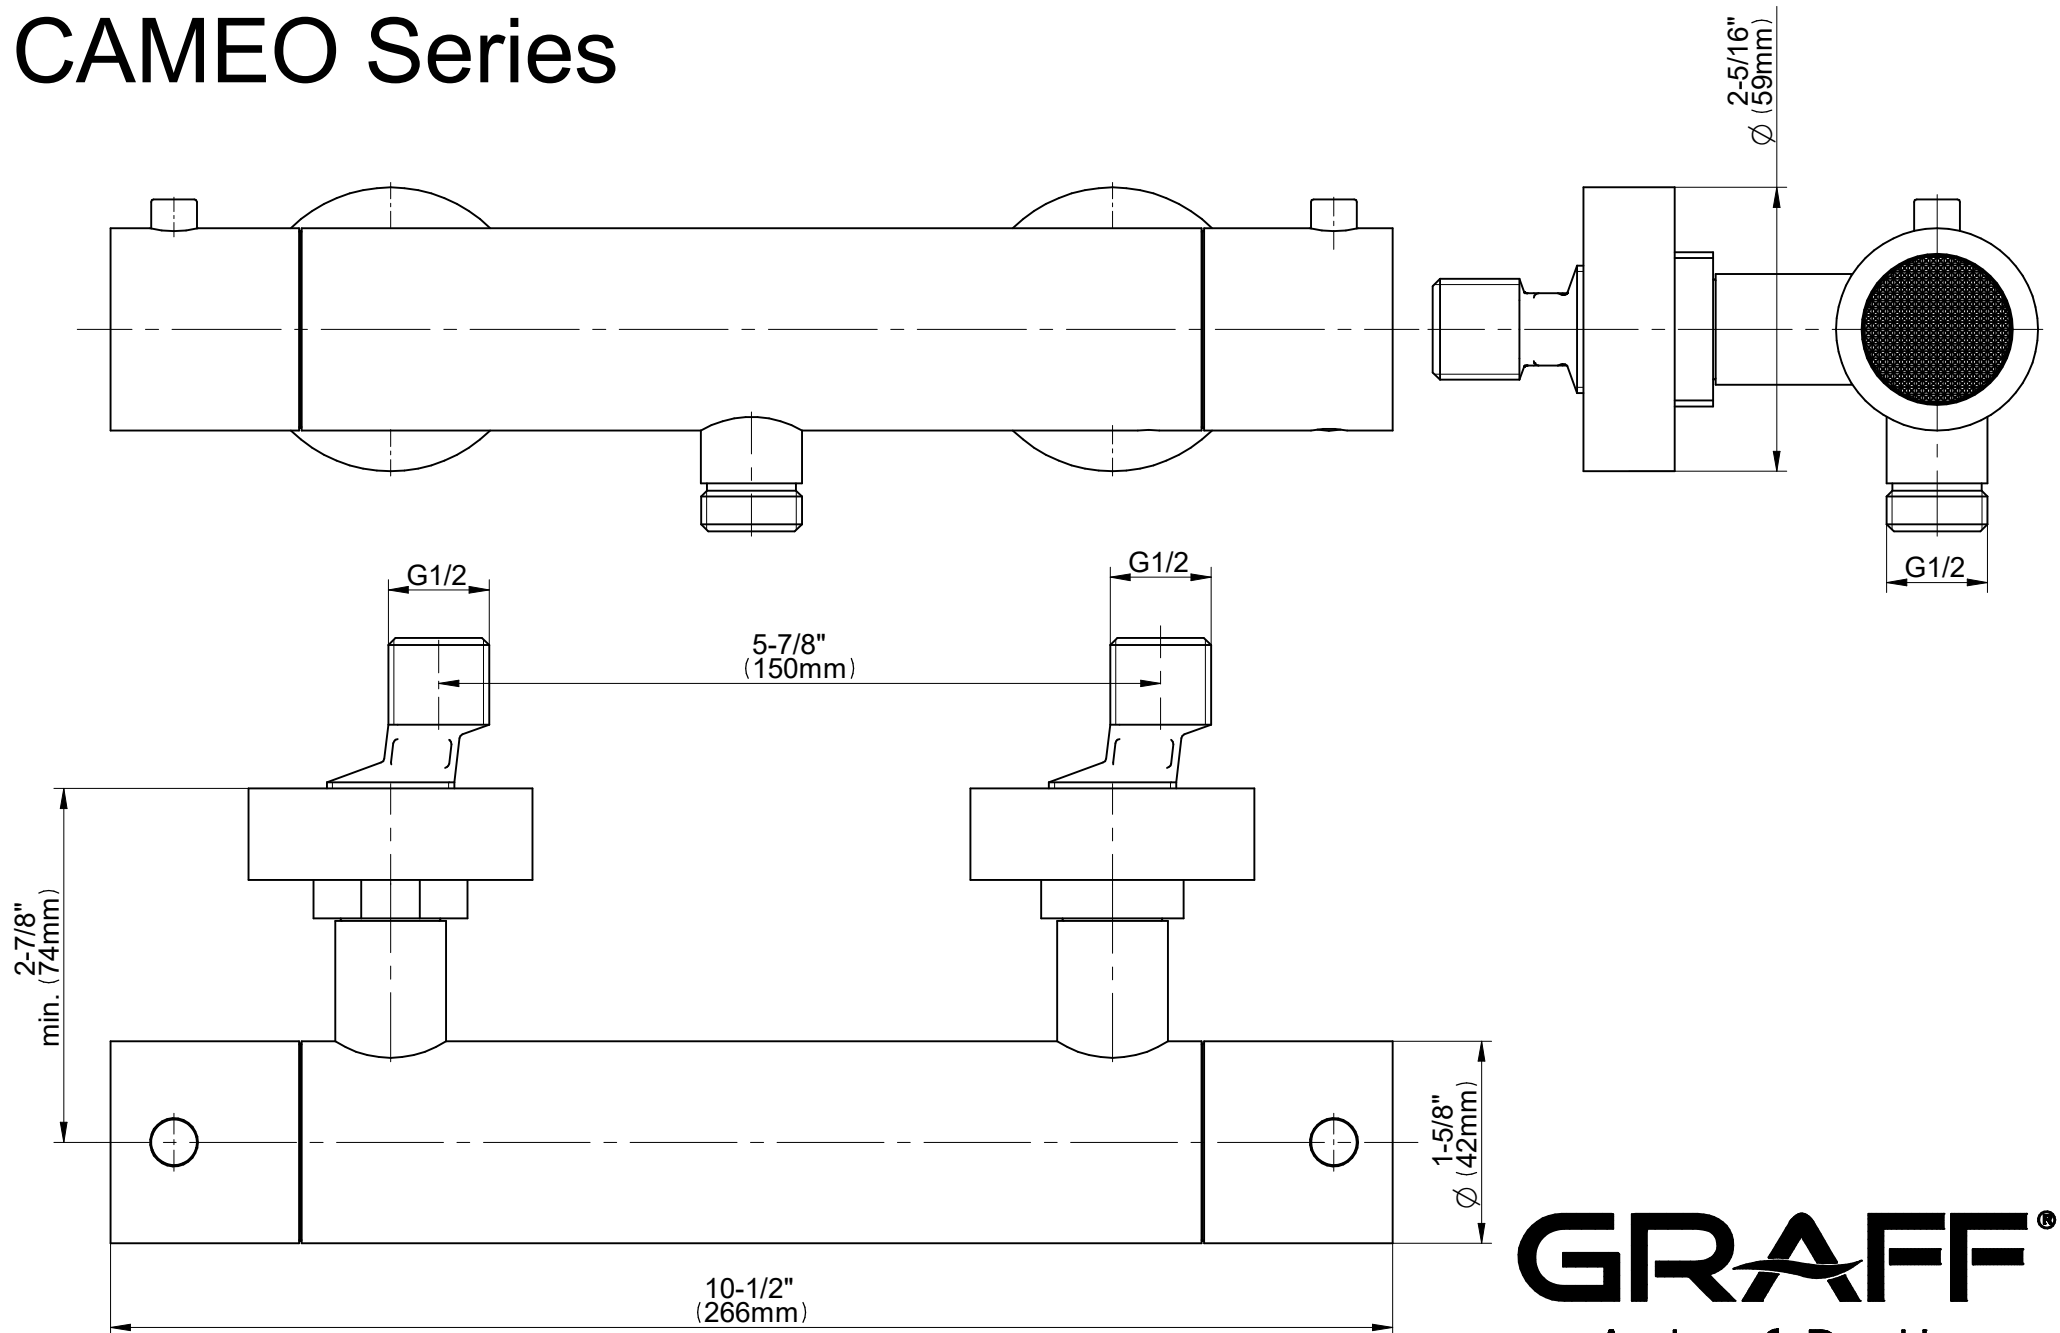

# EX-6180-RKT1

## CAMEO Series

**GRAFF**<sup>®</sup>  
Art of Bath