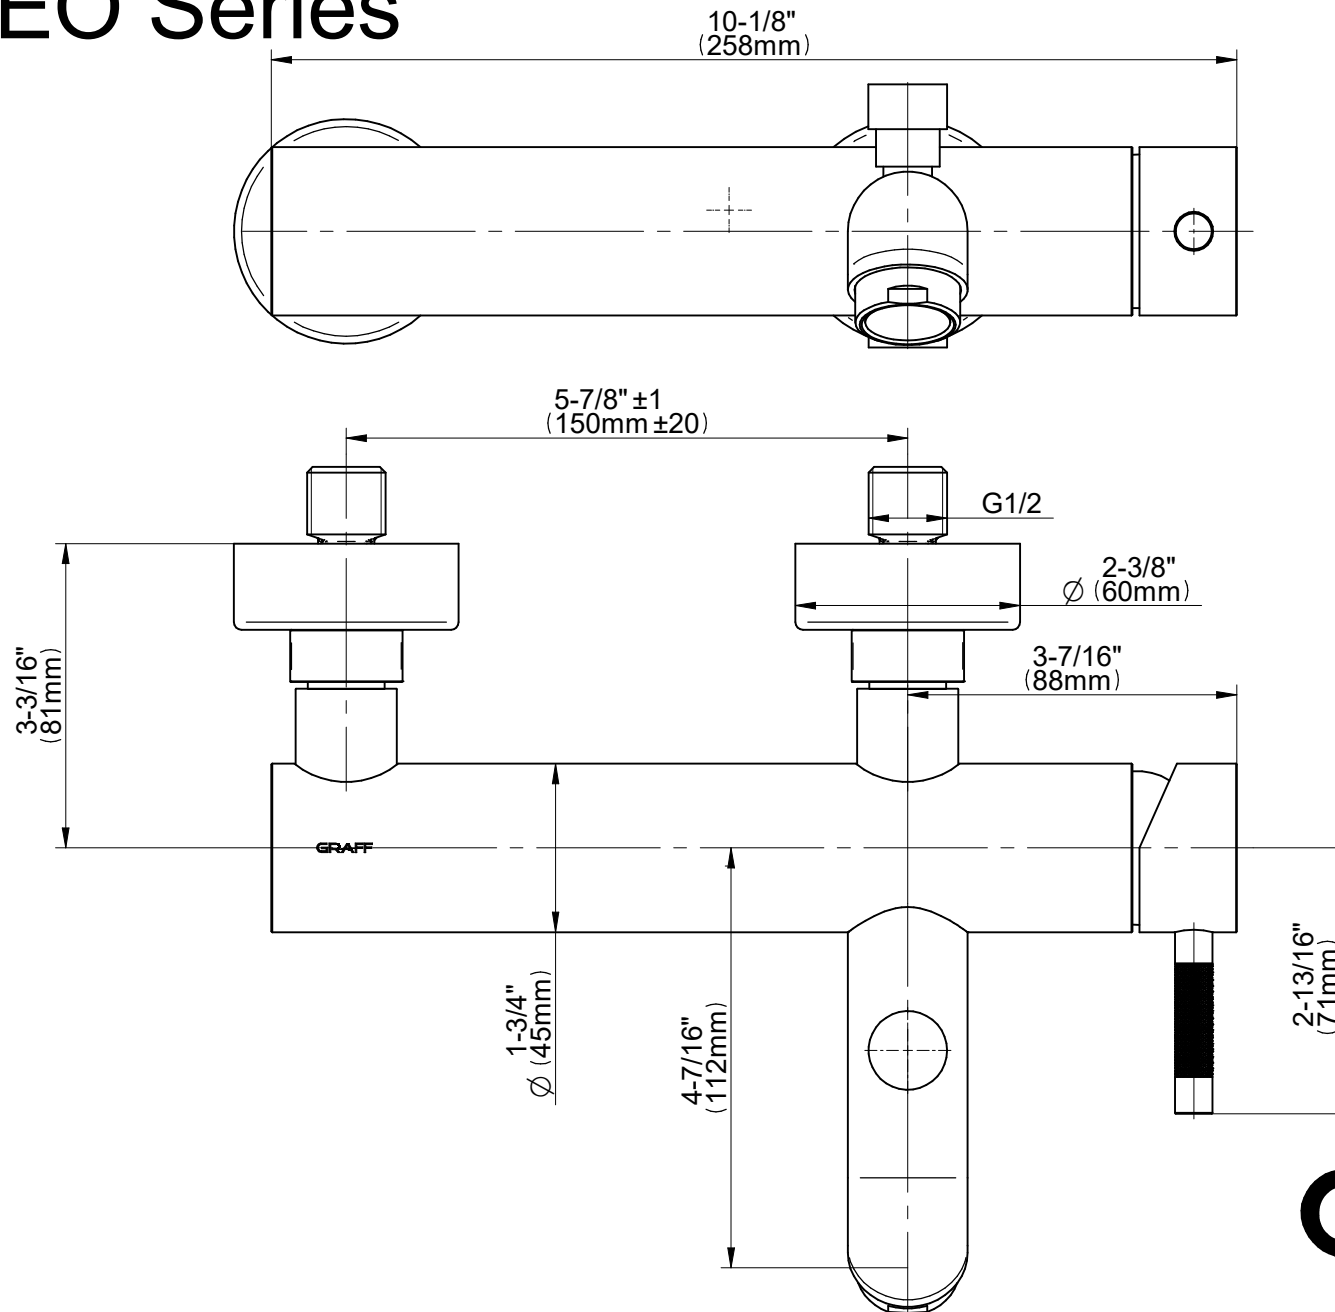

EX-11177-LM69WS-**

CAMEO Series

GRAFF[®]
Art of Bath