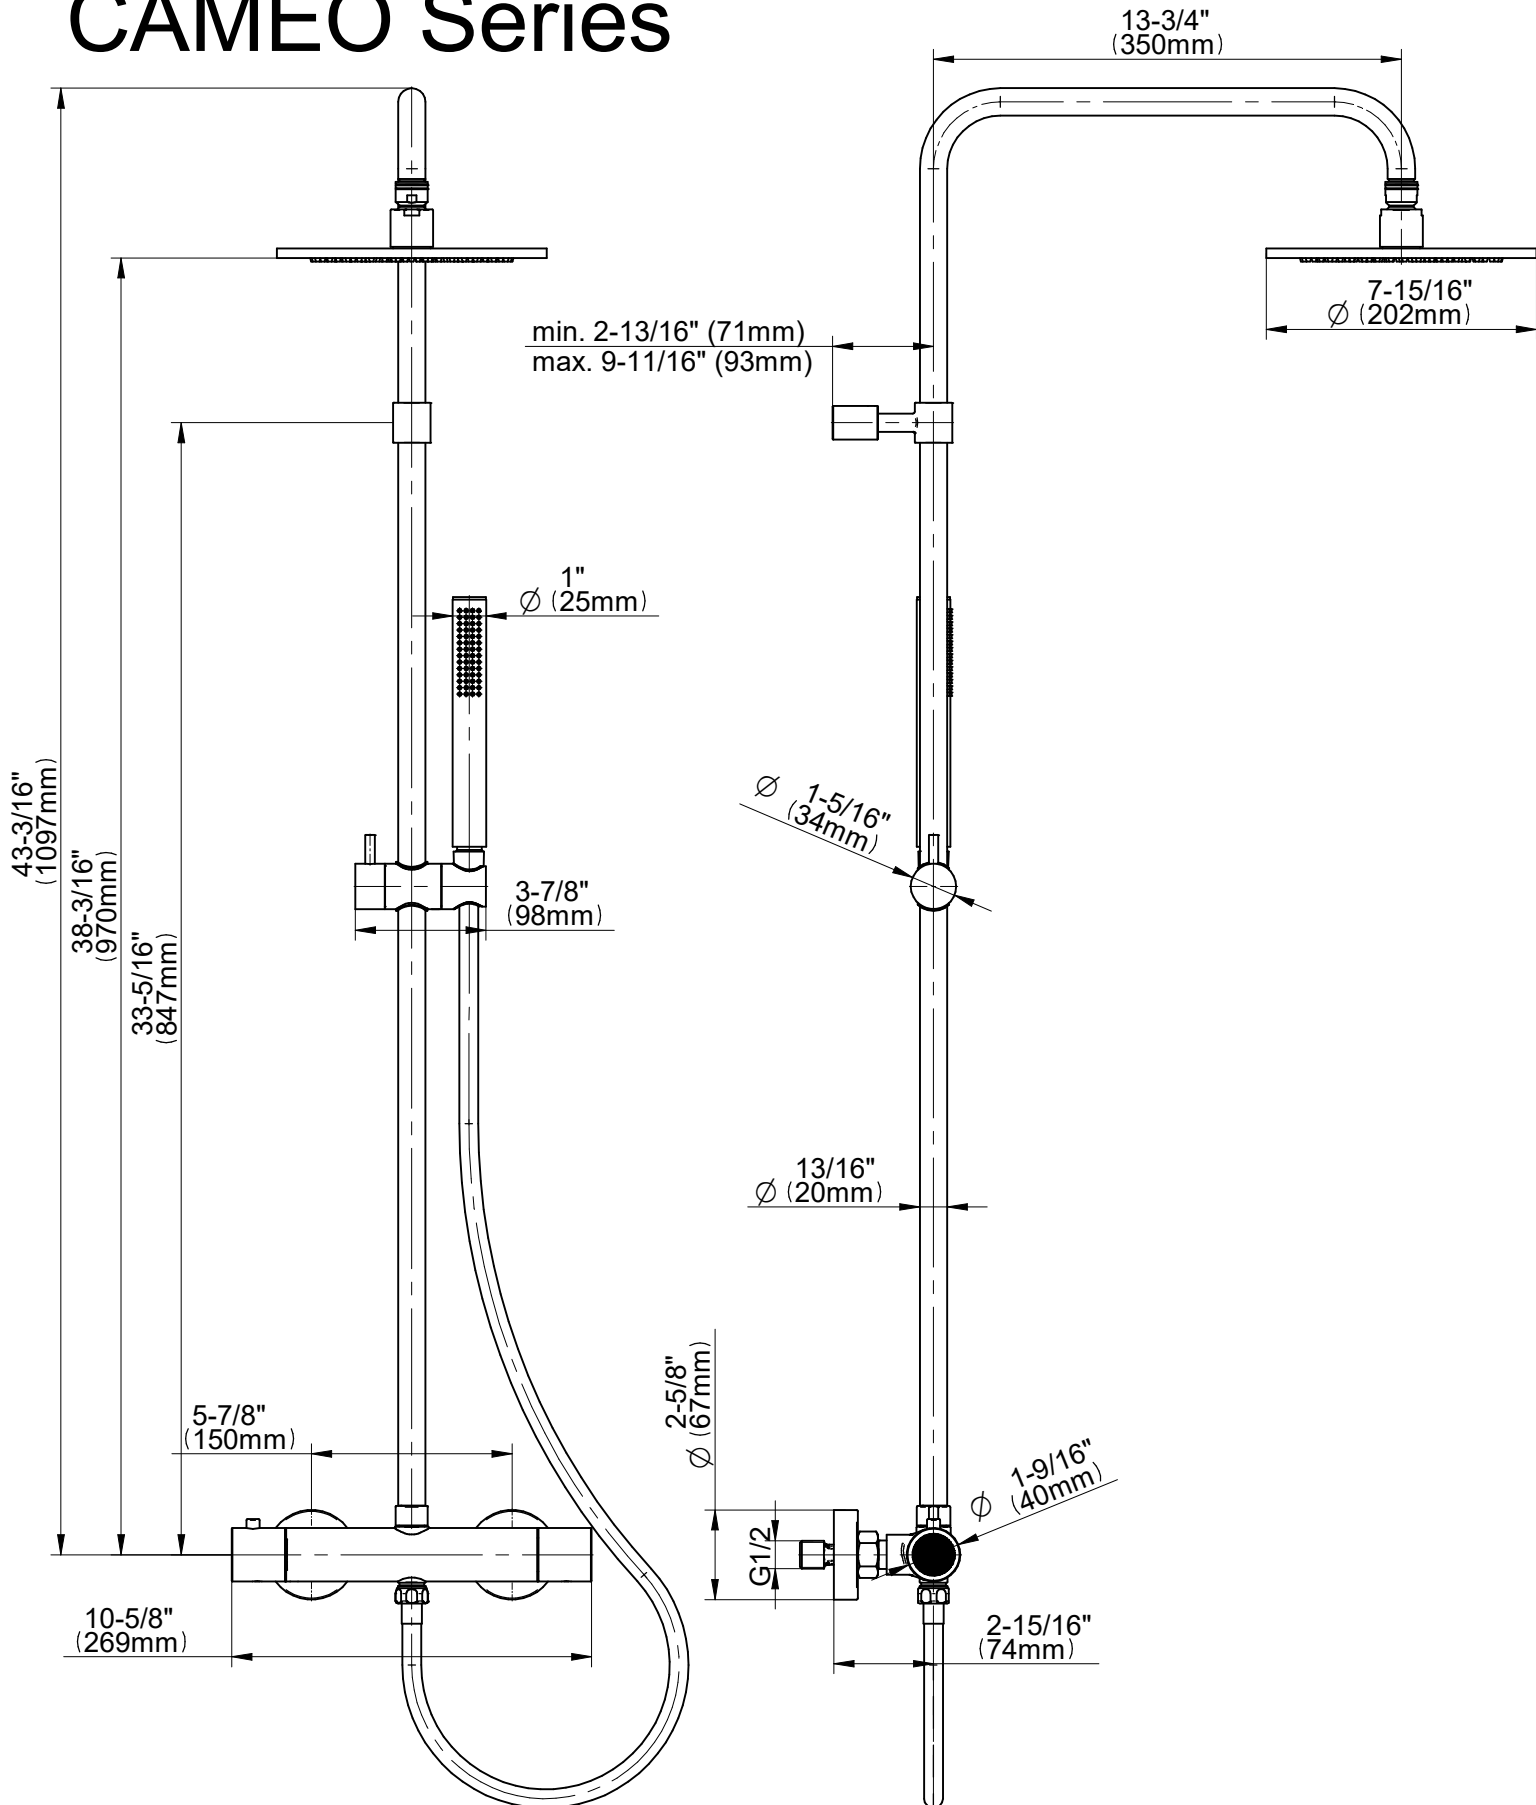

EX-11796-RKT

CAMEO Series

GRAFF[®]
Art of Bath