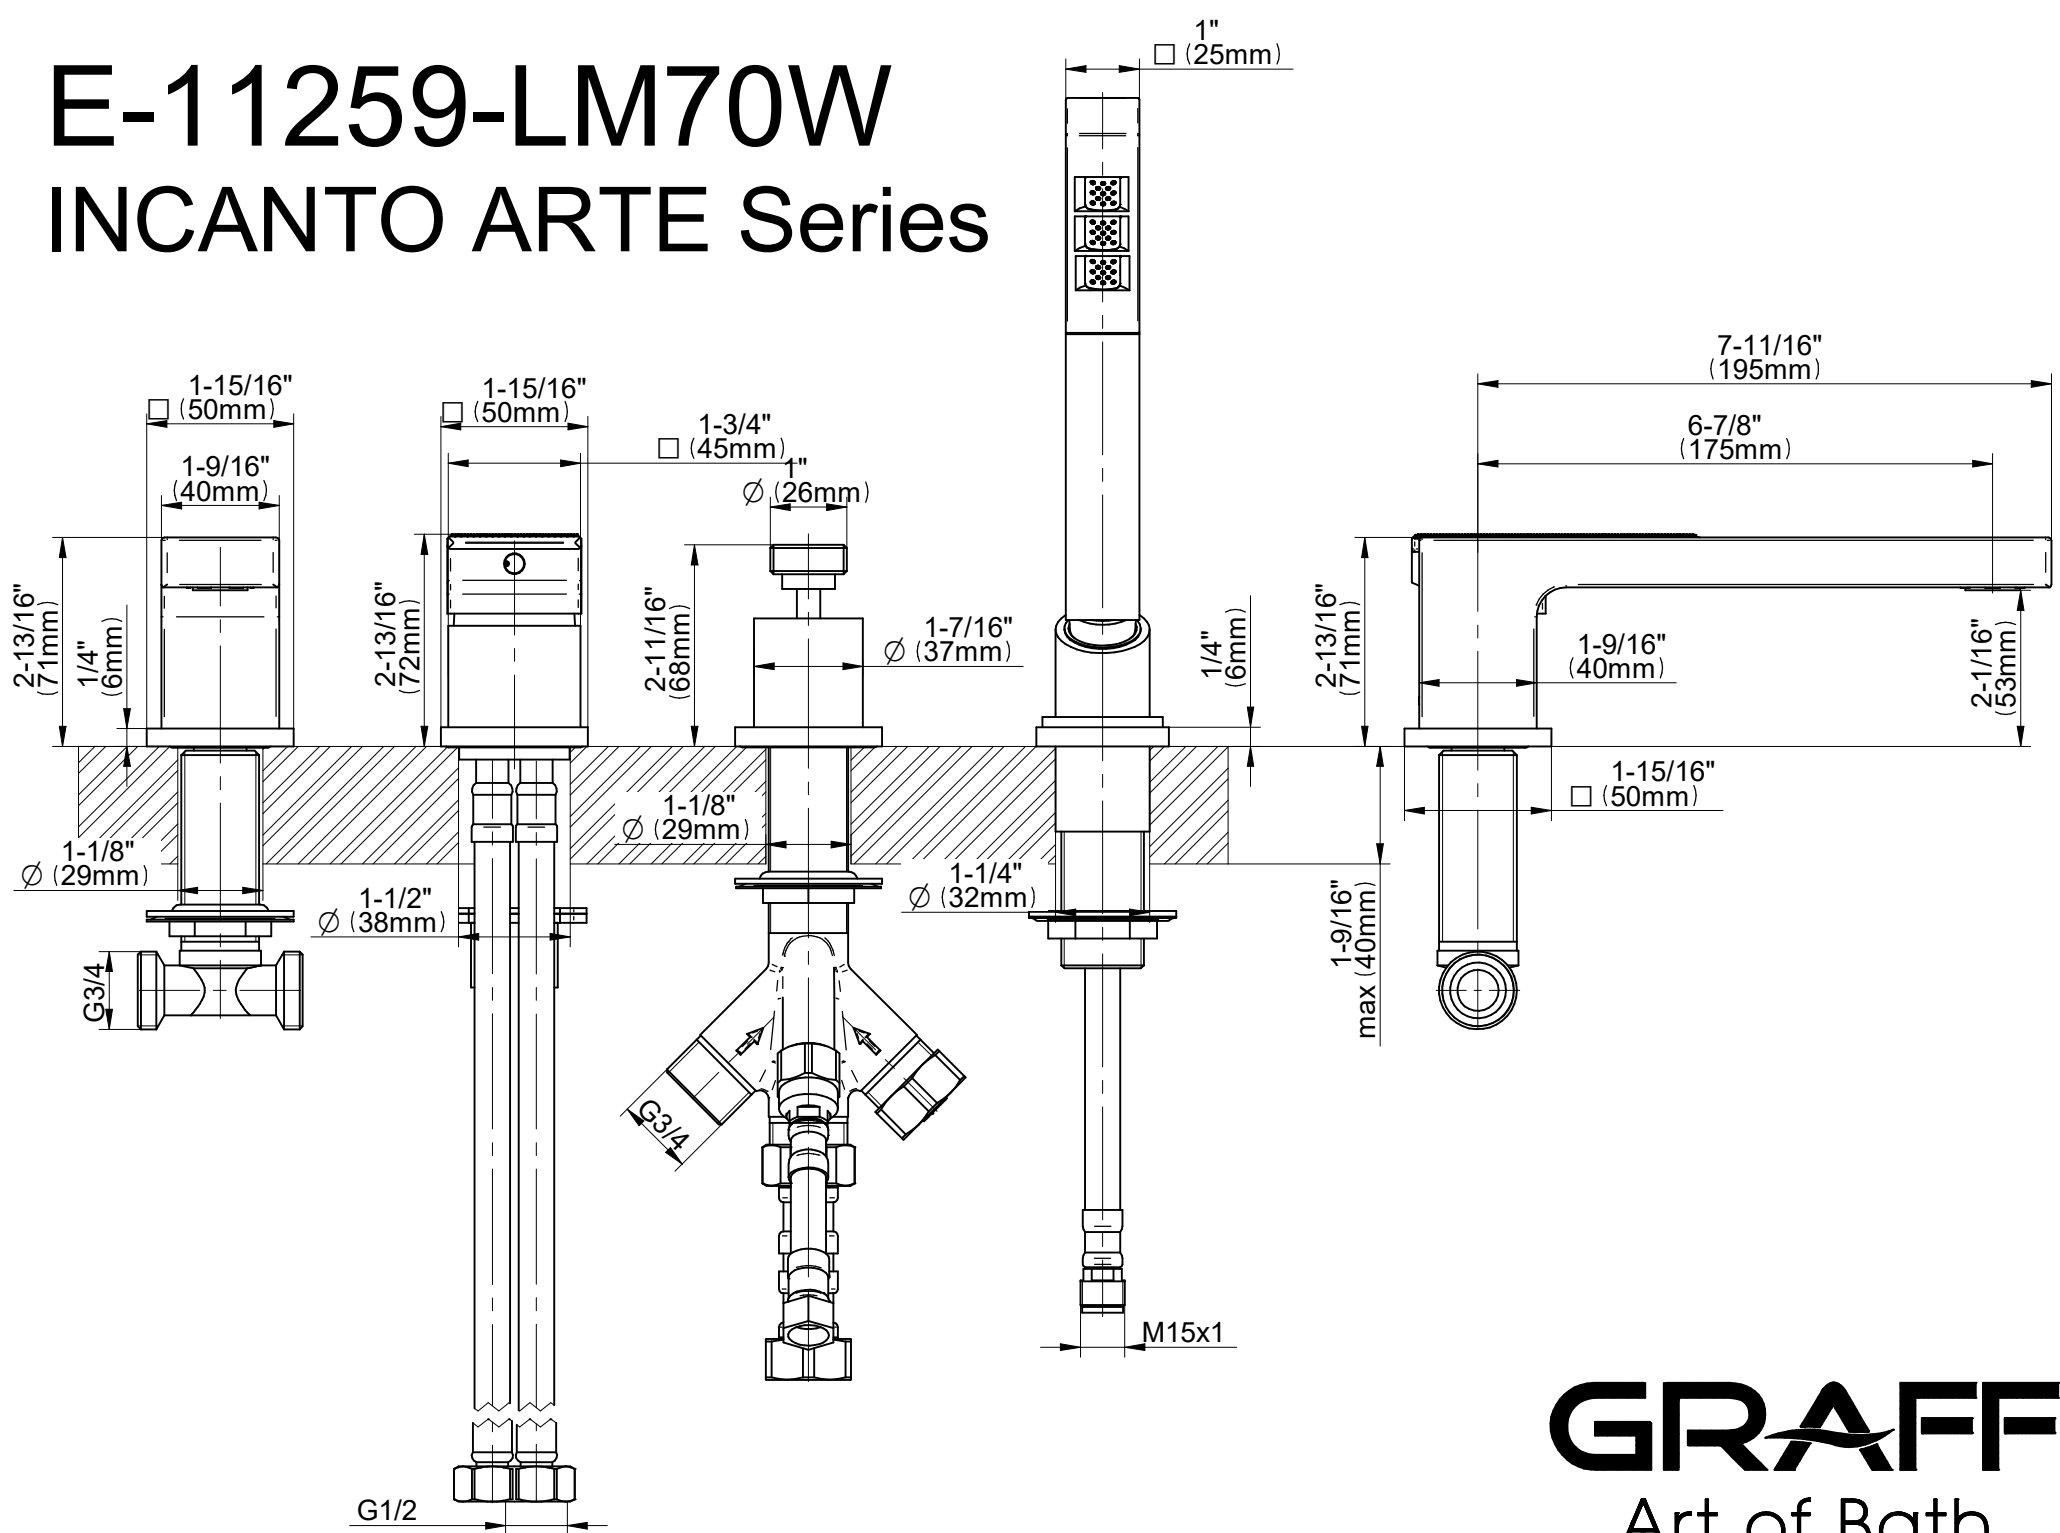

# E-11259-LM70W

## INCANTO ARTE Series

**GRAFF**<sup>®</sup>  
Art of Bath