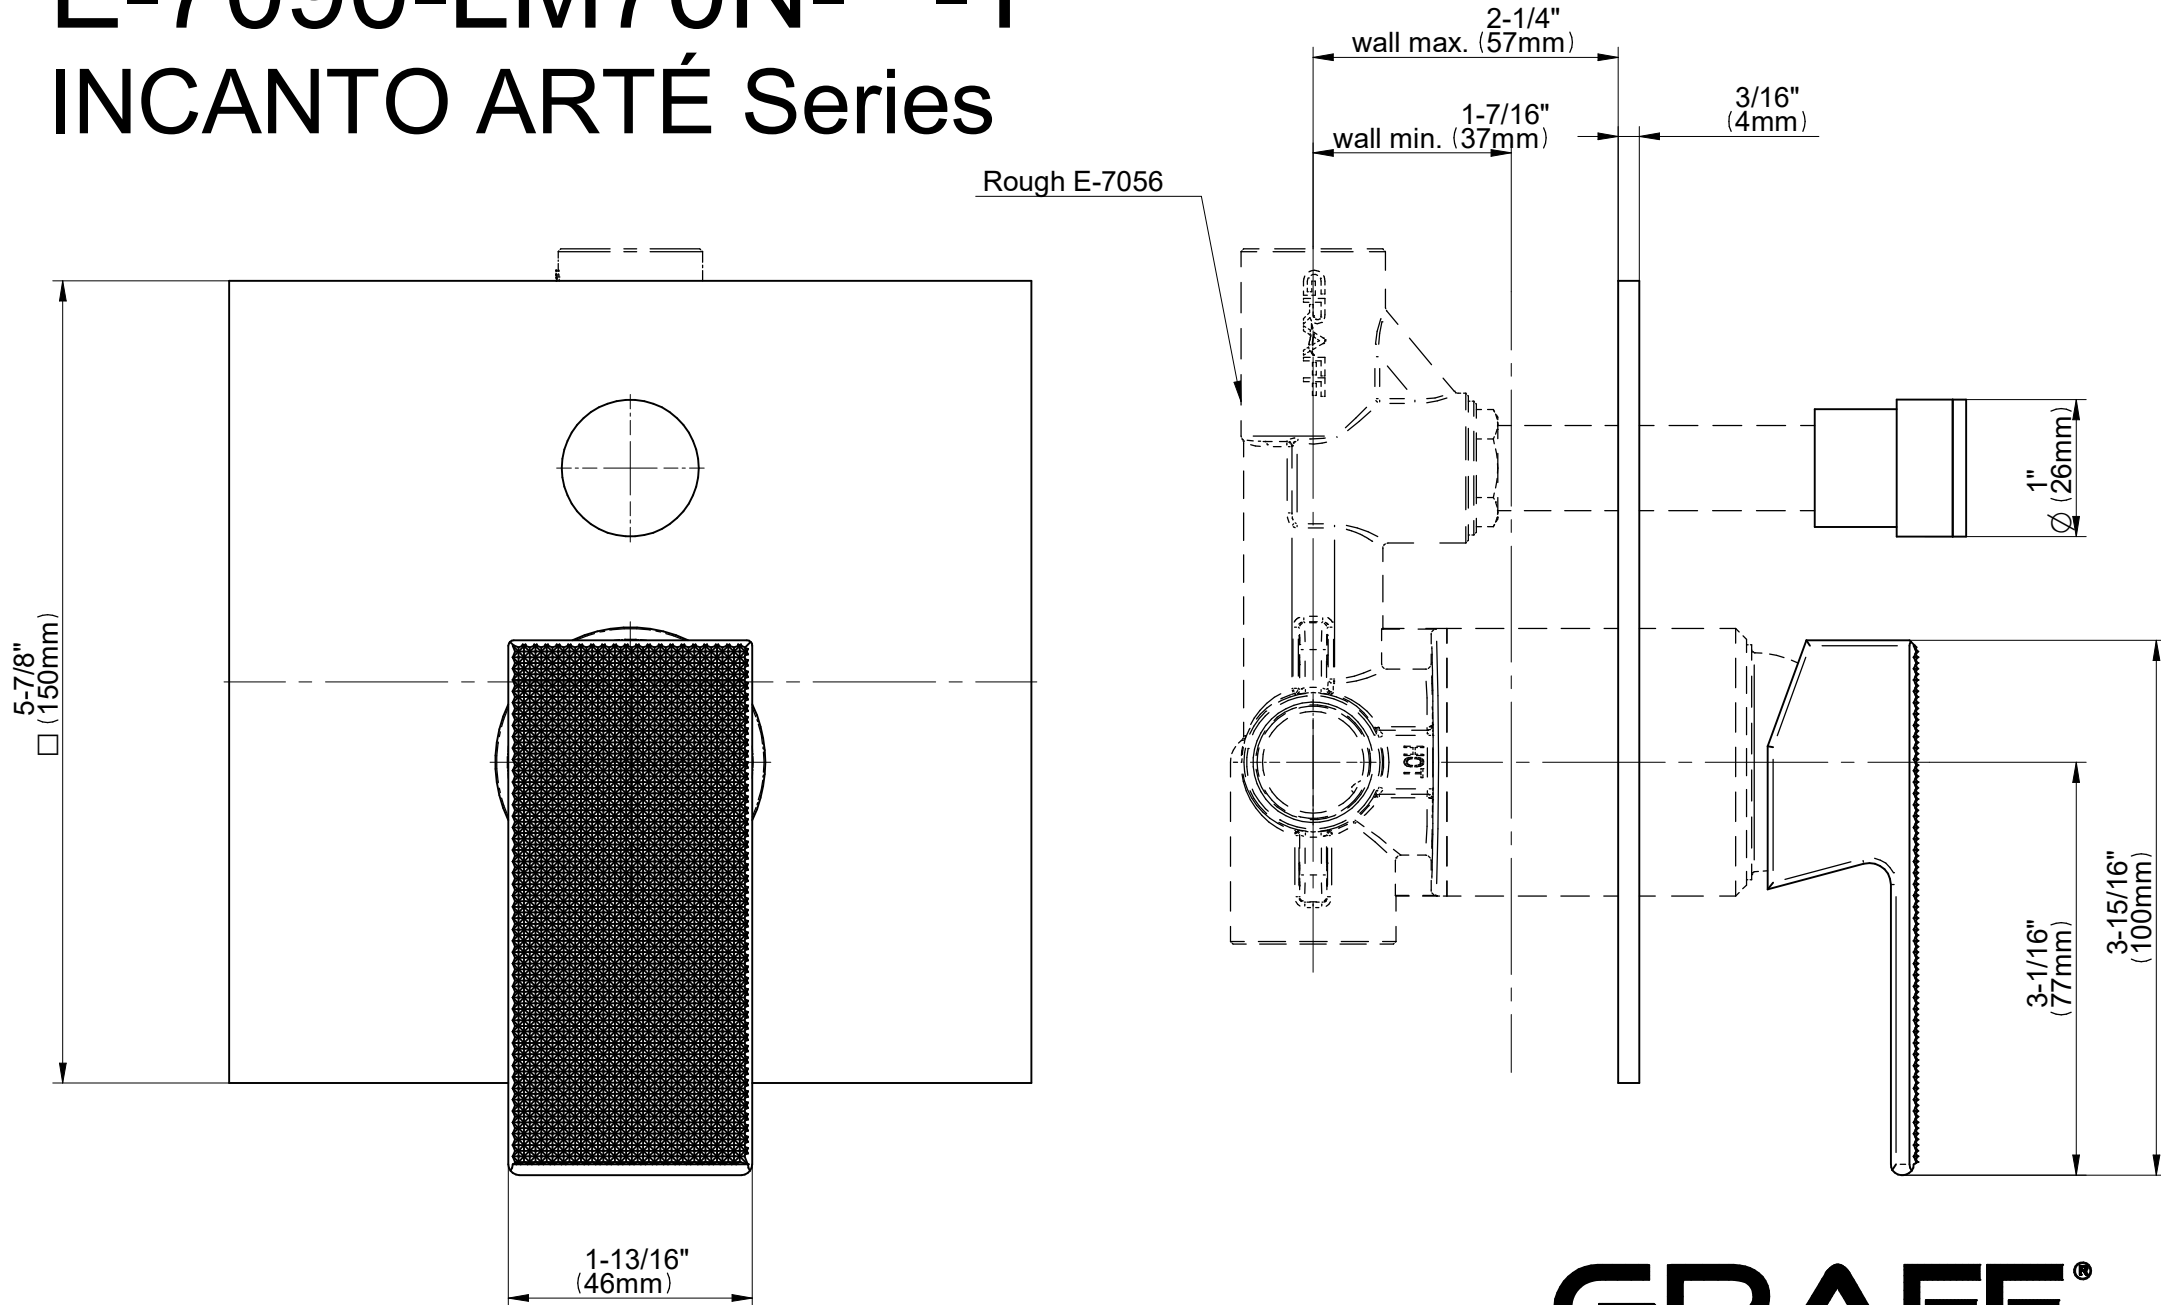

E-7090-LM70N-**-T

INCANTO ARTÉ Series

GRAFF®
Art of Bath