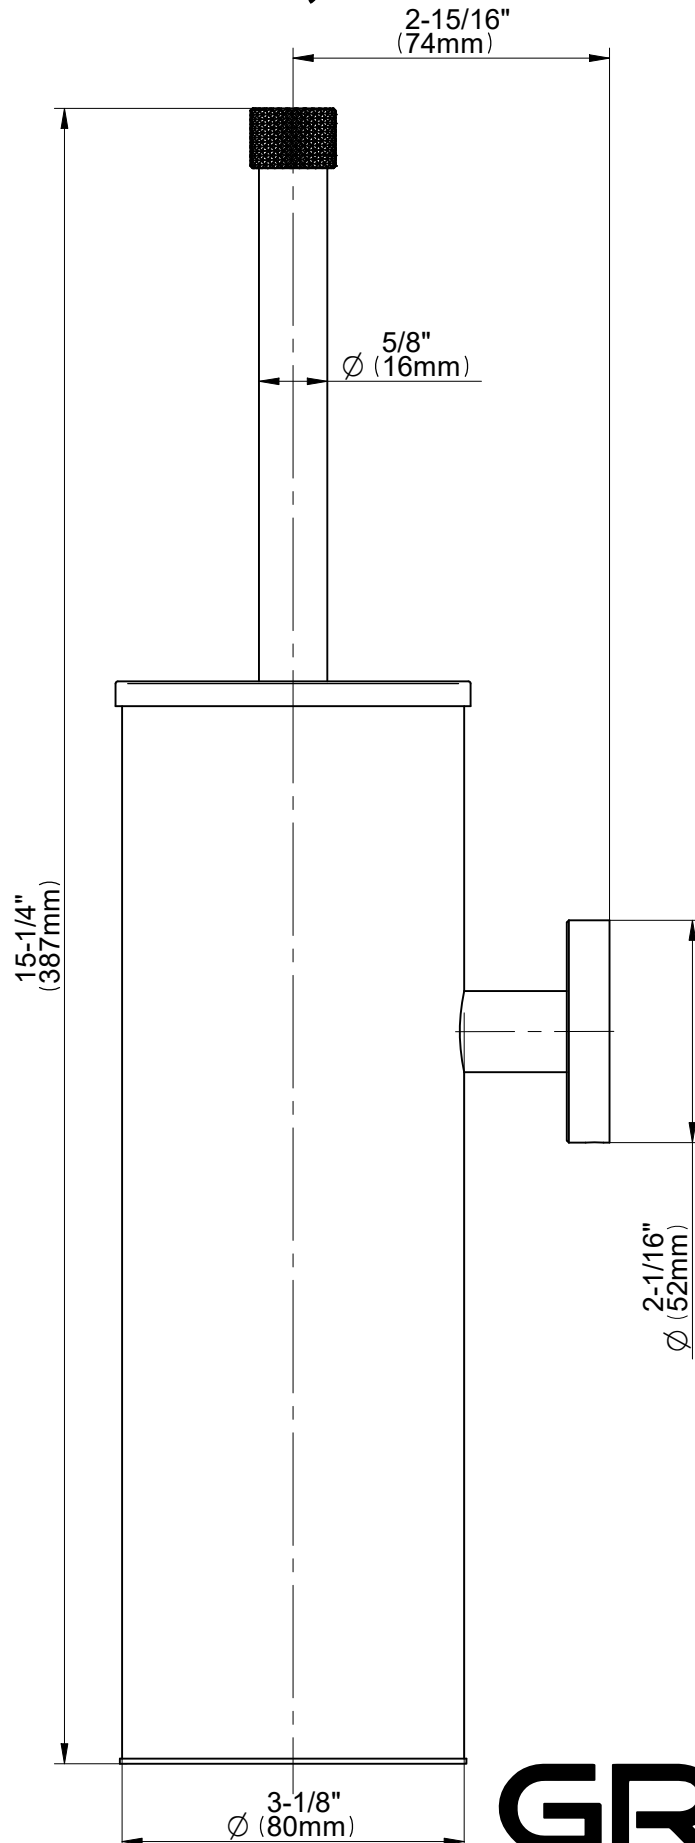

# E-9013-\*\*

## HARLEY, CAMEO, MOD+ Series

**GRAFF**<sup>®</sup>  
Art of Bath