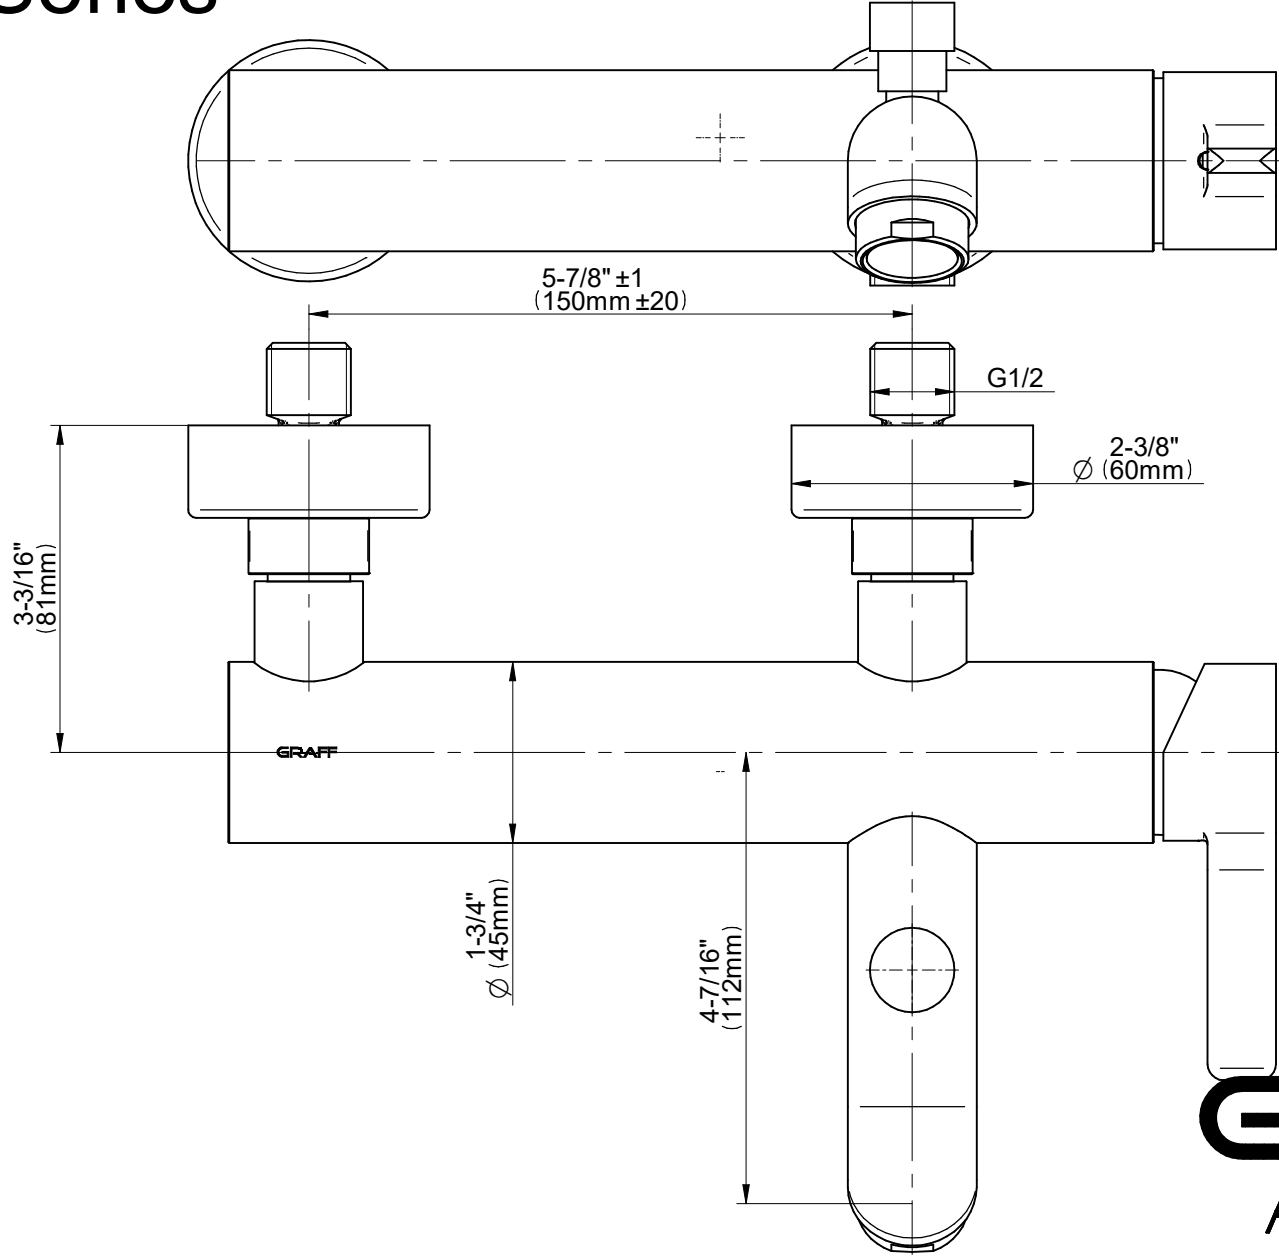

EX-11177-LM46X

M.E. Series

GRAFF[®]
Art of Bath