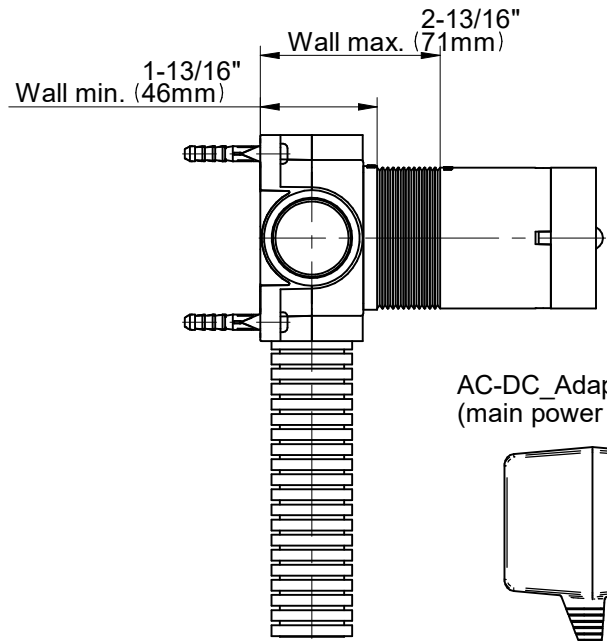

# E-1043TF

## SENSOR MIXERS Series

AC-DC Adapter 230V  
(main power supply)

Corrugated pipe included in rough for water hose and cables