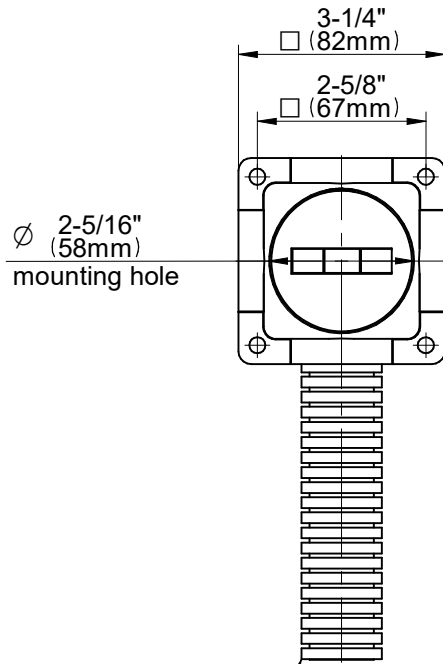

# E-1043TF

## SENSOR MIXERS Series

AC-DC Adapter 230V  
(main power supply)

Corrugated pipe included in rough for water hose and cables