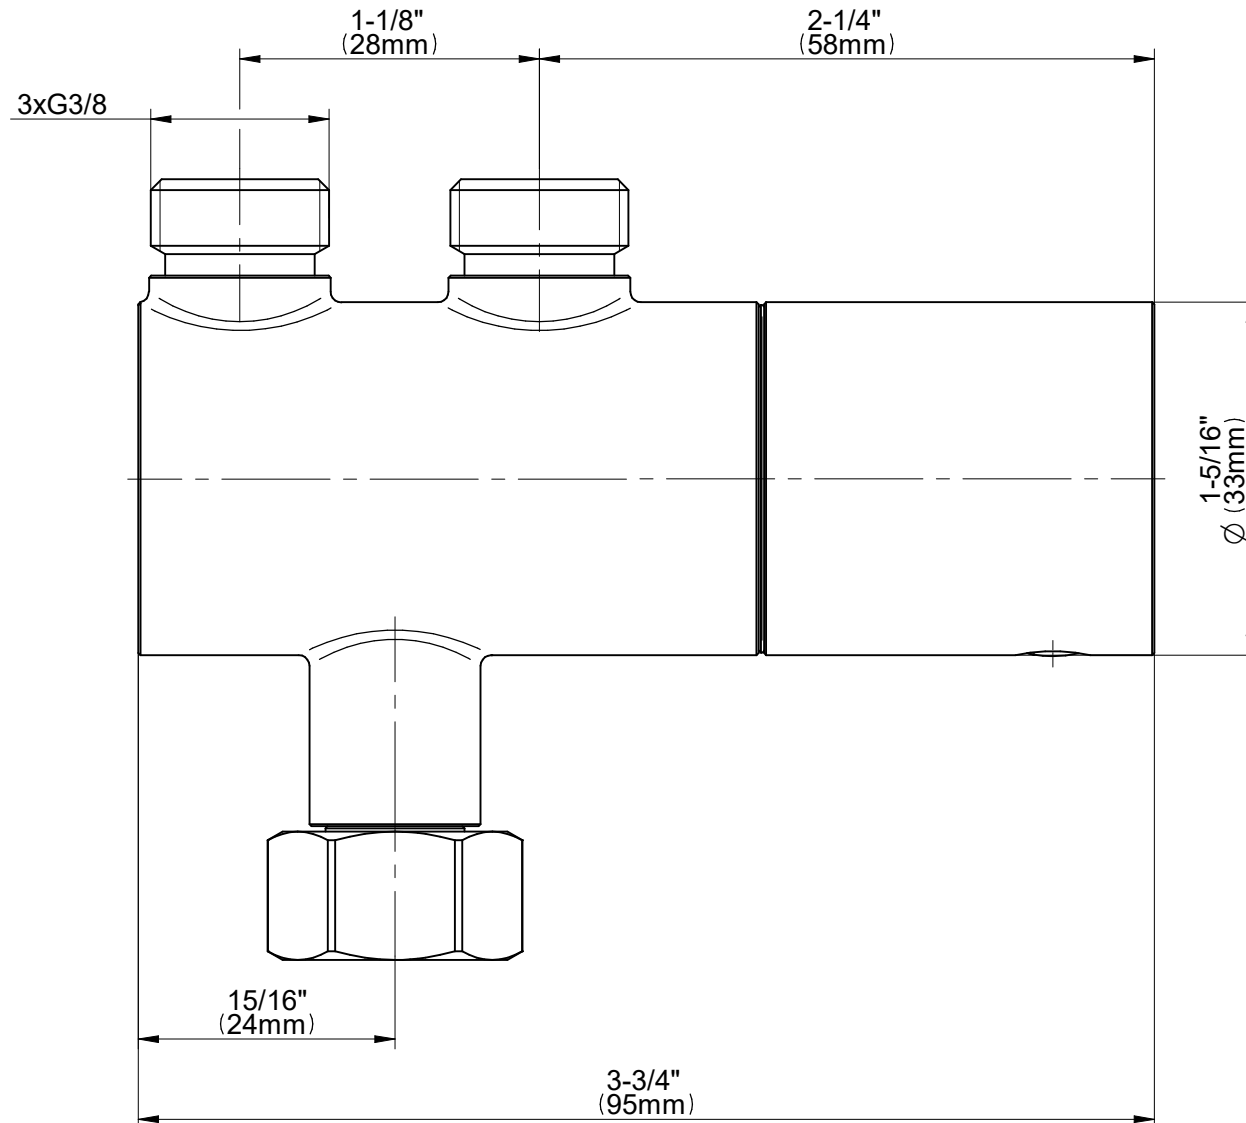

E-1044

SENSOR MIXER Series

GRAFF[®]
Art of Bath