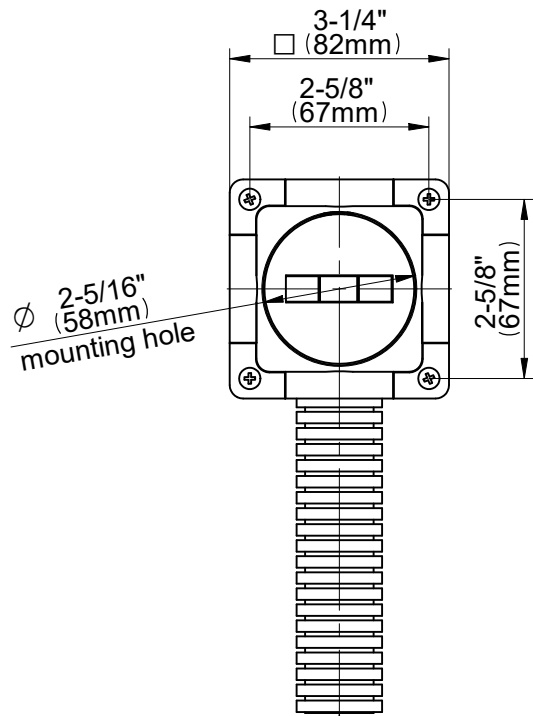

E-1043TB

SENSOR MIXERS Series

Corrugated pipe included in rough for water hose and cables
L=39-3/8"(1000 mm)

Valve plug

Battery plug (main power supply)