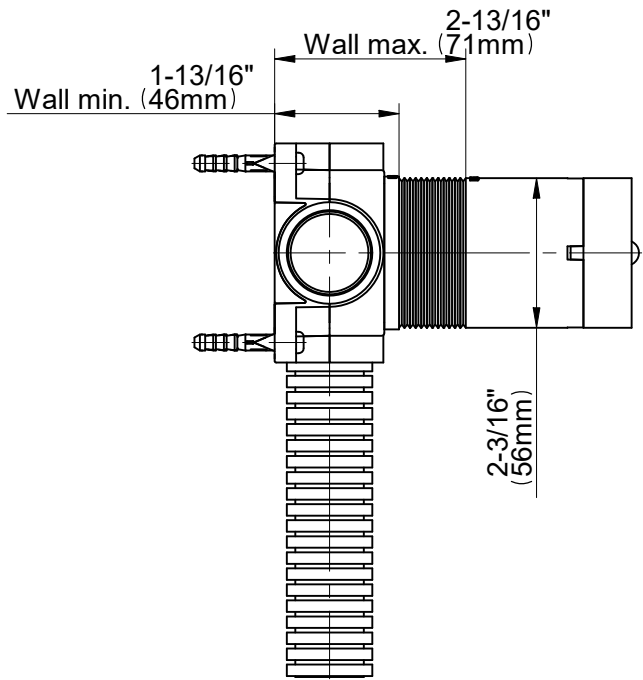

E-1043TB

SENSOR MIXERS Series

Corrugated pipe included in rough for water hose and cables
L=39-3/8"(1000 mm)

Valve plug

Battery plug (main power supply)