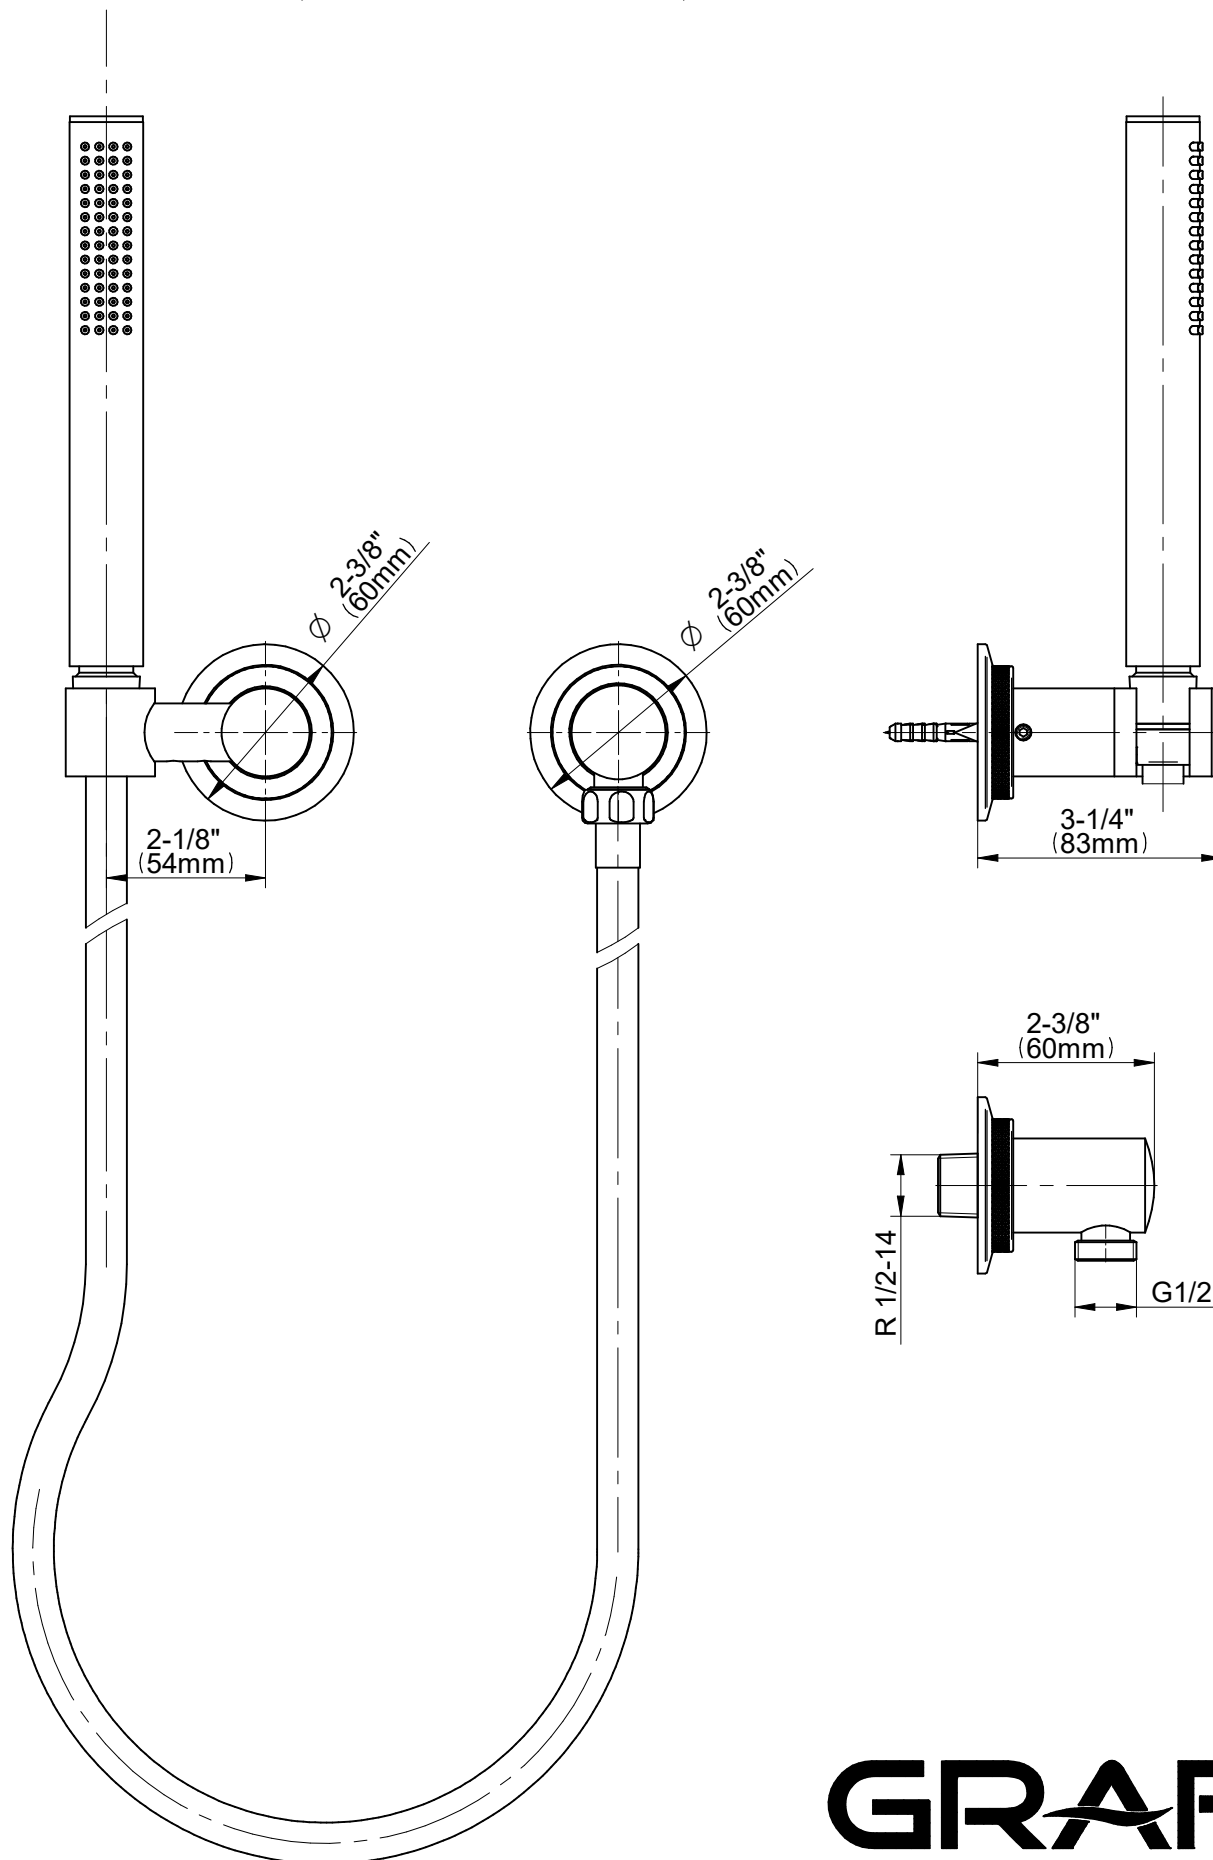

E-86191-**

CAMEO, HARLEY, MOD+ Series

GRAFF[®]
Art of Bath