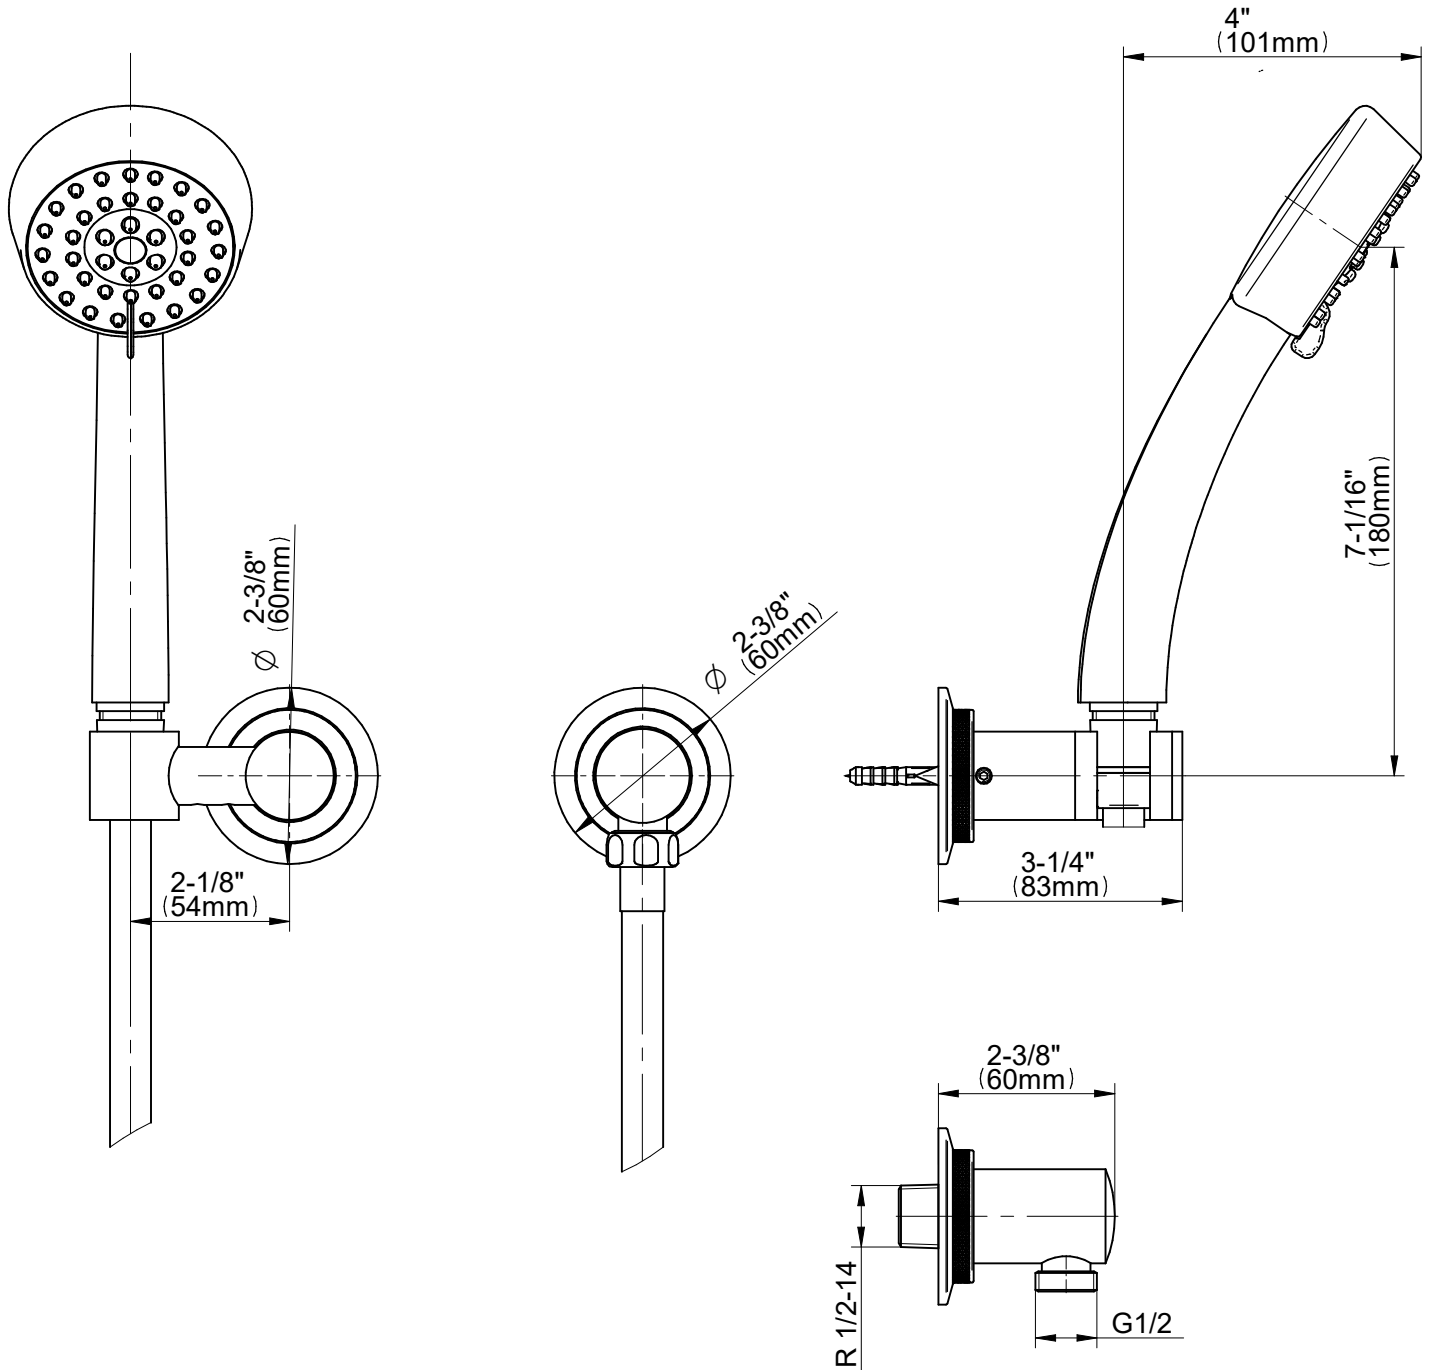

E-86291-**

HARLEY, CAMEO, MOD+ Series

GRAFF®
Art of Bath