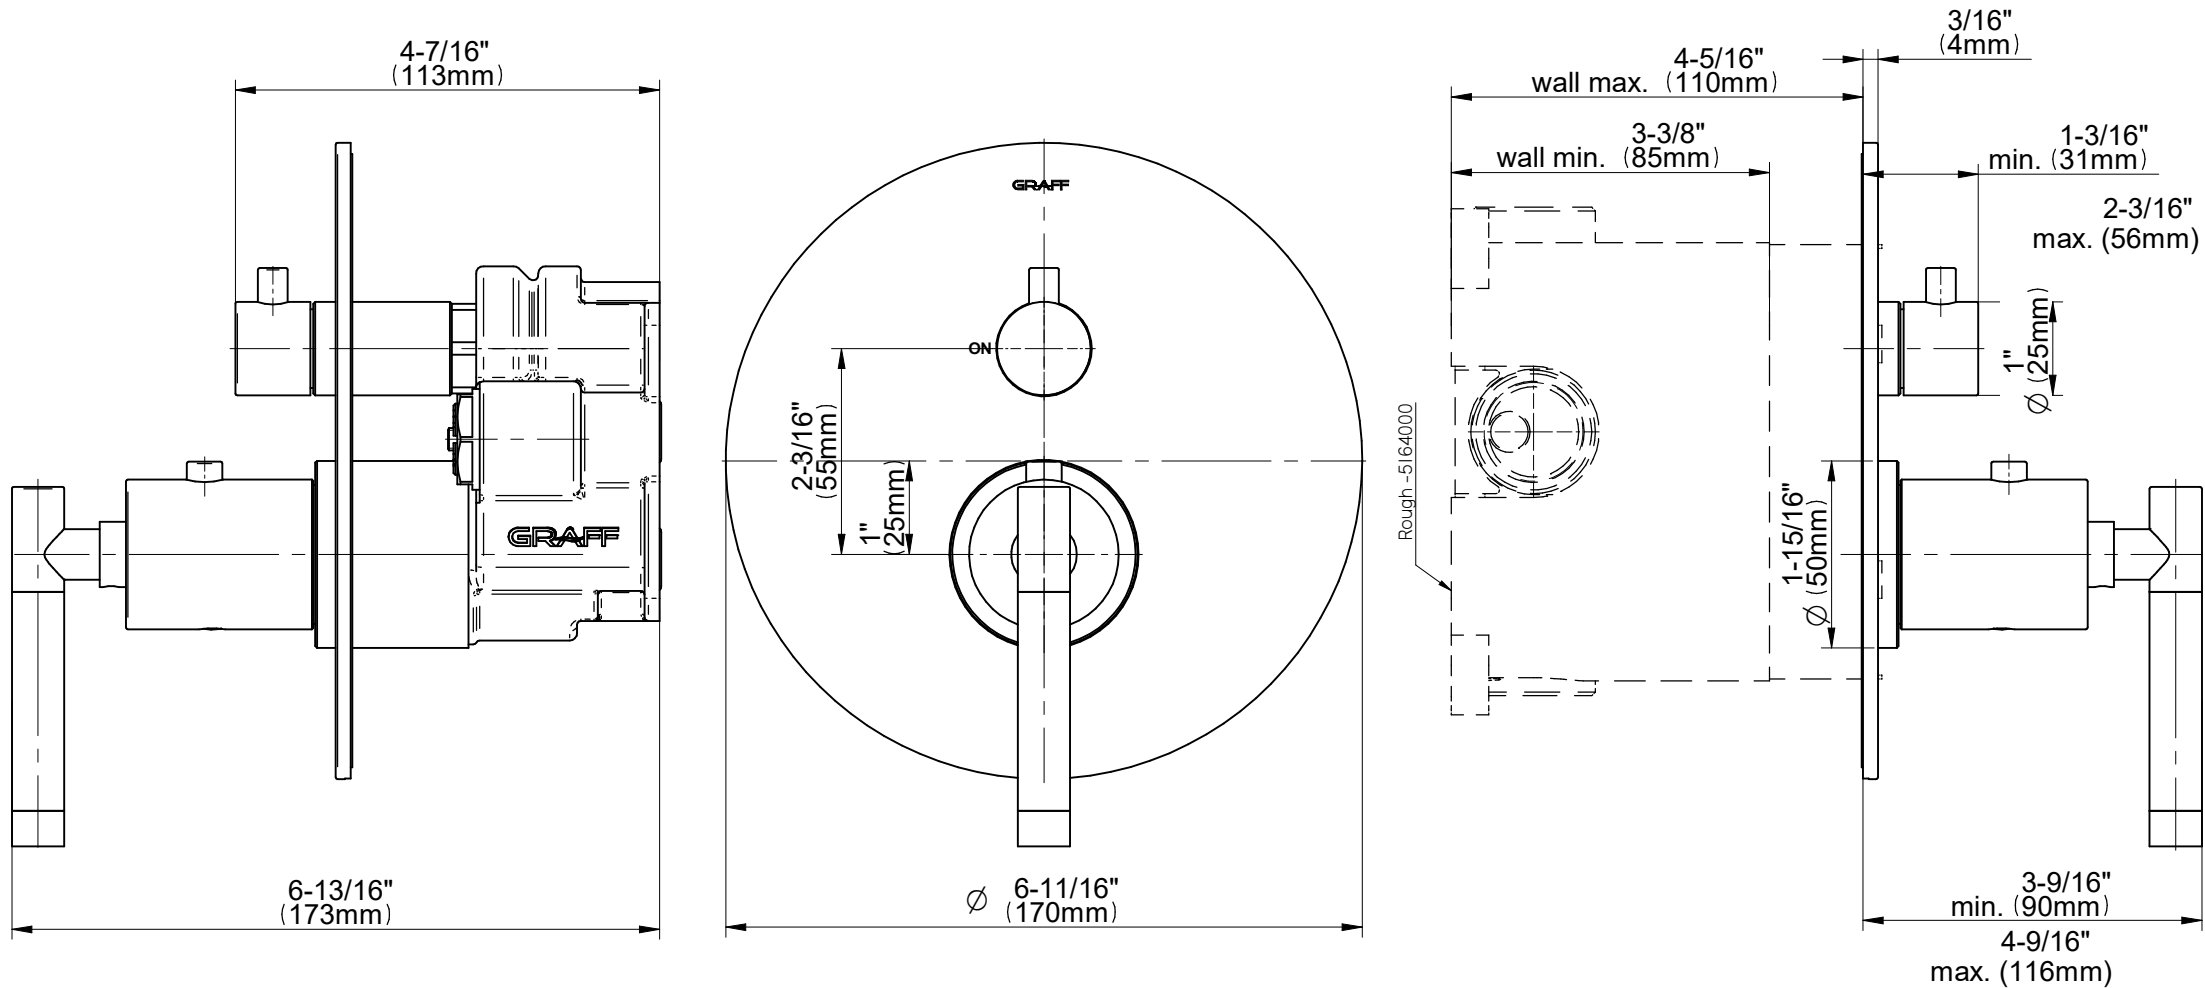

# E-18035-LM62E-T

## Uni-Box Series

**GRAFF®**  
Art of Bath