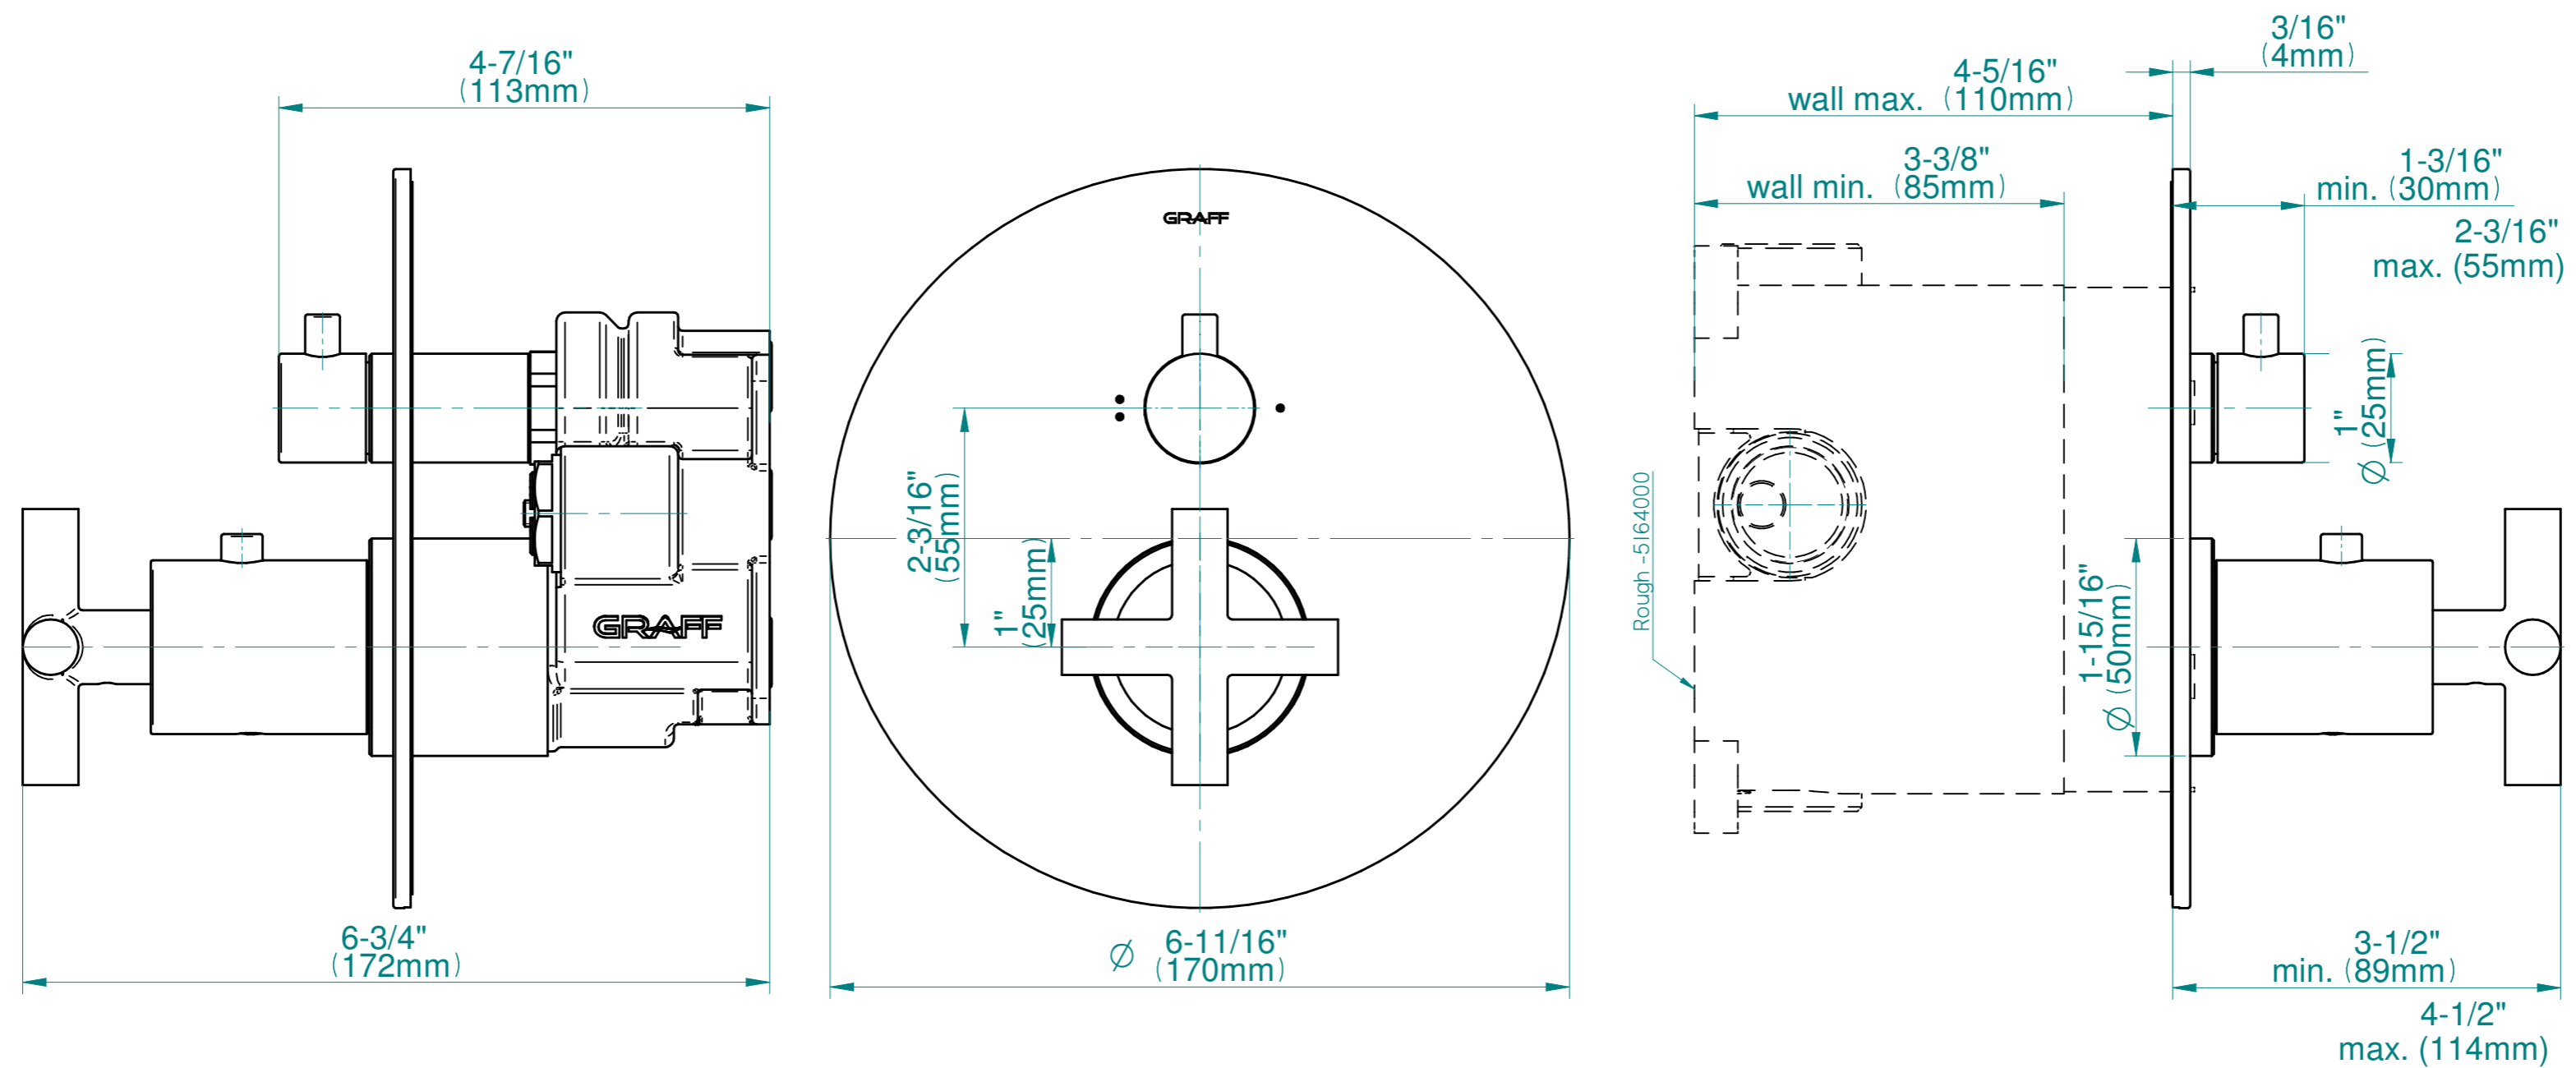

# E-18036-C17E-T

## Uni-Box Series

**GRAFF®**  
Art of Bath