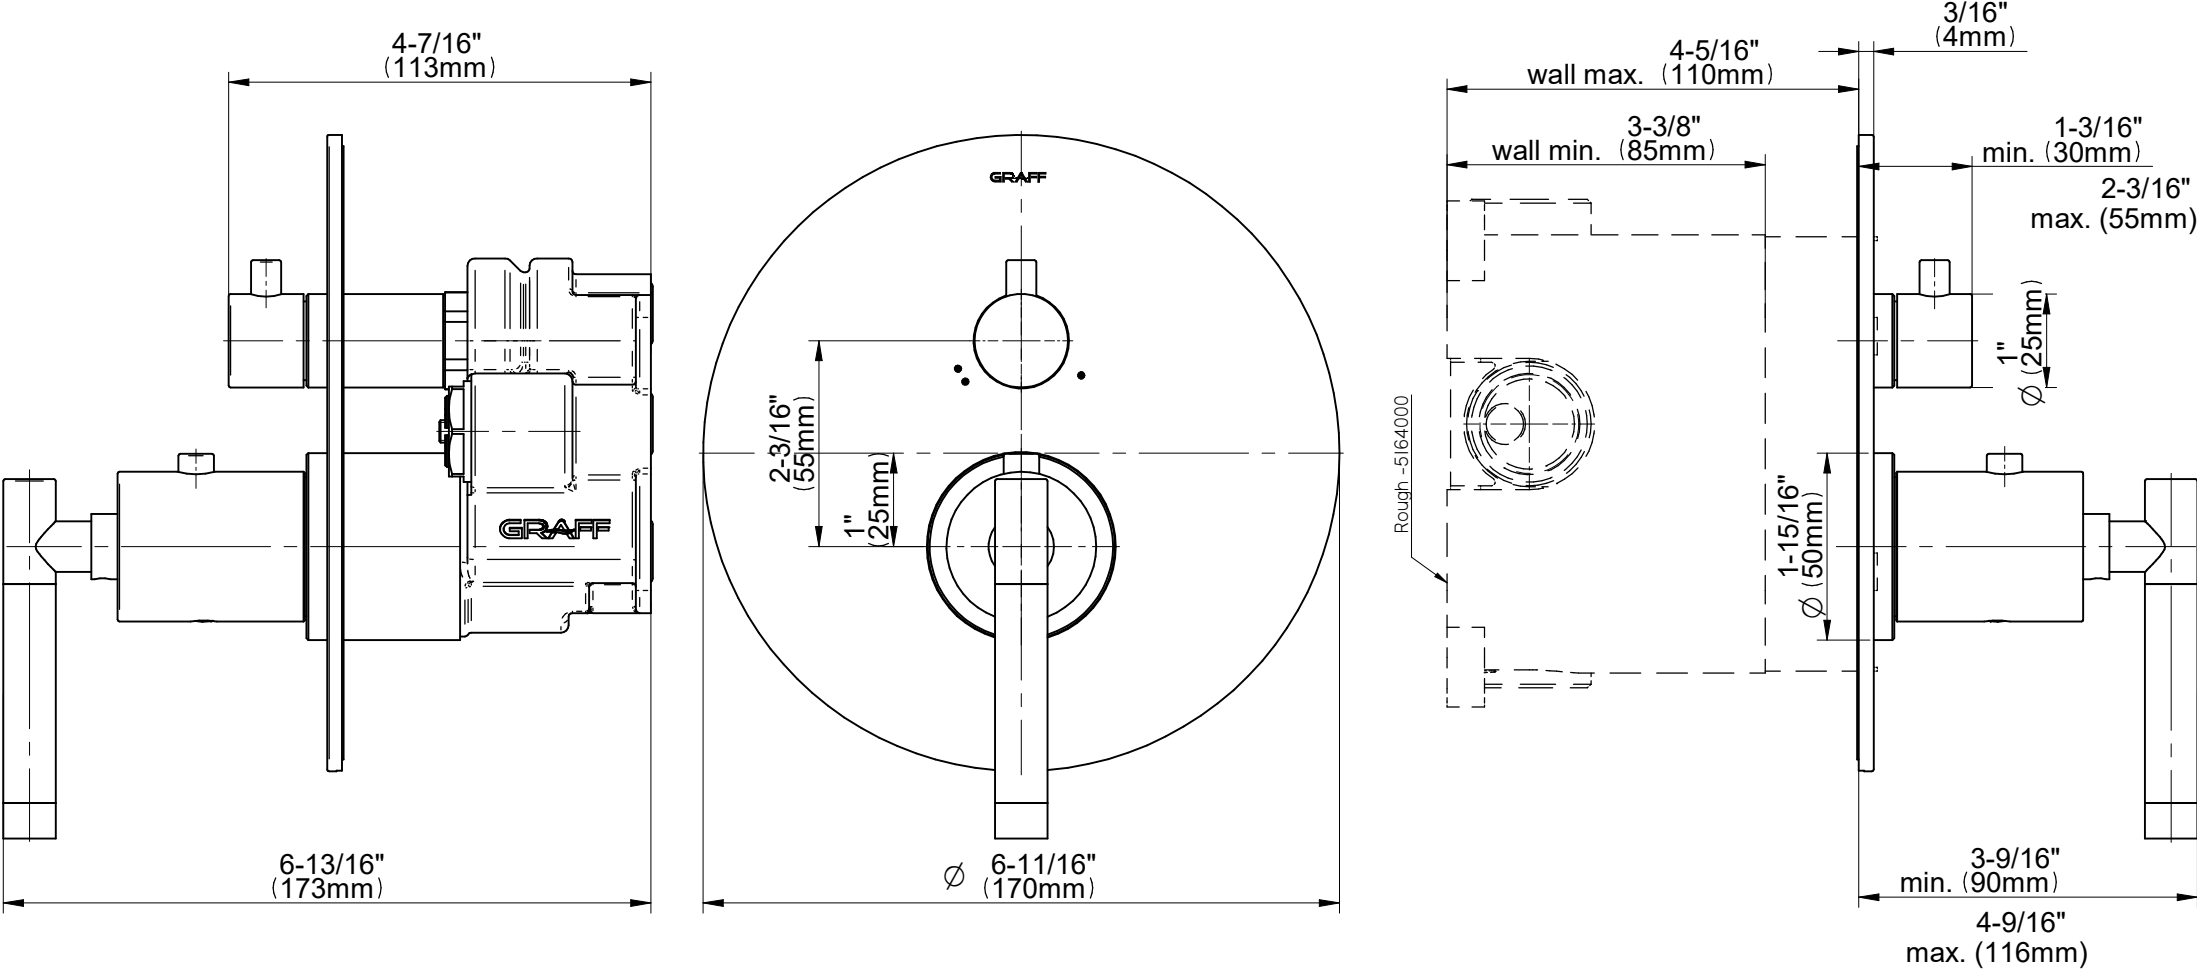

E-18036-LM62E-T

Uni-Box Series

GRAFF[®]
Art of Bath