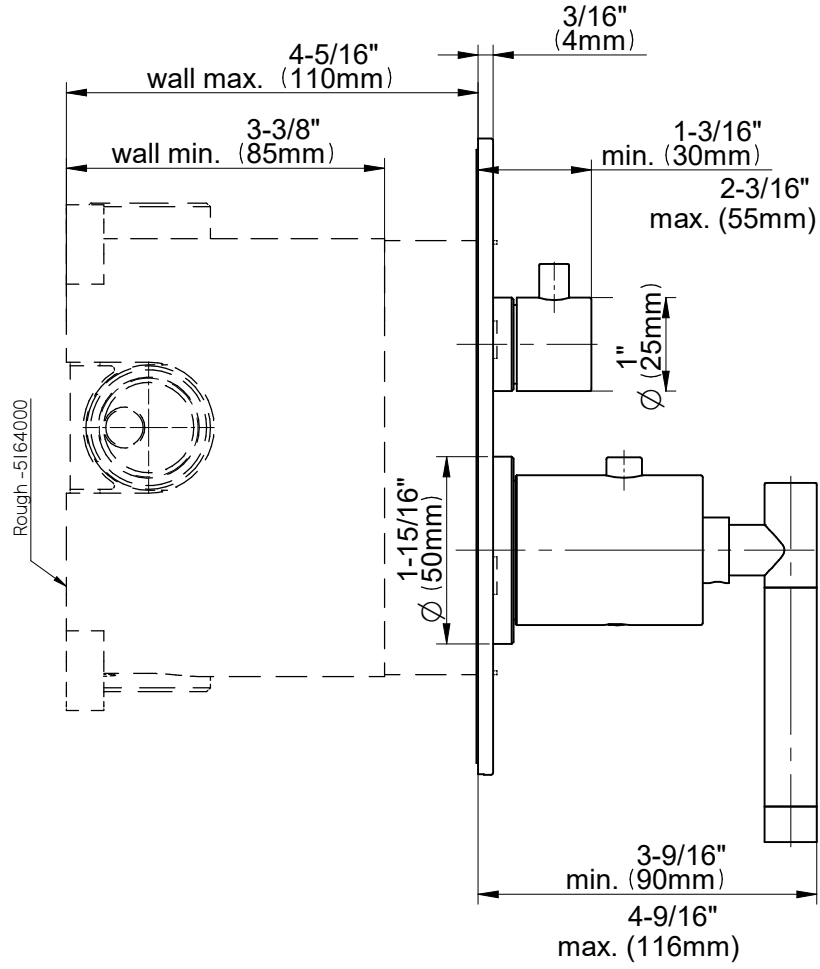

E-18037-LM62E-T

Uni-Box Series

GRAFF®
Art of Bath