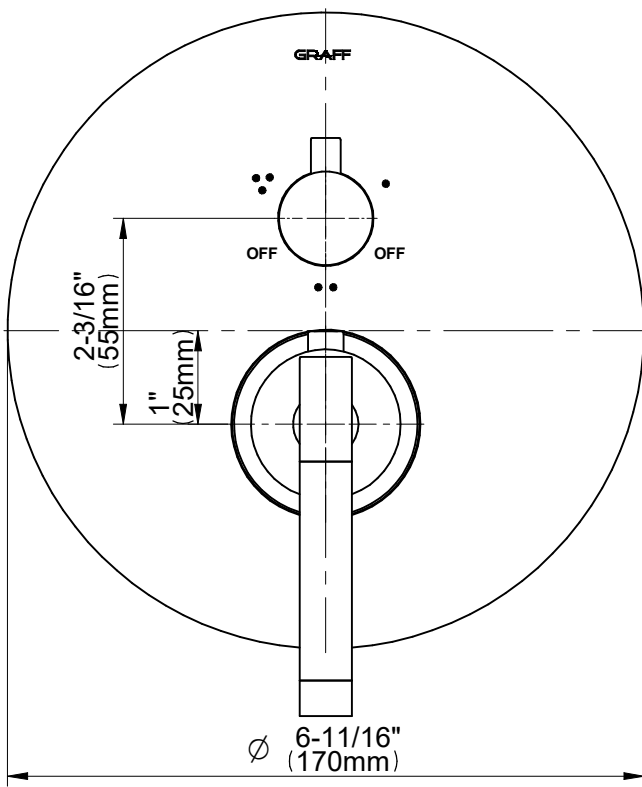

E-18037-LM62E-T

Uni-Box Series

GRAFF®
Art of Bath