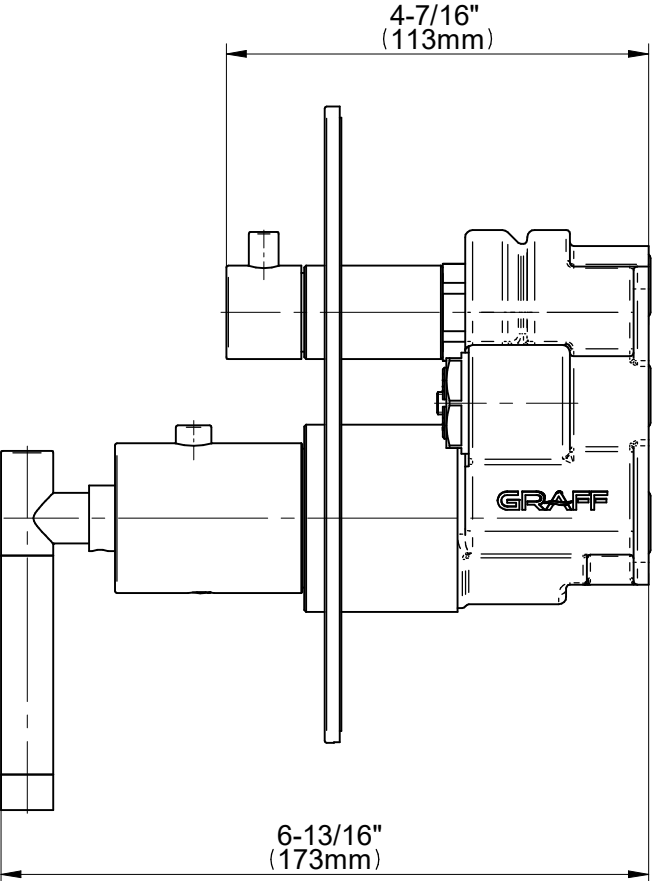

E-18037-LM62E-T

Uni-Box Series

GRAFF®
Art of Bath