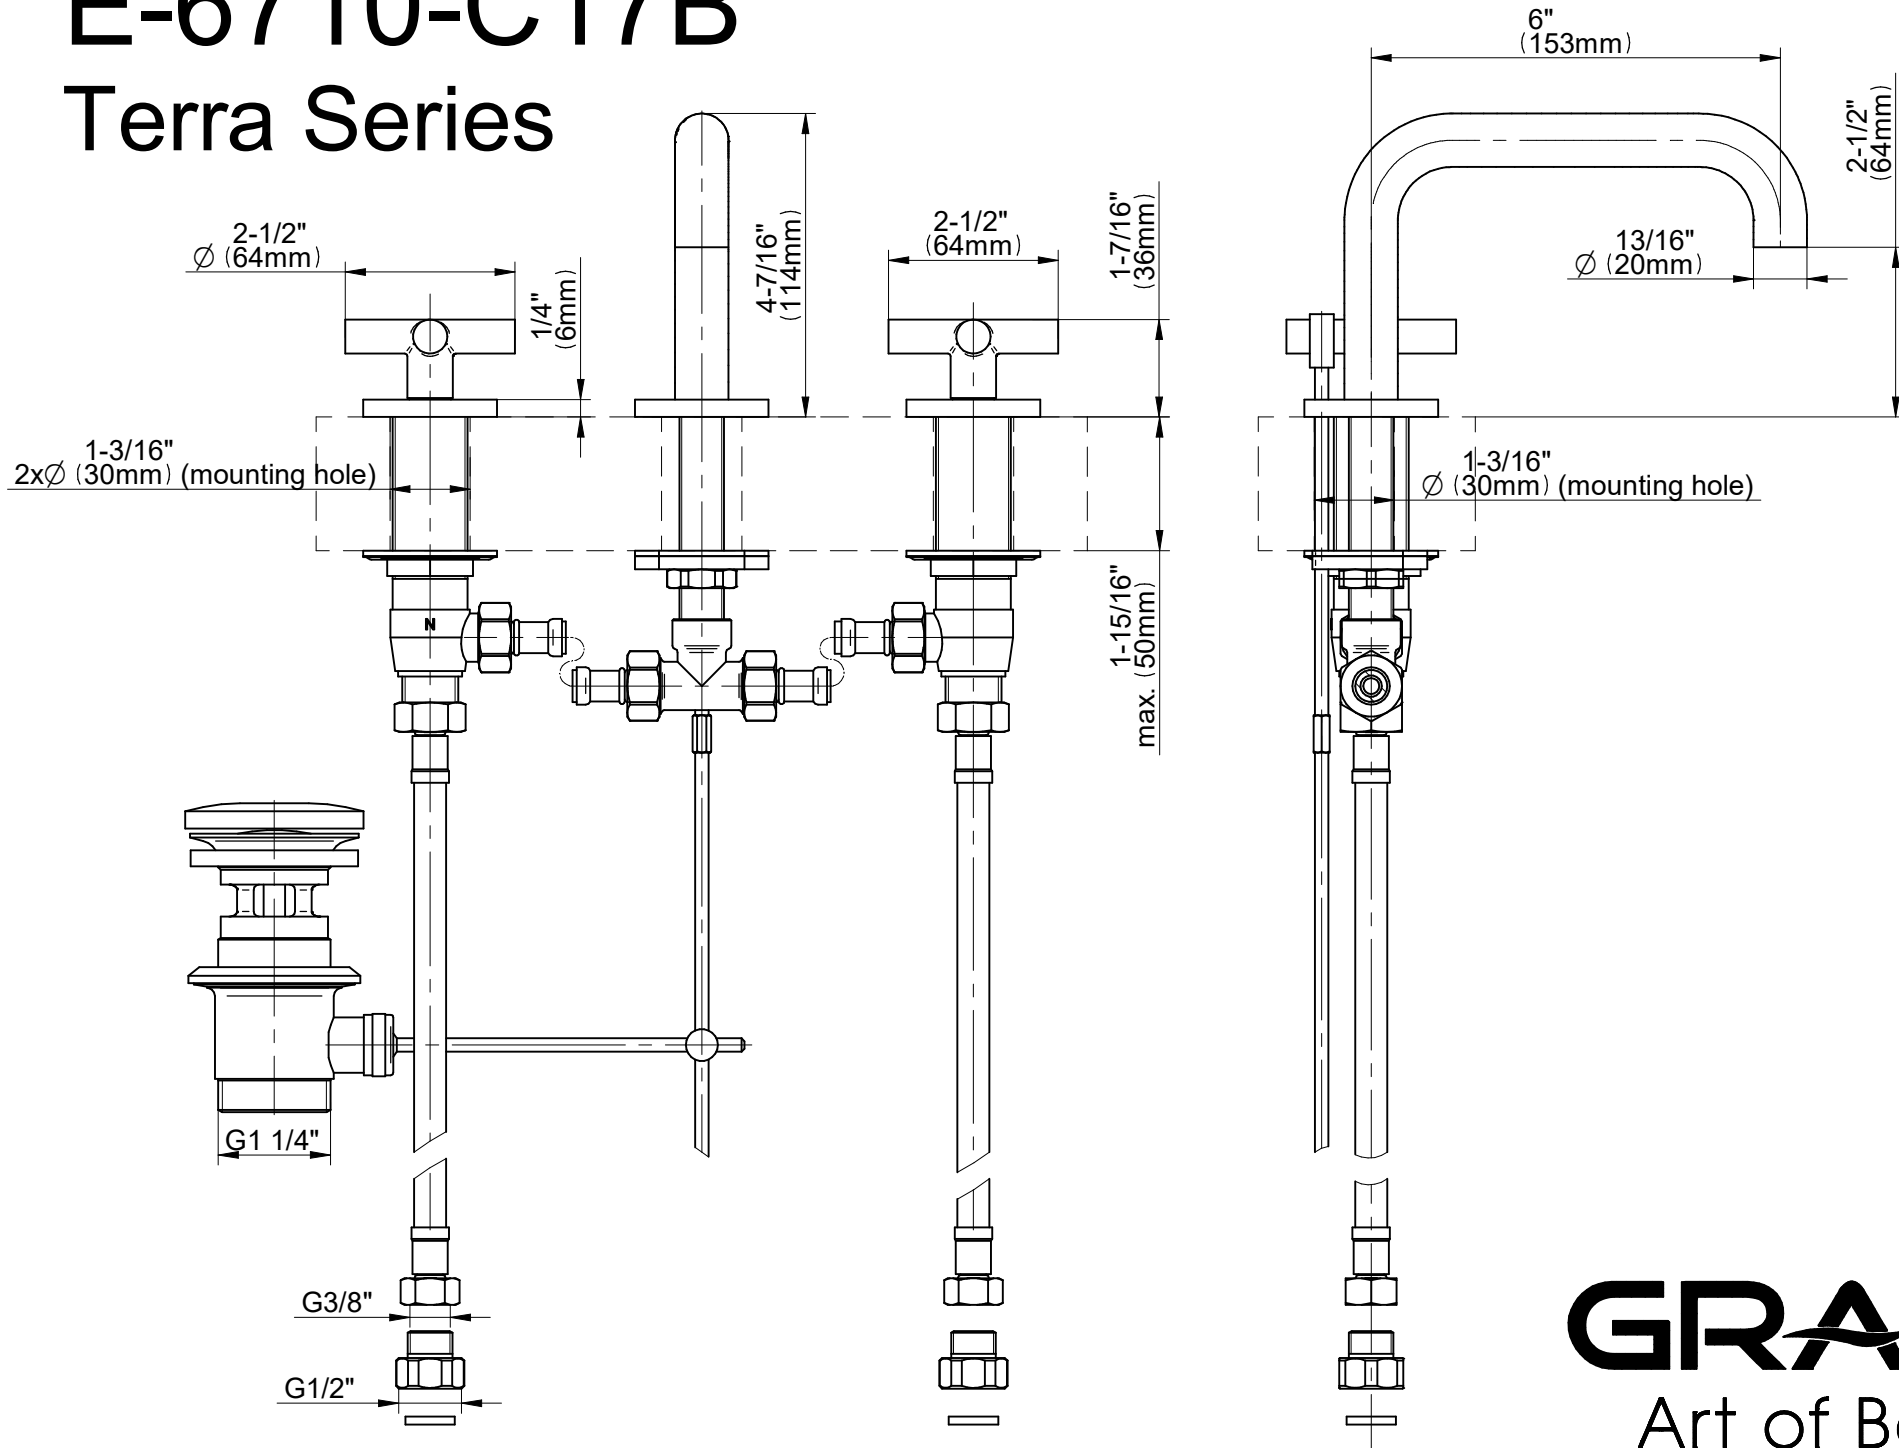

E-6710-C17B

Terra Series

GRAFF[®]
Art of Bath